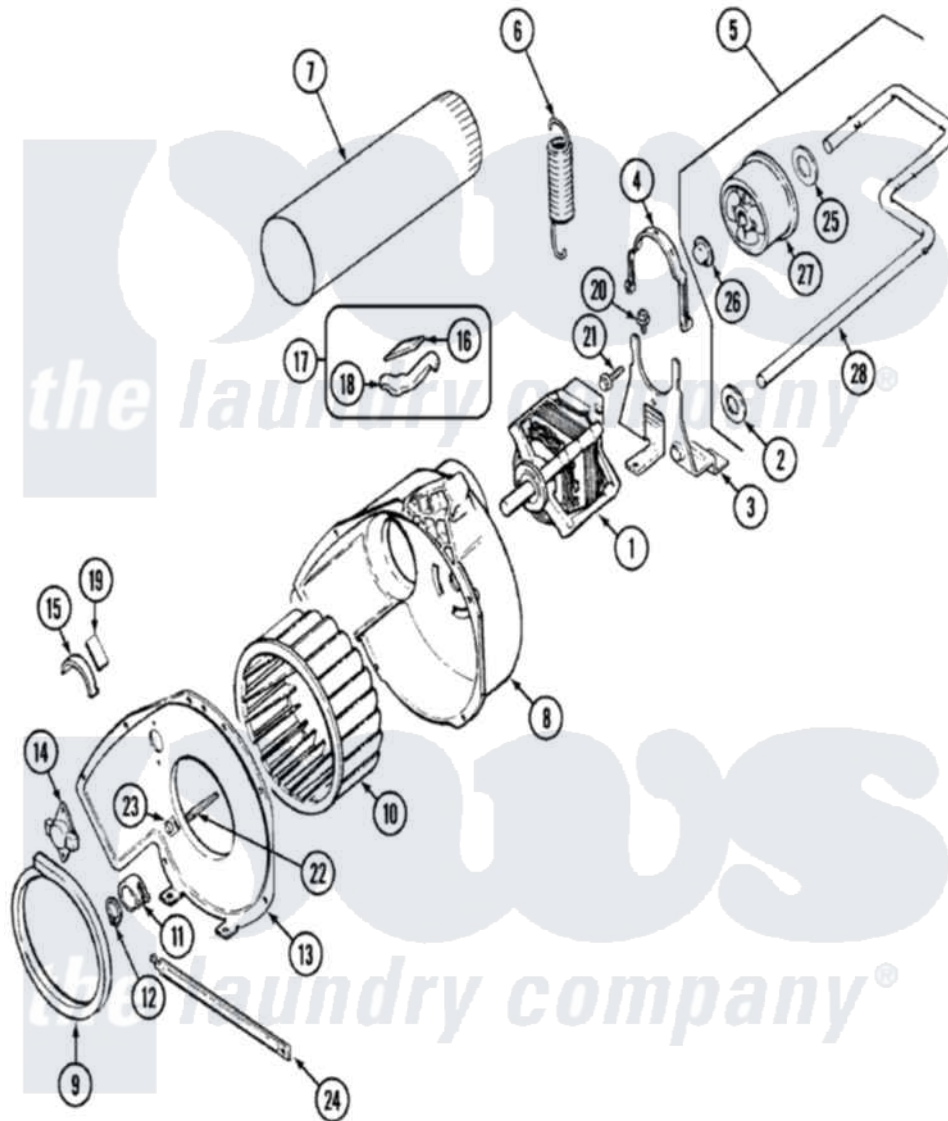

Maytag PYE4500AZW 06 - MOTOR & DRIVE

Maytag Residential Maytag PYE4500AZW Dryer Parts Parts Diagram 06 - MOTOR & DRIVE
 Click on the part number to view part

Item	Original Part Number	Replaced By	Status	Part Description
1	31001473	W10410996		Motor-Drve
"	53-0932	31001535		Pulley, Motor
2	25-7815			Washer
3	25-7732	681414		Screw, 10AB X 1/2
"	53-1932	31001570		Bracket, Motor
4	53-0214	660658		Clamp, Motor Mounting 343481 685441
5	53-2287			Idler Assembly
6	31001465			Spring, Idler
7	25-2134	W10116760		Screw
"	53-0134			Duct, Exhaust
8	53-1801			Housing, Blower
9	53-0203	12001324		Duct Kit, Collector
10	31001317			Wheel, Blower
11	25-7823	312967		Clamp, Blower Housing
12	25-7855			Ring, Retaining
13	25-7435	33002917		Screw, No.10-16

"	53-1934		Cover, Blower Housing
14	31001192		Thermostat, Control
"	25-2134	W10116760	Screw
15	53-2273	31001470	Glide, Tumbler
16	53-0724	31001356	Pad, Glide
17	LA-1006		Glide Kit, Tumbler
18	53-2272	31001469	Glide, Tumbler
19	53-1684	31001356	Pad, Glide
20	25-7963	31001571	Screw, 10-24 x 0700 Hxwshrd Ty
21	25-7674		Screw
22	53-1026		Guide, Vane Inlet
23	25-3457		Screw, Sems
24	53-1625		Brace, Tumbler Support
25	25-7815		Washer
26	25-7957		Pushnut
27	53-1628	31001344	Pulley, Idler
28	53-2250	53-2287	Idler Assembly