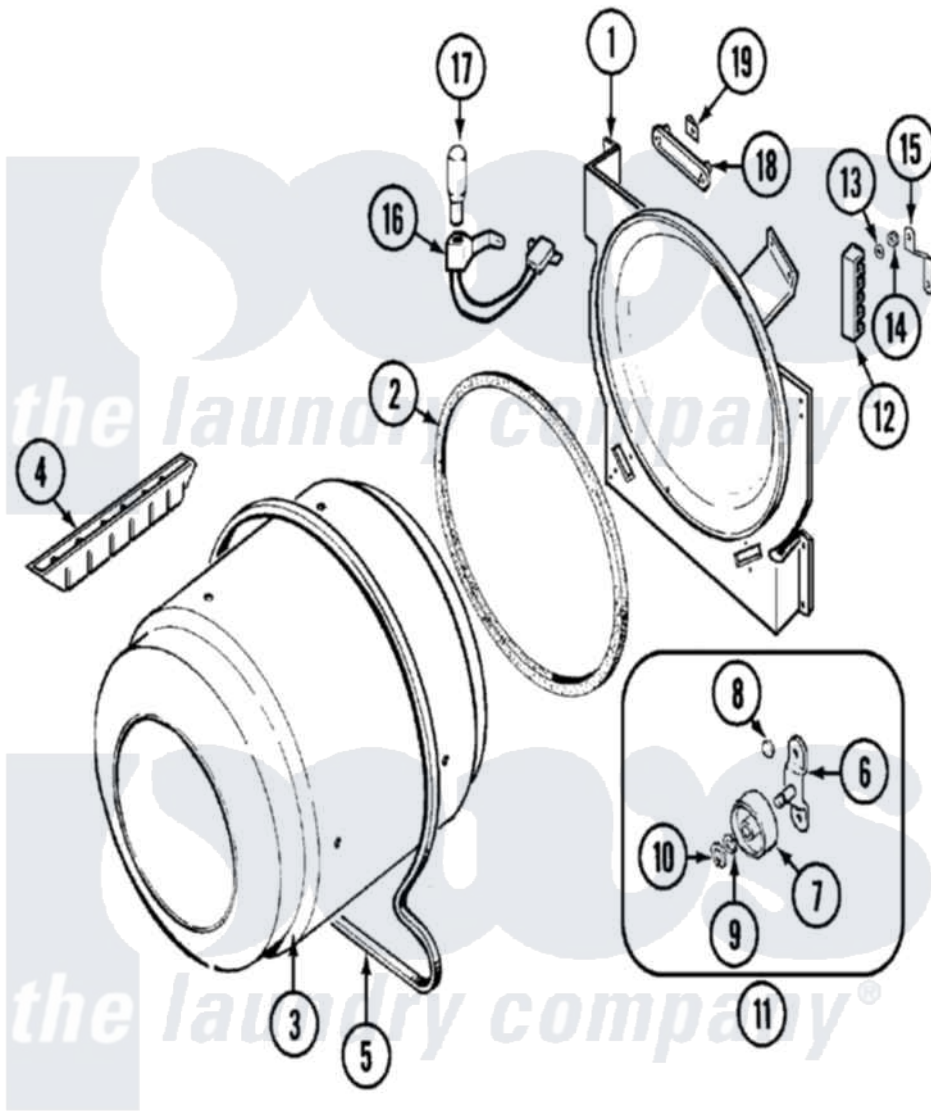

Maytag PYE4500AZW 07 - TUMBLER

Maytag Residential Maytag PYE4500AZW Dryer Parts Parts Diagram 07 - TUMBLER
 Click on the part number to view part

Item	Original Part Number	Replaced By	Status	Part Description
1	25-7733	681414		Screw, 10AB X 1/2
"	LA-1054			Dryer Bulkhead Kit
2	53-0281	31001747		Seal Assembly
3	53-1250			Cylinder
4	25-7759	3196164		Screw
"	Y02100002		Not Available	BAFFLE (WHT)
5	31531589	341241		Belt
6	25-7101	3351614		Screw, Gearcase Cover Mounting
"	53-0197			Support Assembly-Cylinder Rear
7	31001096			Roller
8	25-7813			Spacer
9	25-7814			Washer
10	25-7854			Ring, Retaining
11	LA-1008			Rr Roller Kit
12	53-1518			Block, Terminal

"	25-7952	3400074	Screw
13	25-3122		Washer, Flat
14	25-0027	112432	Nut
15	53-0965		Not Available
			STRAP, GROUND
16	53-1580		Receptacle Assembly
"	25-3457		Screw, Sems
17	53-0570	A3167501	Lamp Oven, Int.
18	53-0174		Lens, Bulb
19	25-3562	3195558	Nut