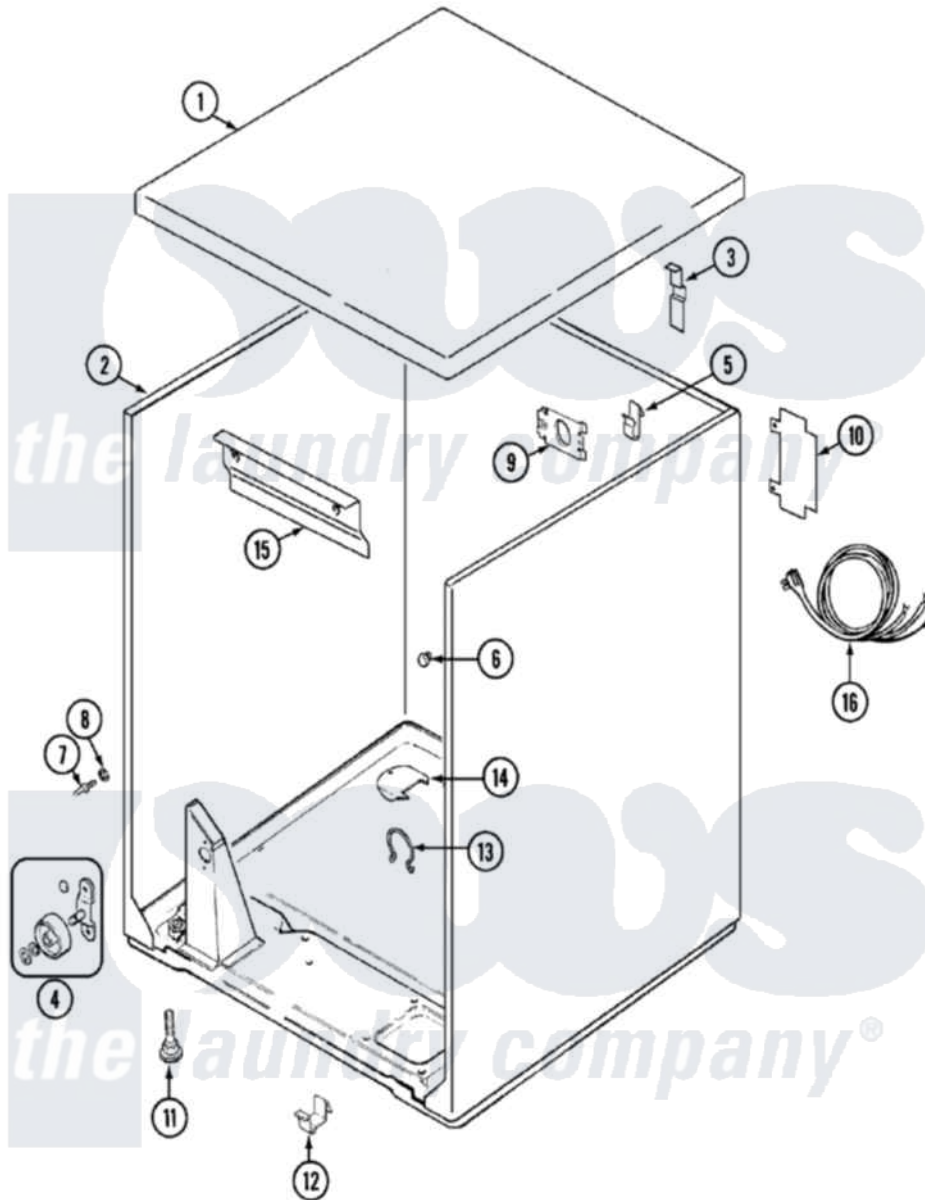

Maytag PYE4557AYW 01 - CABINET

Maytag [Residential Maytag PYE4557AYW Dryer Parts](#) Parts Diagram 01 - CABINET
 Click on the part number to view part

Item	Original Part Number	Replaced By	Status	Part Description
1	31001220			Damper, Cabinet
"	31001423			Top, Cabinet
"	31001527			Reinfortment, Top
2	53-2559	31001714		Cabinet And Base Assembly
3	63-5712			Hinge, Cabinet Top
"	25-3092	90767		Screw, 8A X 3/8 HeX Washer Head Tapping
4	LA-1008			Rr Roller Kit
"	LA-1007	12002126		Reinforcement Brace/Glide Kit
5	25-3034			Clip, Wiring
6	33-2653			Bumper, Cabinet
7	53-0643			Pin, Locator
8	25-0224	3400029		Nut, Adapter Plate
"	53-0200			Sleeve, Locator Pin
10	25-7857	90767		Screw, 8A X 3/8 HeX Washer Head Tapping
"	53-0284			Cover, Terminal

11	63-5519	Not Available	LEG, LEVELING
12	53-0120		Clip, Front Panel
13	25-7027	16515	Clip
14	25-7741	W10116760	Screw
"	53-1921		Shield, Wiring
15	25-3457		Screw, Sems
"	53-0133		Shield, Heat