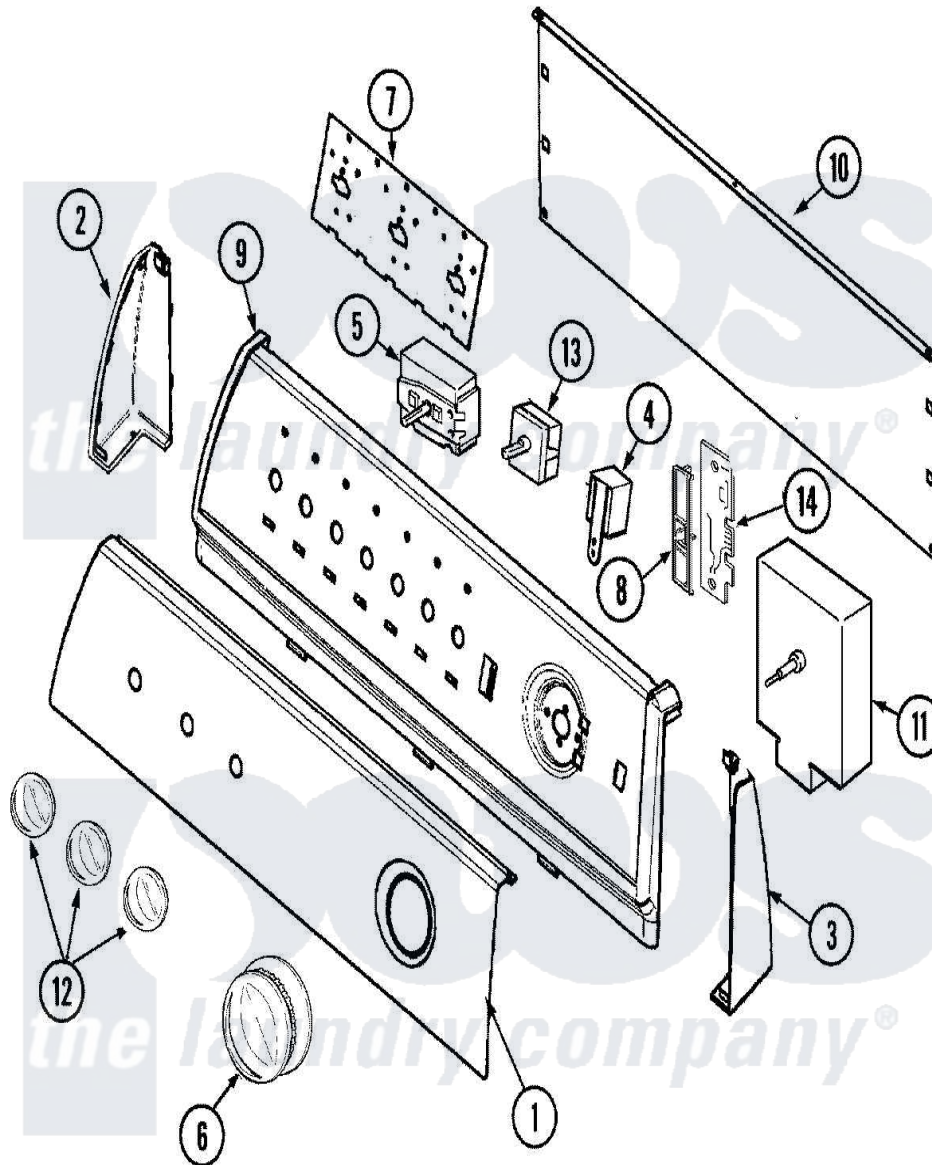

Maytag PYE4557AYW 02 - CONTROL PANEL

Maytag [Residential Maytag PYE4557AYW Dryer Parts](#) Parts Diagram 02 - CONTROL PANEL
 Click on the part number to view part

Item	Original Part Number	Replaced By	Status	Part Description
1	31001524			Panel, Control
2	21001519			Endcap
"	25-3092	90767		Screw, 8A X 3/8 HeX Washer Head Tapping
3	21001523			Endcap
"	25-3092	90767		Screw, 8A X 3/8 HeX Washer Head Tapping
4	31001397			Buzzer
5	25-3092	90767		Screw, 8A X 3/8 HeX Washer Head Tapping
"	31001483			Resistor Assembly Temperature
"	31001398	31001447		Switch, Temperature
6	31001385	37001184		Timer Knob And Skirt Assembly
7	21001603			Shield, Control
8	31001507			Bracket, Circuit Board
9	21001604		Not Available	FRAME, CONTROL PANEL (WHT)

10	25-3092	90767	Screw, 8A X 3/8 HeX Washer Head Tapping
"	21001527		Shield, Rear
"	25-3457		Screw, Sems
11	25-3092	90767	Screw, 8A X 3/8 HeX Washer Head Tapping
"	31001513		Timer
12	21001525	21002196	Knob-Selector
13	31001190		Switch, Two Position Rotary
"	25-3092	90767	Screw, 8A X 3/8 HeX Washer Head Tapping
14	33001212		Board, Control-Moisture Sensor