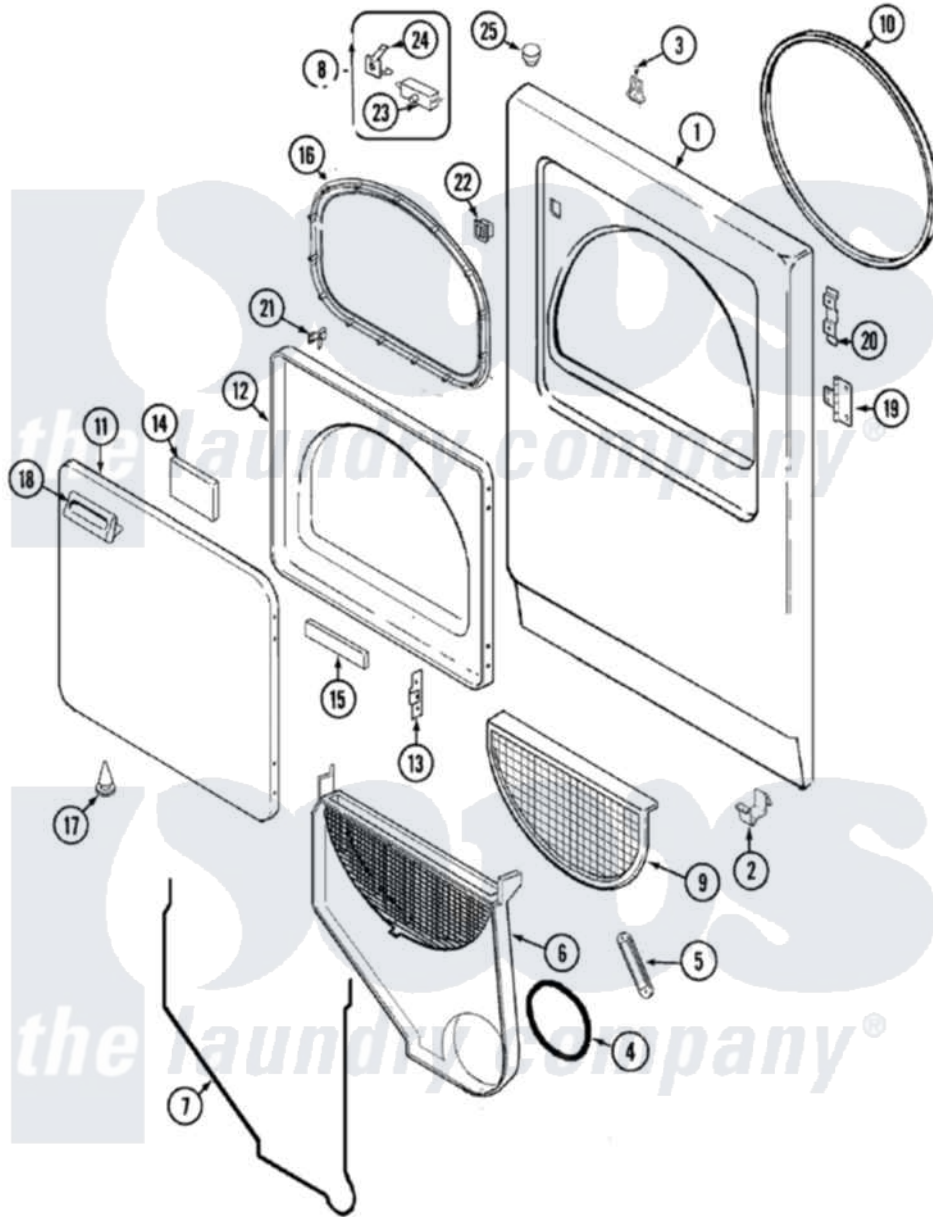

# Maytag PYE4557AYW 04 - DOOR (SERIES 11)

Maytag Residential Maytag PYE4557AYW Dryer Parts Parts Diagram 04 - DOOR (SERIES 11)  
 Click on the part number to view part

Item	Original Part Number	Replaced By	Status	Part Description
1	53-0726	<a href="#">31001771</a>		Panel, Front
2	<a href="#">53-0120</a>			Clip, Front Panel
3	<a href="#">31001526</a>			Lock, Top
4	53-0203	<a href="#">12001324</a>		Duct Kit, Collector
5	<a href="#">33001809</a>			Sensor Bar Assembly
6	25-7810	<a href="#">415013-35</a>		Screw
"	<a href="#">12001324</a>			Duct Kit, Collector
7	<a href="#">53-0204</a>			Seal
8	<a href="#">LA-1005</a>			Switch Kit
9	<a href="#">53-0918</a>			Filter, Lint
10	53-0281	<a href="#">31001747</a>		Seal Assembly
11	25-7770	<a href="#">3196169</a>		Screw, Element
"	<a href="#">53-0154</a>			Panel, Outer Door
12	53-0912		Not Available	PANEL, INNER DOOR (WHT)
13	<a href="#">53-0119</a>			Clip, Hinge
14	<a href="#">53-1490</a>			Door Pad

15	<a href="#">53-1491</a>		Door Pad
16	53-0648	<a href="#">31001529</a>	Seal, Door
17	<a href="#">25-7889</a>		Plug Button
18	<a href="#">53-0927</a>		Handle, Door
"	25-7810	<a href="#">415013-35</a>	Screw
19	<a href="#">25-7809</a>		Screw, No.6-20 1/2 Flthd Torx
"	<a href="#">53-1492</a>		Hinge, Dryer Door
20	53-0121	Not Available	TWIN NUT
21	53-2364	<a href="#">LA-1003</a>	Door Catch Kit
22	53-0187	<a href="#">LA-1003</a>	Door Catch Kit
23	53-0147	<a href="#">53-0148</a>	Switch, Door
24	63-5990	<a href="#">31001319</a>	Clip, Switch
25	<a href="#">33-2653</a>		Bumper, Cabinet