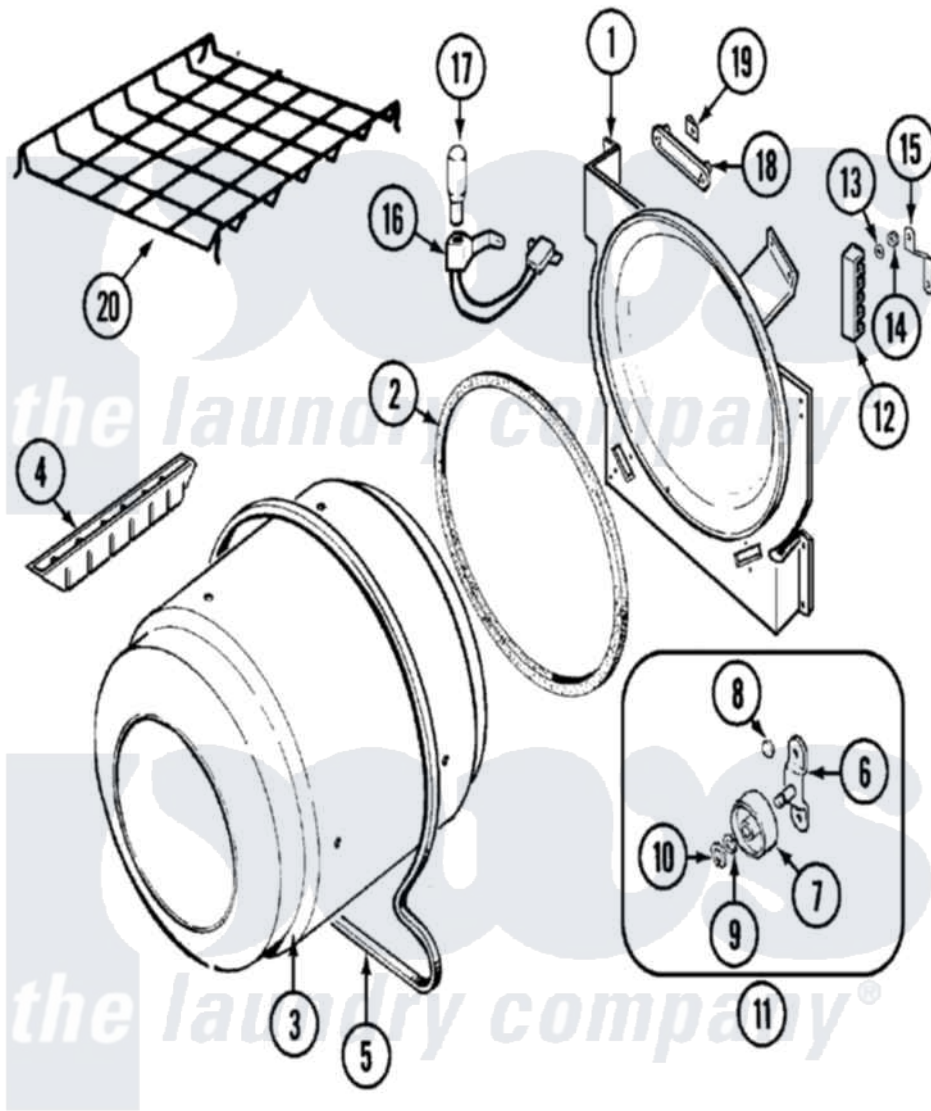

Maytag PYE4557AYW 08 - TUMBLER

Maytag Residential Maytag PYE4557AYW Dryer Parts Parts Diagram 08 - TUMBLER
 Click on the part number to view part

| Item | Original Part Number | Replaced By | Status | Part Description |
|------|--------------------------|--------------------------|---------------|--------------------------------|
| 1 | 25-7733 | 681414 | | Screw, 10AB X 1/2 |
| " | LA-1054 | | | Dryer Bulkhead Kit |
| 2 | 53-0281 | 31001747 | | Seal Assembly |
| 3 | 53-1250 | | | Cylinder |
| 4 | 25-7759 | 3196164 | | Screw |
| " | Y02100002 | | Not Available | BAFFLE (WHT) |
| 5 | 31531589 | 341241 | | Belt |
| 6 | 25-7101 | 3351614 | | Screw, Gearcase Cover Mounting |
| " | 53-0197 | | | Support Assembly-Cylinder Rear |
| 7 | 31001096 | | | Roller |
| 8 | 25-7813 | | | Spacer |
| 9 | 25-7814 | | | Washer |
| 10 | 25-7854 | | | Ring, Retaining |
| 11 | LA-1008 | | | Rr Roller Kit |
| 12 | 53-1518 | | | Block, Terminal |

| | | | |
|----|--------------------------|--------------------------|-----------------------------|
| " | 25-7952 | 3400074 | Screw |
| 13 | 25-3122 | | Washer, Flat |
| 14 | 25-0027 | 112432 | Nut |
| 15 | 53-0965 | | Not Available STRAP, GROUND |
| 16 | 53-1580 | | Receptacle Assembly |
| " | 25-3457 | | Screw, Sems |
| 17 | 53-0570 | A3167501 | Lamp Oven, Int. |
| 18 | 53-0174 | | Lens, Bulb |
| 19 | 25-3562 | 3195558 | Nut |
| 20 | 21001495 | | Rack, Drying |