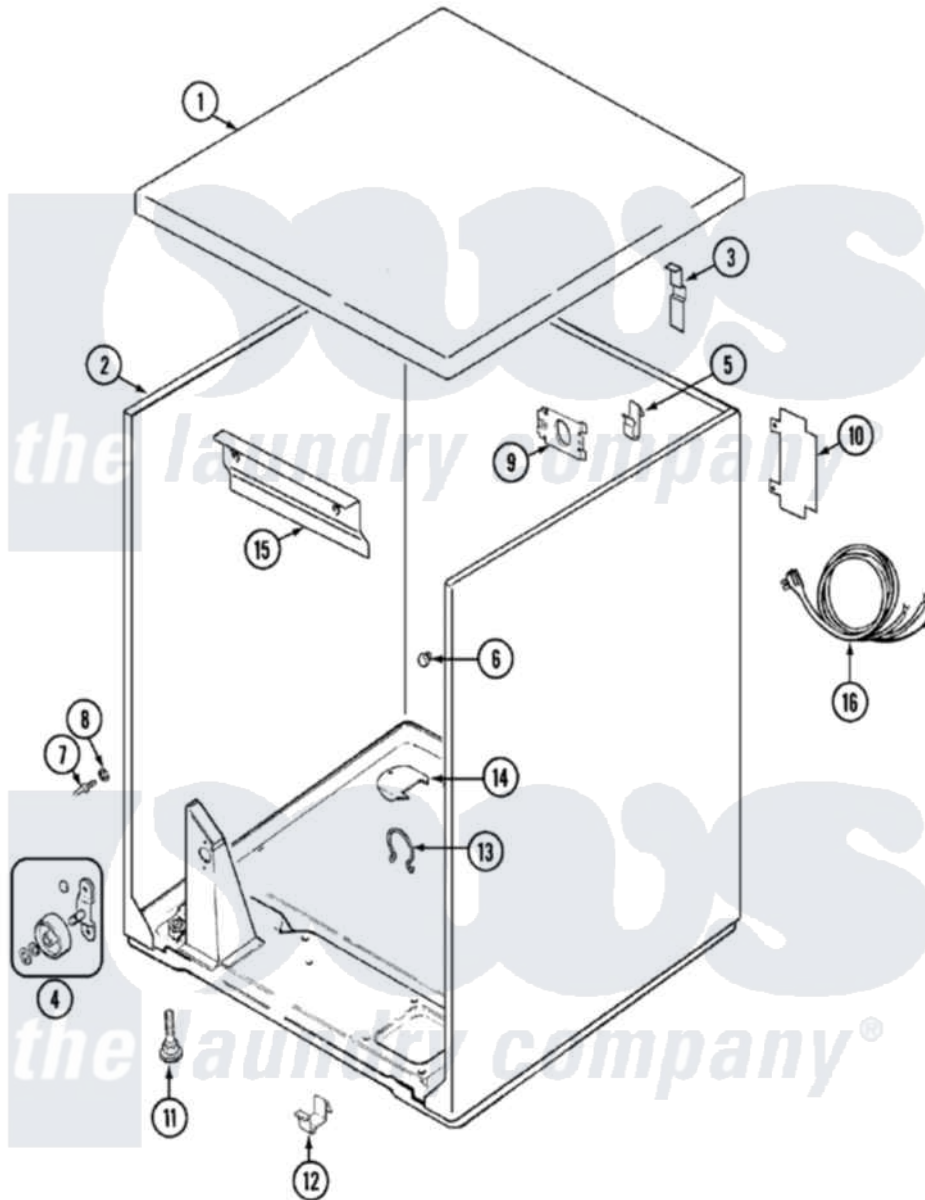

# Maytag PYE4558AYW 01 - CABINET

Maytag Residential Maytag PYE4558AYW Dryer Parts Parts Diagram 01 - CABINET  
 Click on the part number to view part

Item	Original Part Number	Replaced By	Status	Part Description
1	<a href="#">31001220</a>			Damper, Cabinet
"	<a href="#">31001423</a>			Top, Cabinet
"	<a href="#">31001527</a>			Reinfortment, Top
2	53-2559	<a href="#">31001714</a>		Cabinet And Base Assembly
3	<a href="#">63-5712</a>			Hinge, Cabinet Top
"	25-3092	<a href="#">90767</a>		Screw, 8A X 3/8 HeX Washer Head Tapping
4	<a href="#">LA-1008</a>			Rr Roller Kit
"	LA-1007	<a href="#">12002126</a>		Reinforcement Brace/Glide Kit
5	<a href="#">25-3034</a>			Clip, Wiring
6	<a href="#">33-2653</a>			Bumper, Cabinet
7	<a href="#">53-0643</a>			Pin, Locator
8	25-0224	<a href="#">3400029</a>		Nut, Adapter Plate
"	<a href="#">53-0200</a>			Sleeve, Locator Pin
10	25-7857	<a href="#">90767</a>		Screw, 8A X 3/8 HeX Washer Head Tapping
"	<a href="#">53-0284</a>			Cover, Terminal

11	63-5519	Not Available	LEG, LEVELING
12	<a href="#">53-0120</a>		Clip, Front Panel
13	25-7027	<a href="#">16515</a>	Clip
14	25-7741	<a href="#">W10116760</a>	Screw
"	<a href="#">53-1921</a>		Shield, Wiring
15	<a href="#">25-3457</a>		Screw, Sems
"	<a href="#">53-0133</a>		Shield, Heat