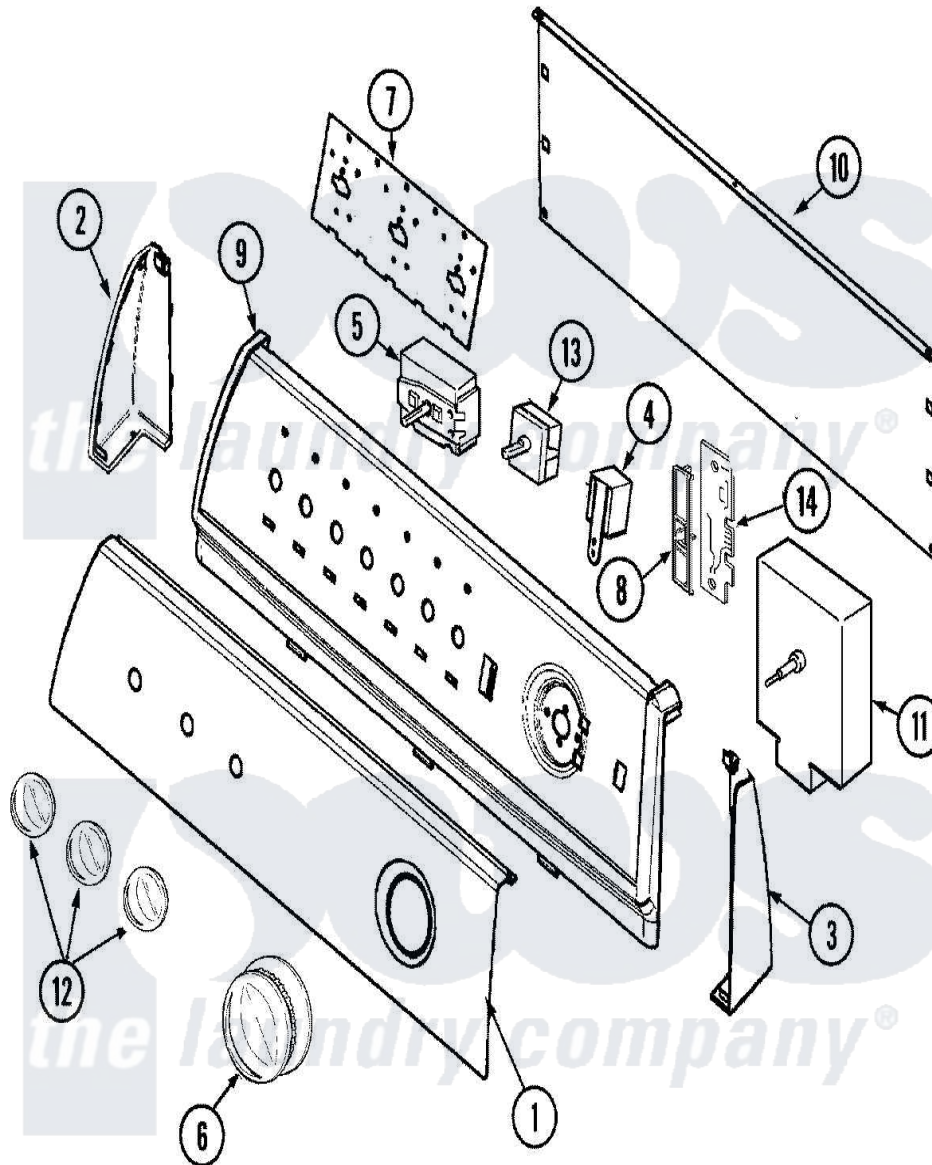

# Maytag PYE4558AYW 02 - CONTROL PANEL

Maytag [Residential Maytag PYE4558AYW Dryer Parts](#) Parts Diagram 02 - CONTROL PANEL  
 Click on the part number to view part

Item	Original Part Number	Replaced By	Status	Part Description
1	<a href="#">31001525</a>			Panel, Control
2	<a href="#">21001519</a>			Endcap
"	25-3092	<a href="#">90767</a>		Screw, 8A X 3/8 HeX Washer Head Tapping
3	<a href="#">21001523</a>			Endcap
"	25-3092	<a href="#">90767</a>		Screw, 8A X 3/8 HeX Washer Head Tapping
4	<a href="#">31001397</a>			Buzzer
5	25-3092	<a href="#">90767</a>		Screw, 8A X 3/8 HeX Washer Head Tapping
"	<a href="#">31001483</a>			Resistor Assembly Temperature
"	31001398	<a href="#">31001447</a>		Switch, Temperature
6	31001385	<a href="#">37001184</a>		Timer Knob And Skirt Assembly
7	<a href="#">21001603</a>			Shield, Control
8	<a href="#">31001507</a>			Bracket, Circuit Board
9	21001604		Not Available	FRAME, CONTROL PANEL (WHT)

10	25-3092	<a href="#">90767</a>	Screw, 8A X 3/8 HeX Washer Head Tapping
"	<a href="#">21001527</a>		Shield, Rear
"	<a href="#">25-3457</a>		Screw, Sems
11	25-3092	<a href="#">90767</a>	Screw, 8A X 3/8 HeX Washer Head Tapping
"	<a href="#">31001513</a>		Timer
12	21001525	<a href="#">21002196</a>	Knob-Selector
13	<a href="#">31001190</a>		Switch, Two Position Rotary
"	25-3092	<a href="#">90767</a>	Screw, 8A X 3/8 HeX Washer Head Tapping
14	<a href="#">33001212</a>		Board, Control-Moisture Sensor