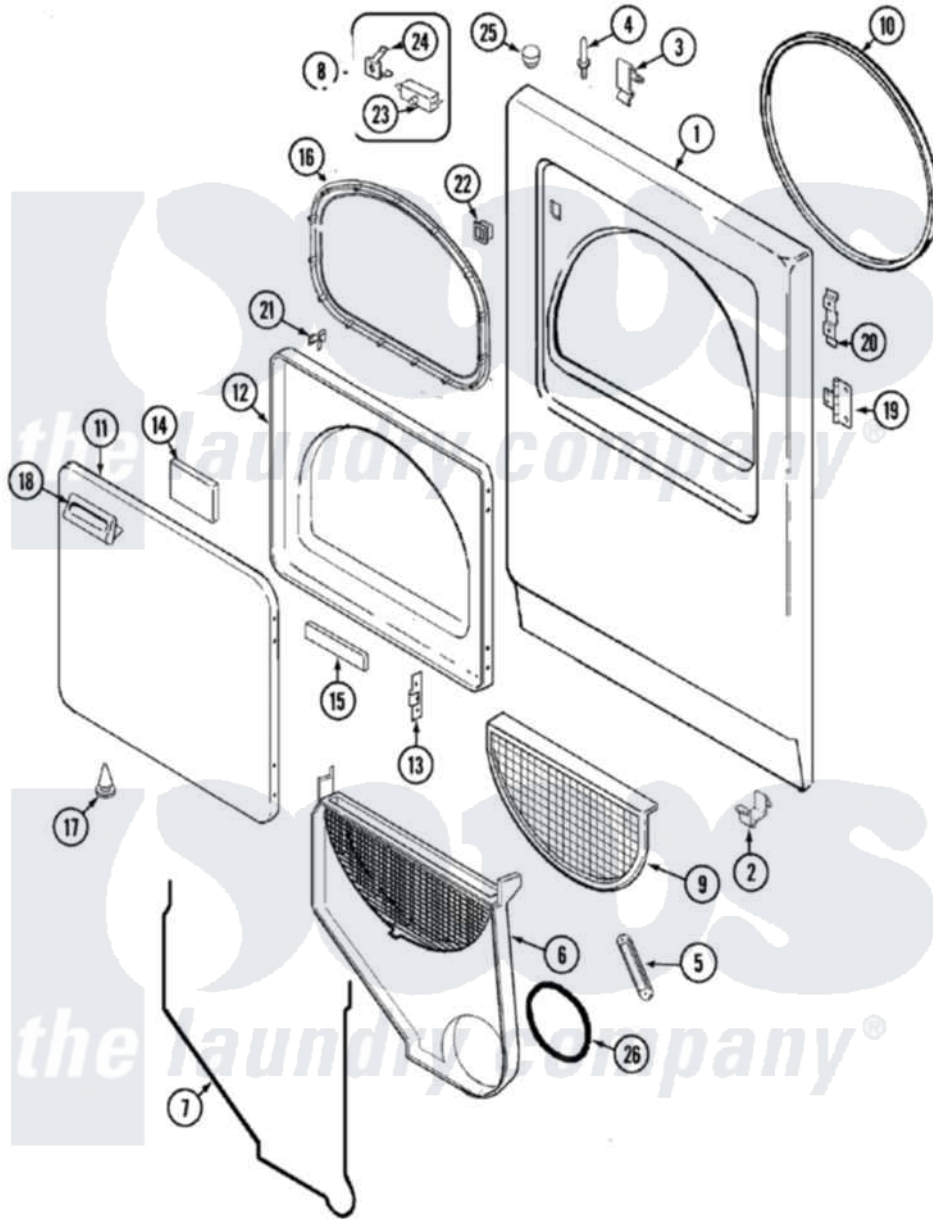

Maytag PYE4558AYW 03 - DOOR

Maytag Residential Maytag PYE4558AYW Dryer Parts Parts Diagram 03 - DOOR
 Click on the part number to view part

Item	Original Part Number	Replaced By	Status	Part Description
1	53-0726	31001771		Panel, Front
2	53-0120			Clip, Front Panel
3	25-7220			Clip, Cabinet Top
4	53-0200			Sleeve, Locator Pin
"	25-0224	3400029		Nut, Adapter Plate
"	53-0643			Pin, Locator
5	33001809			Sensor Bar Assembly
6	31001502	12001324		Duct Kit, Collector
"	25-7810	415013-35		Screw
7	53-0204			Seal
8	LA-1005			Switch Kit
9	53-0918			Filter, Lint
10	53-0281	31001747		Seal Assembly
11	53-0154			Panel, Outer Door
"	25-7752	3196169		Screw, Element
12	53-0912		Not Available	PANEL, INNER DOOR (WHT)

13	53-0119		Clip, Hinge
14	21001281		Damper, Sound Pad
"	53-1490		Door Pad
15	53-1491		Door Pad
16	53-0648	31001529	Seal, Door
17	25-7889		Plug Button
18	53-0927		Handle, Door
"	25-7810	415013-35	Screw
19	25-7809		Screw, No.6-20 1/2 Flthd Torx
"	53-1492		Hinge, Dryer Door
20	53-0121	Not Available	TWIN NUT
21	LA-1003		Door Catch Kit
"	53-2364	LA-1003	Door Catch Kit
22	53-0187	LA-1003	Door Catch Kit
23	53-0148		Switch, Door
24	63-5990	31001319	Clip, Switch
25	33-2653		Bumper, Cabinet
26	31001280	12001324	Duct Kit, Collector