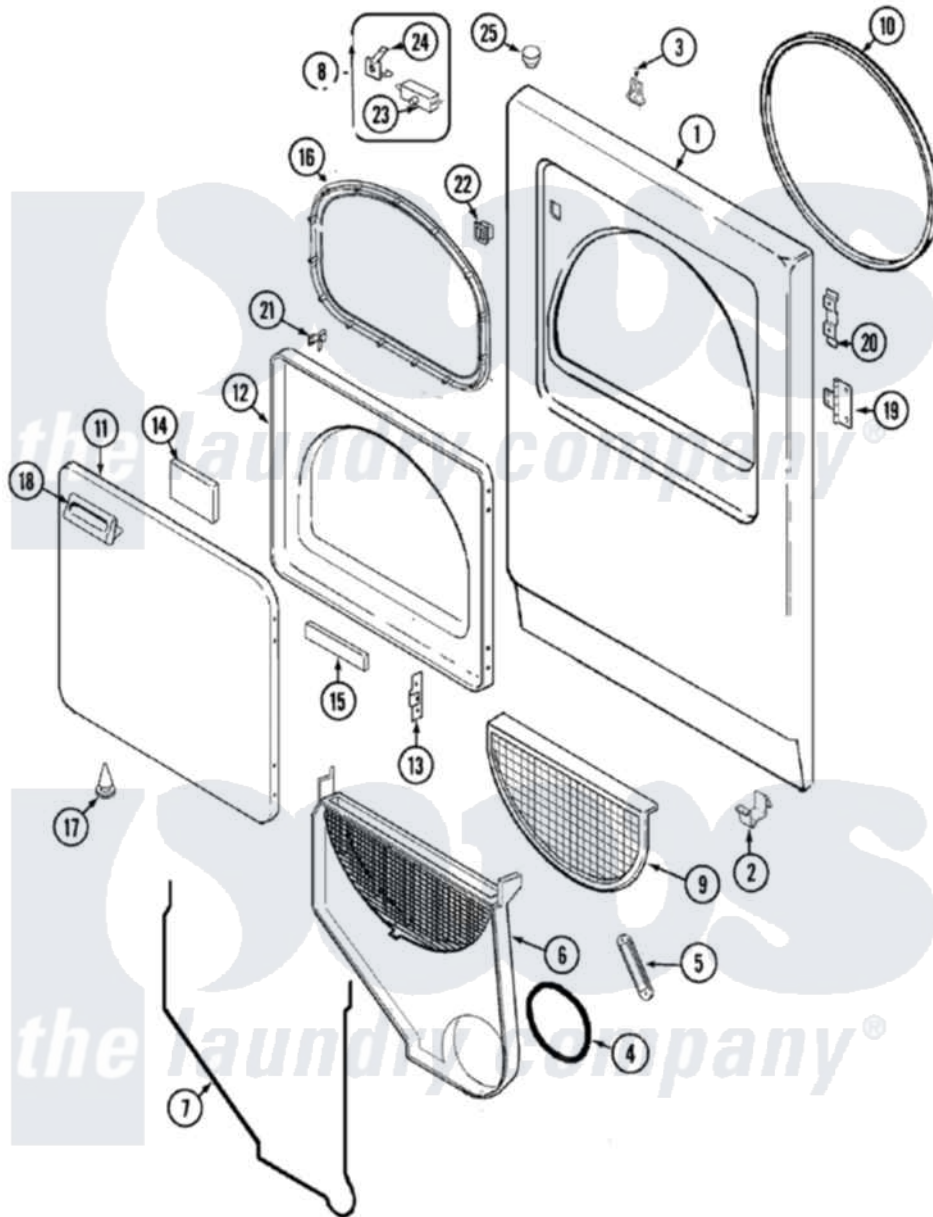

Maytag PYE4558AYW 04 - DOOR (SERIES 11)

Maytag Residential Maytag PYE4558AYW Dryer Parts Parts Diagram 04 - DOOR (SERIES 11)
 Click on the part number to view part

Item	Original Part Number	Replaced By	Status	Part Description
1	53-0726	31001771		Panel, Front
2	53-0120			Clip, Front Panel
3	31001526			Lock, Top
4	53-0203	12001324		Duct Kit, Collector
5	33001809			Sensor Bar Assembly
6	25-7810	415013-35		Screw
"	12001324			Duct Kit, Collector
7	53-0204			Seal
8	LA-1005			Switch Kit
9	53-0918			Filter, Lint
10	53-0281	31001747		Seal Assembly
11	25-7770	3196169		Screw, Element
"	53-0154			Panel, Outer Door
12	53-0912		Not Available	PANEL, INNER DOOR (WHT)
13	53-0119			Clip, Hinge
14	53-1490			Door Pad

15	53-1491		Door Pad
16	53-0648	31001529	Seal, Door
17	25-7889		Plug Button
18	53-0927		Handle, Door
"	25-7810	415013-35	Screw
19	25-7809		Screw, No.6-20 1/2 Flthd Torx
"	53-1492		Hinge, Dryer Door
20	53-0121	Not Available	TWIN NUT
21	53-2364	LA-1003	Door Catch Kit
22	53-0187	LA-1003	Door Catch Kit
23	53-0147	53-0148	Switch, Door
24	63-5990	31001319	Clip, Switch
25	33-2653		Bumper, Cabinet