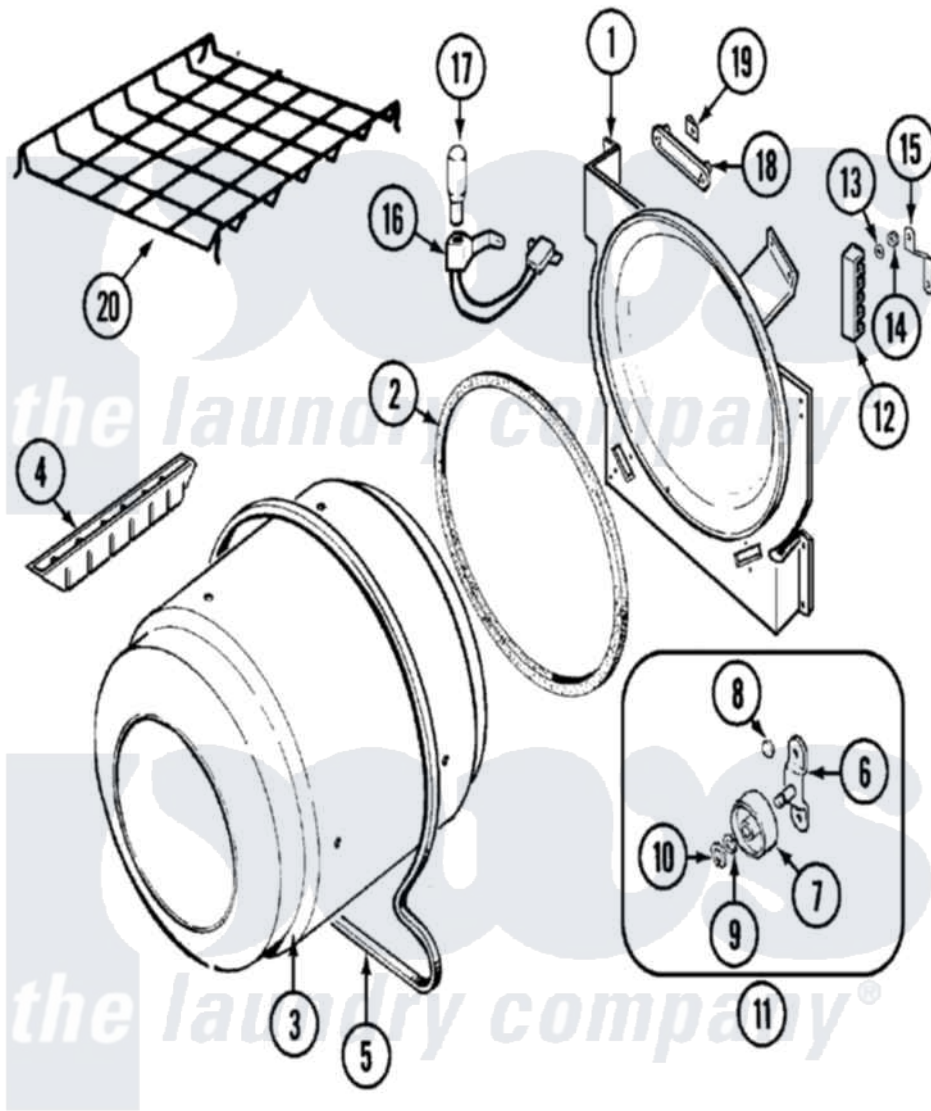

# Maytag PYE4558AYW 08 - TUMBLER

Maytag Residential Maytag PYE4558AYW Dryer Parts Parts Diagram 08 - TUMBLER  
 Click on the part number to view part

Item	Original Part Number	Replaced By	Status	Part Description
1	25-7733	<a href="#">681414</a>		Screw, 10AB X 1/2
"	<a href="#">LA-1054</a>			Dryer Bulkhead Kit
2	53-0281	<a href="#">31001747</a>		Seal Assembly
3	<a href="#">53-1250</a>			Cylinder
4	25-7759	<a href="#">3196164</a>		Screw
"	Y02100002		Not Available	BAFFLE (WHT)
5	31531589	<a href="#">341241</a>		Belt
6	25-7101	<a href="#">3351614</a>		Screw, Gearcase Cover Mounting
"	<a href="#">53-0197</a>			Support Assembly-Cylinder Rear
7	<a href="#">31001096</a>			Roller
8	<a href="#">25-7813</a>			Spacer
9	<a href="#">25-7814</a>			Washer
10	<a href="#">25-7854</a>			Ring, Retaining
11	<a href="#">LA-1008</a>			Rr Roller Kit
12	<a href="#">53-1518</a>			Block, Terminal

"	25-7952	<a href="#">3400074</a>	Screw
13	<a href="#">25-3122</a>		Washer, Flat
14	25-0027	<a href="#">112432</a>	Nut
15	53-0965		Not Available STRAP, GROUND
16	<a href="#">53-1580</a>		Receptacle Assembly
"	<a href="#">25-3457</a>		Screw, Sems
17	53-0570	<a href="#">A3167501</a>	Lamp Oven, Int.
18	<a href="#">53-0174</a>		Lens, Bulb
19	25-3562	<a href="#">3195558</a>	Nut
20	<a href="#">21001495</a>		Rack, Drying