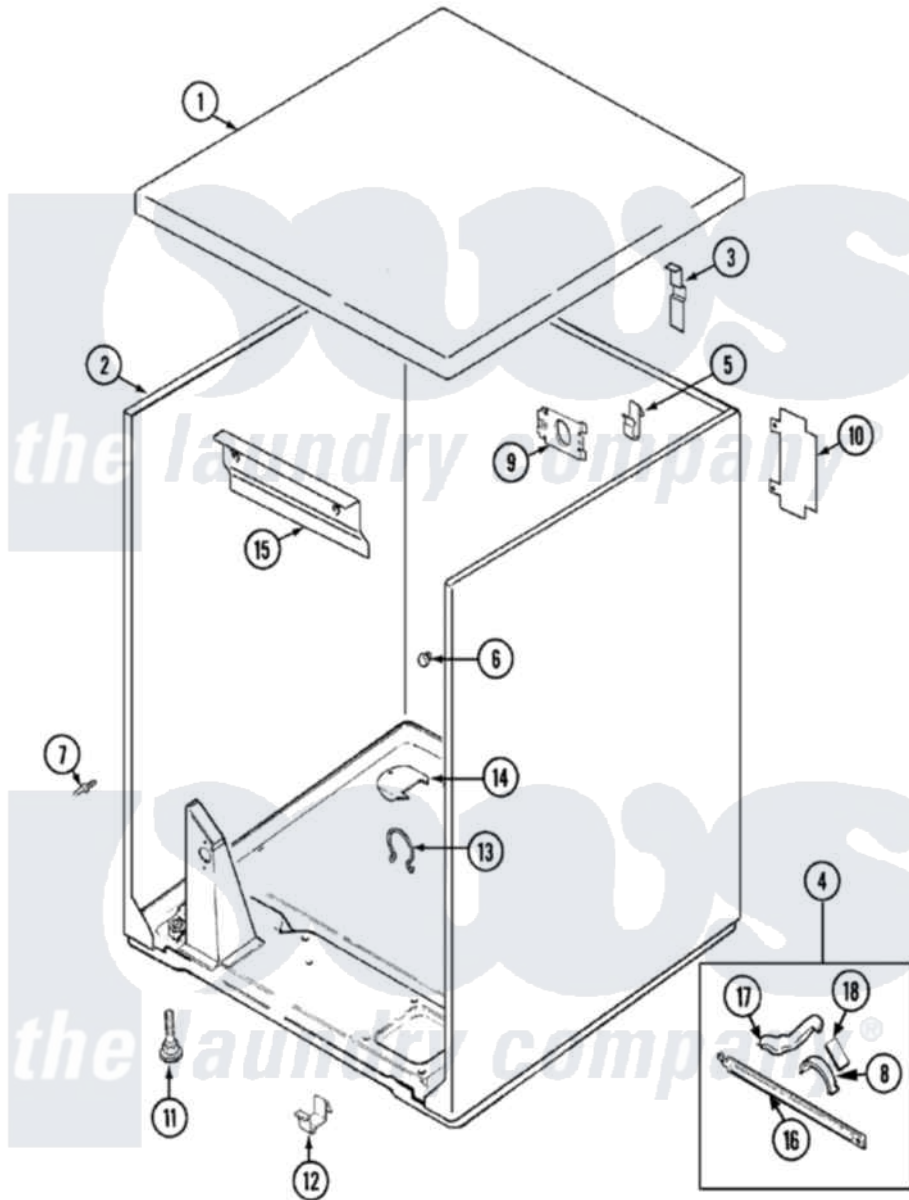

Maytag PYET244AYW 01 - CABINET

Maytag Residential Maytag PYET244AYW Dryer Parts Parts Diagram 01 - CABINET
 Click on the part number to view part

Item	Original Part Number	Replaced By	Status	Part Description
1	31001220			Damper, Cabinet
"	31001423			Top, Cabinet
2	53-2559	31001714		Cabinet And Base Assembly
3	63-5712			Hinge, Cabinet Top
"	25-3092	90767		Screw, 8A X 3/8 HeX Washer Head Tapping
"	35-4128			Pad, Hinge
4	12002126			Reinforcement Brace/Glide Kit
5	25-3034			Clip, Wiring
6	33-2653			Bumper, Cabinet
7	21001829			Post, Locating
8	31001470			Glide, Tumbler
9	53-0135		Not Available	SUPPORT, POWER CORD
"	25-7828	489483		Screw 10-32 X 1/2
10	53-0284			Cover, Terminal
"	25-7857	90767		Screw, 8A X 3/8 HeX Washer Head Tapping

11	63-5519	Not Available	LEG, LEVELING
12	53-0120		Clip, Front Panel
13	31001320	16515	Clip
14	25-7733	681414	Screw, 10AB X 1/2
"	53-1921		Shield, Wiring
15	53-0133		Shield, Heat
"	25-3457		Screw, Sems
16	53-1625		Brace, Tumbler Support
17	31001469		Glide, Tumbler
18	31001356		Pad, Glide