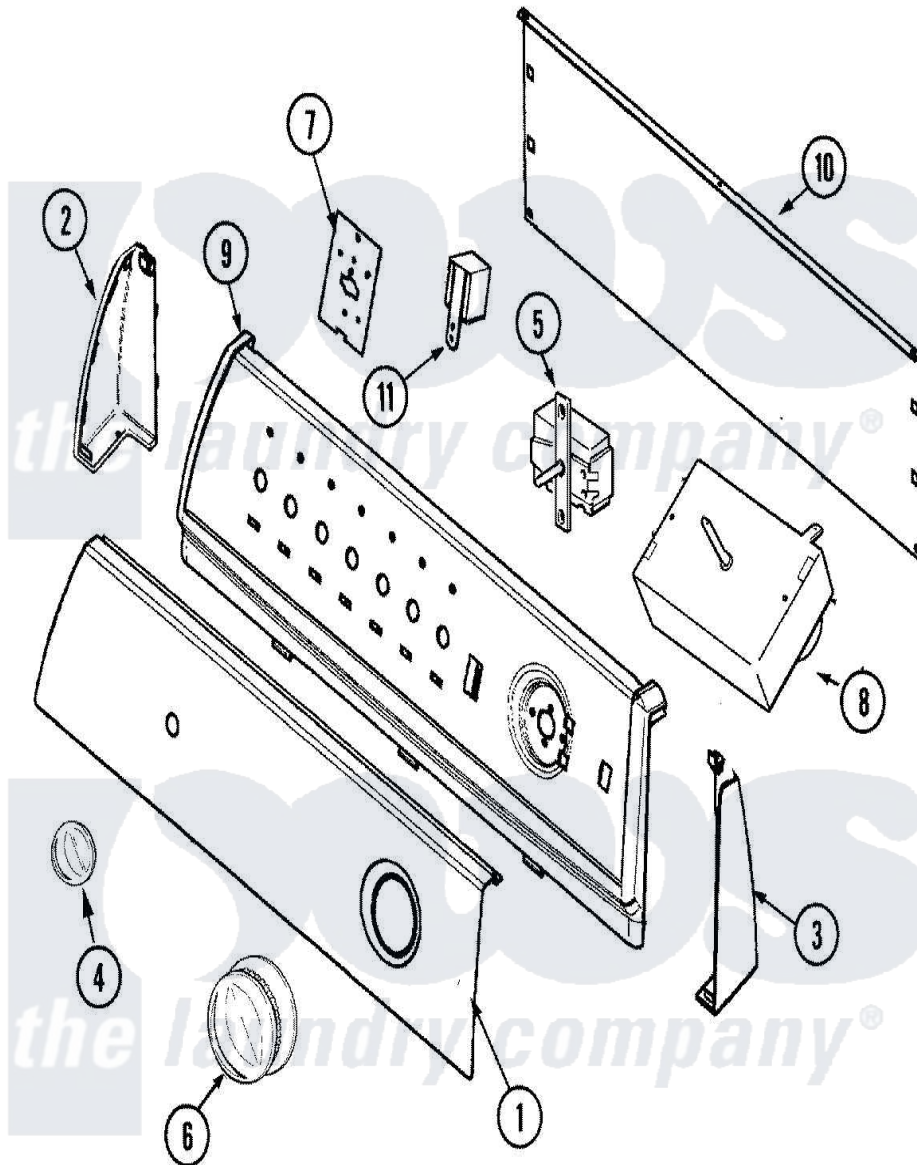

# Maytag PYET244AYW 02 - CONTROL PANEL

Maytag [Residential Maytag PYET244AYW Dryer Parts](#) Parts Diagram 02 - CONTROL PANEL  
 Click on the part number to view part

Item	Original Part Number	Replaced By	Status	Part Description
1	<a href="#">53-4325</a>			Panel, Control
2	<a href="#">21001519</a>			Endcap
"	25-3092	<a href="#">90767</a>		Screw, 8A X 3/8 HeX Washer Head Tapping
3	<a href="#">21001523</a>			Endcap
"	25-3092	<a href="#">90767</a>		Screw, 8A X 3/8 HeX Washer Head Tapping
4	<a href="#">21001954</a>			Knob, Selector
5	31001348	<a href="#">31001449</a>		Switch, Selector
"	<a href="#">53-4394</a>			Switch, Temperature
"	25-3092	<a href="#">90767</a>		Screw, 8A X 3/8 HeX Washer Head Tapping
6	31001550	<a href="#">37001184</a>		Timer Knob And Skirt Assembly
7	<a href="#">21001517</a>			Shield, Control
8	25-3092	<a href="#">90767</a>		Screw, 8A X 3/8 HeX Washer Head Tapping
"	<a href="#">31001484</a>			Resistor Assembly

"	<a href="#">53-1810</a>		Timer
9	<a href="#">21002005</a>		Frame, Control Panel
10	<a href="#">21001527</a>		Shield, Rear
"	25-3092	<a href="#">90767</a>	Screw, 8A X 3/8 HeX Washer Head Tapping
11	<a href="#">53-1639</a>		Buzzer Assembly