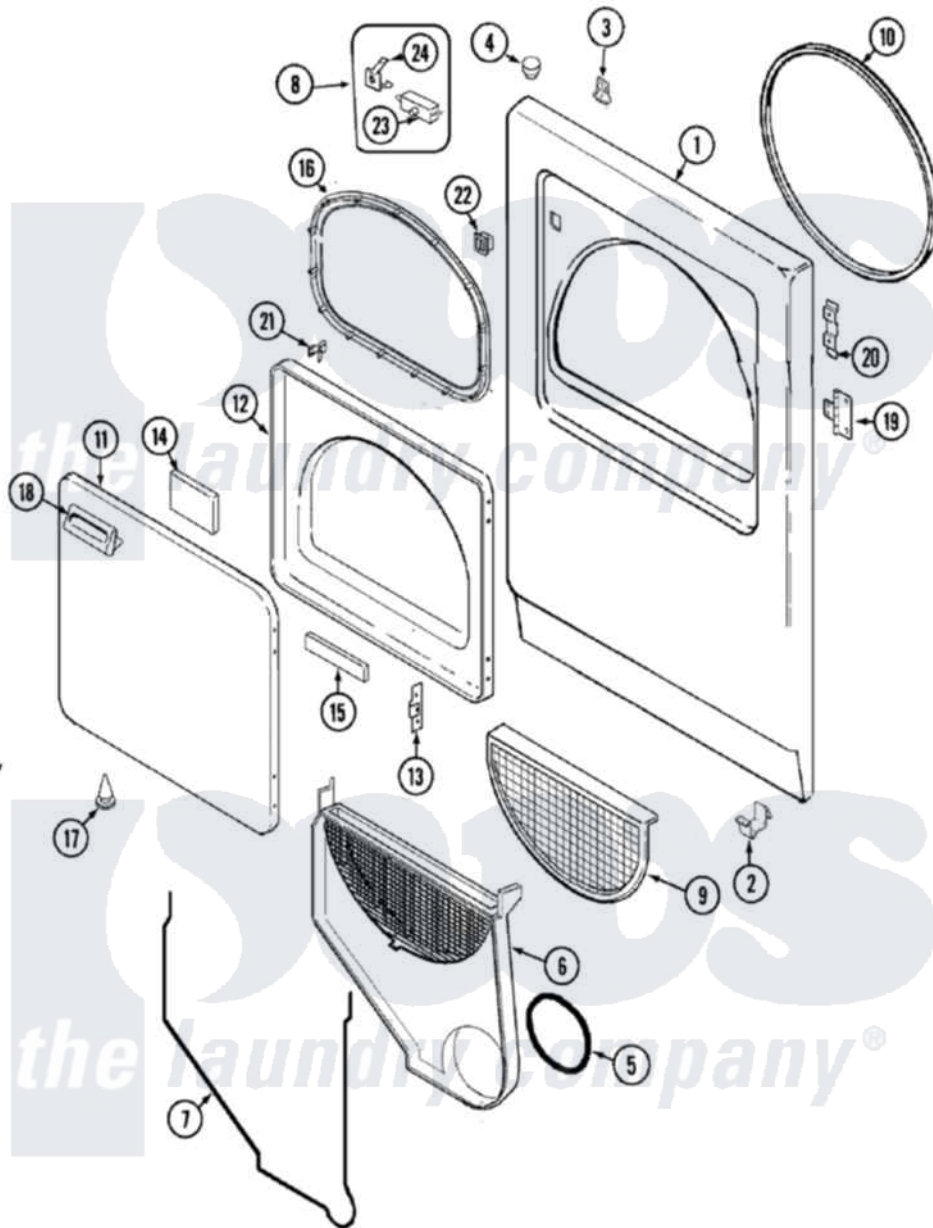

# Maytag PYET244AYW 03 - DOOR

Maytag [Residential Maytag PYET244AYW Dryer Parts](#) Parts Diagram 03 - DOOR  
 Click on the part number to view part

Item	Original Part Number	Replaced By	Status	Part Description
1	<a href="#">31001771</a>			Panel, Front
2	<a href="#">53-0120</a>			Clip, Front Panel
3	<a href="#">31001526</a>			Lock, Top
4	<a href="#">33-2653</a>			Bumper, Cabinet
5	<a href="#">31001541</a>			Seal, Blower/Collector Duct
6	25-7810	<a href="#">415013-35</a>		Screw
"	<a href="#">12001324</a>			Duct Kit, Collector
7	<a href="#">53-0204</a>			Seal
8	31001732	<a href="#">53-0148</a>		Switch, Door
9	<a href="#">53-0918</a>			Filter, Lint
10	<a href="#">31001747</a>			Seal Assembly
11	25-7752	<a href="#">3196169</a>		Screw, Element
"	<a href="#">53-0154</a>			Panel, Outer Door
12	53-0912		Not Available	PANEL, INNER DOOR (WHT)
13	<a href="#">53-0119</a>			Clip, Hinge
14	<a href="#">53-1490</a>			Door Pad

15	<a href="#">53-1491</a>		Door Pad
16	<a href="#">31001529</a>		Seal, Door
17	<a href="#">25-7889</a>		Plug Button
18	<a href="#">53-0927</a>		Handle, Door
"	25-7810	<a href="#">415013-35</a>	Screw
19	<a href="#">53-1492</a>		Hinge, Dryer Door
"	<a href="#">25-7809</a>		Screw, No.6-20 1/2 Flthd Torx
20	31001786	<a href="#">98006631</a>	Screw
"	53-0121	Not Available	TWIN NUT
21	53-2364	<a href="#">LA-1003</a>	Door Catch Kit
22	53-0187	<a href="#">LA-1003</a>	Door Catch Kit
23	53-0147	<a href="#">53-0148</a>	Switch, Door
24	<a href="#">31001319</a>		Clip, Switch