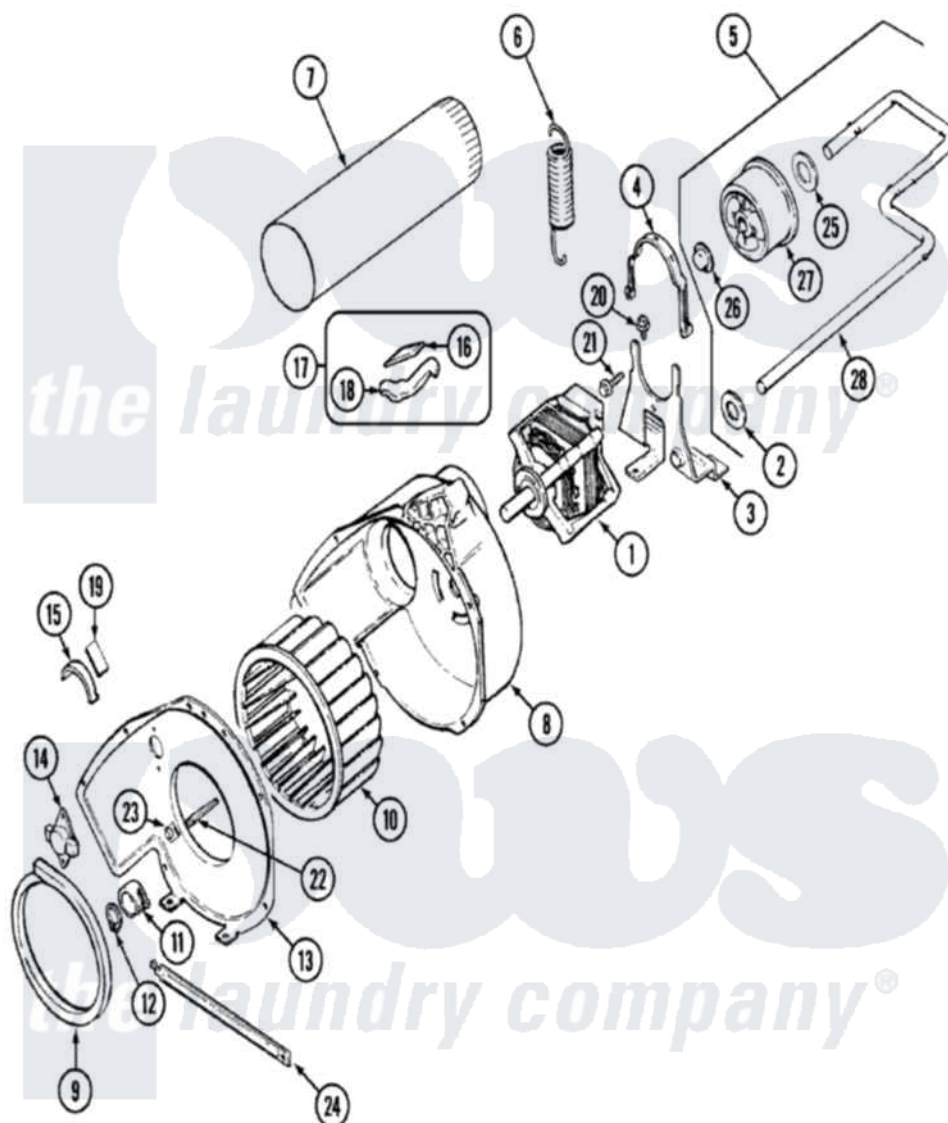

Maytag PYET244AYW 05 - MOTOR & DRIVE

Maytag Residential Maytag PYET244AYW Dryer Parts Parts Diagram 05 - MOTOR & DRIVE
 Click on the part number to view part

Item	Original Part Number	Replaced By	Status	Part Description
1	31001589	W10410996		Motor-Drve
"	31001344			Pulley, Idler
2	25-7815			Washer
3	31001570			Bracket, Motor
4	53-0214	660658		Clamp, Motor Mounting 343481 685441
5	31001710			Idler Arm Assembly
6	31001465			Spring, Idler
7	25-2134	W10116760		Screw
"	53-0134			Duct, Exhaust
8	53-1801			Housing, Blower
9	31001541			Seal, Blower/Collector Duct
10	31001317			Wheel, Blower
11	25-7823	312967		Clamp, Blower Housing
12	25-7855			Ring, Retaining
13	25-7807	33002917		Screw, No.10-16
"	53-1934			Cover, Blower Housing

14	25-2134	W10116760	Screw
"	31001192		Thermostat, Control
"	31001088		Thermostat, Control
15	31001470		Glide, Tumbler
16	31001356		Pad, Glide
17	LA-1006		Glide Kit, Tumbler
18	31001469		Glide, Tumbler
19	31001356		Pad, Glide
20	25-7963	31001571	Screw, 10-24 x 0700 Hxwshrd Ty
21	25-7733	681414	Screw, 10AB X 1/2
22	53-1026		Guide, Vane Inlet
23	25-3457		Screw, Sems
24	53-1625		Brace, Tumbler Support
25	25-7815		Washer
26	25-7957		Pushnut
27	31001344		Pulley, Idler
28	31001711		Arm, Idler