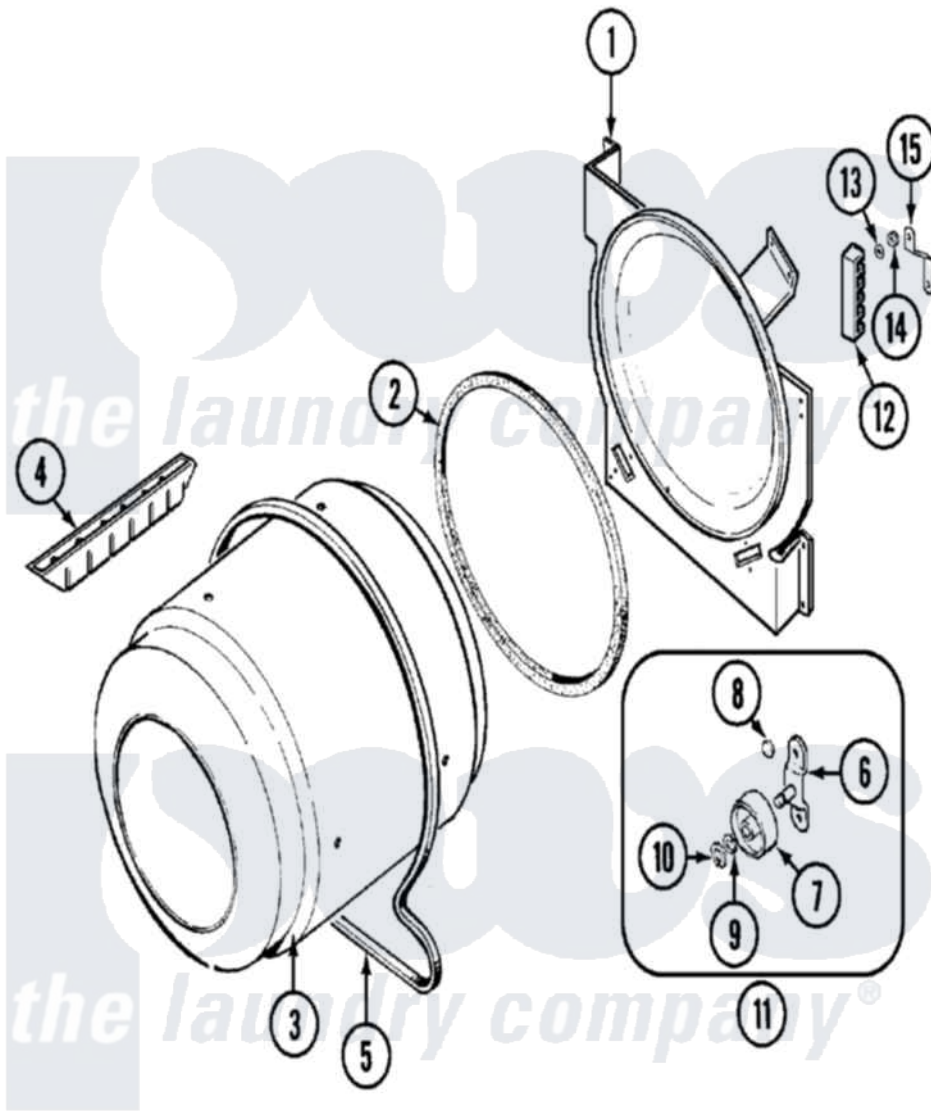

Maytag PYET244AYW 07 - TUMBLER

Maytag Residential Maytag PYET244AYW Dryer Parts Parts Diagram 07 - TUMBLER
 Click on the part number to view part

Item	Original Part Number	Replaced By	Status	Part Description
1	31001581			Bulkhead With Seal
"	31001580	313806		Screw
"	25-7741	W10116760		Screw
"	31001775			Cover, Lens Hole
2	31001747			Seal Assembly
3	53-1250			Cylinder
4	53-1249		Not Available	BAFFLE, WHITE
"	25-7759	3196164		Screw
5	31531589	341241		Belt
6	25-7101	3351614		Screw, Gearcase Cover Mounting
"	53-0197			Support Assembly-Cylinder Rear
7	31001096			Roller
8	25-7813			Spacer
9	25-7814			Washer
10	25-7854			Ring, Retaining

11	LA-1008		Rr Roller Kit
12	53-0284		Cover, Terminal
"	25-7952	3400074	Screw
"	53-1518		Block, Terminal
13	25-3122		Washer, Flat
14	25-0027	112432	Nut
15	53-0965		Not Available STRAP, GROUND