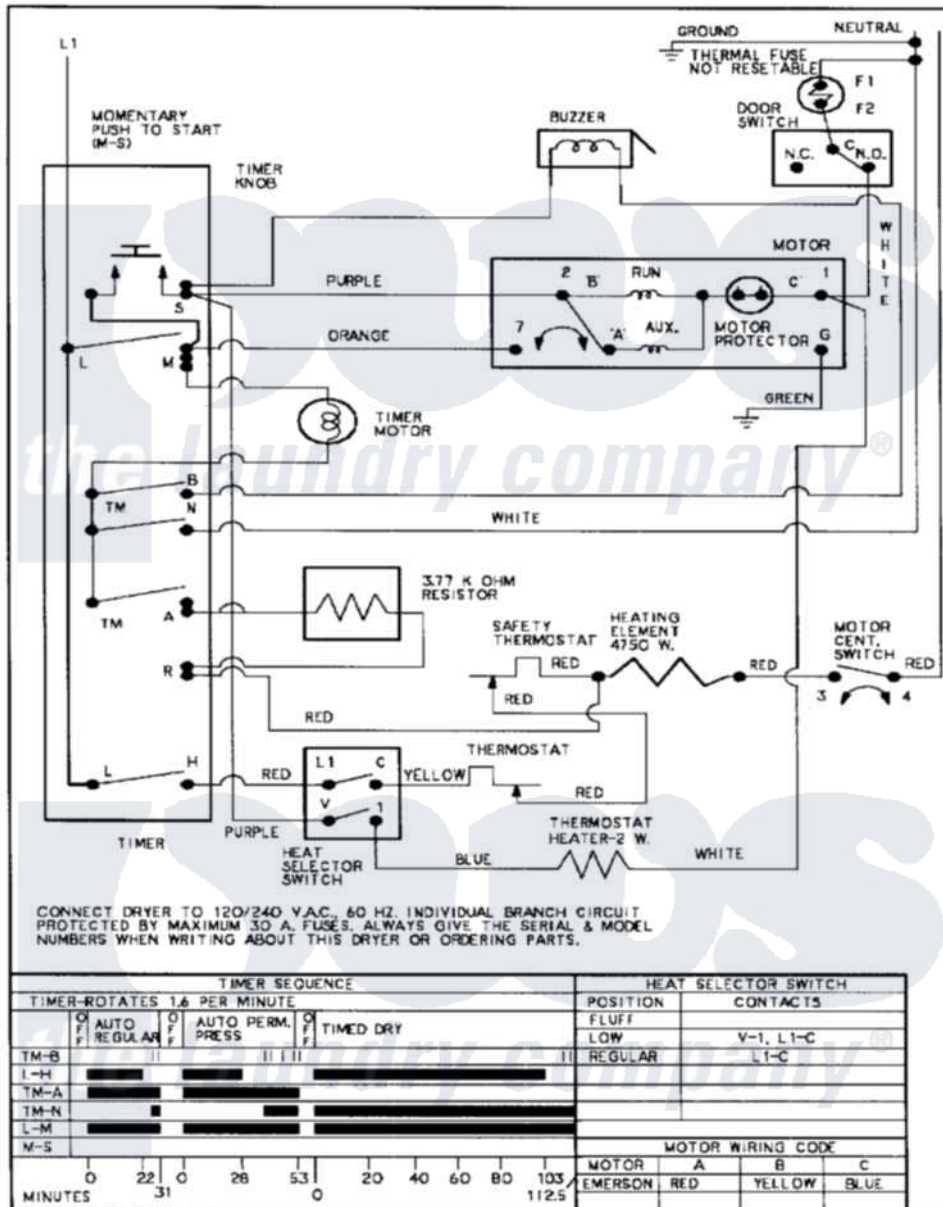

Maytag PYET244AYW 09 - WIRING INFORMATION (SERIES 15 ELEC)

Maytag Residential Maytag PYET244AYW Dryer Parts Diagram 09 - WIRING INFORMATION (SERIES 15 ELEC)

[Click on the part number to view part](#)

Item	Original Part Number	Replaced By	Status	Part Description
NI	15003592		Not Available	WIRING INFORMATION