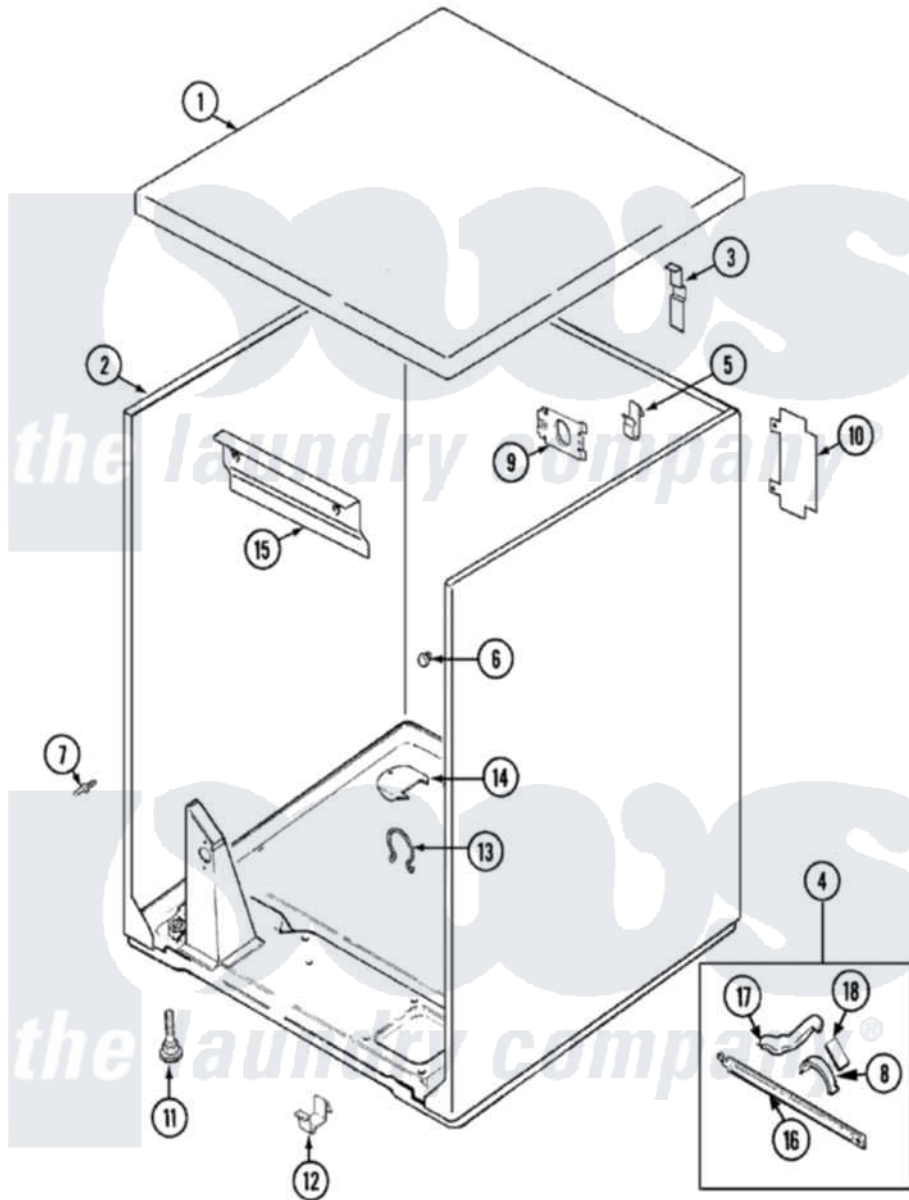

Maytag PYET244AZW 01 - CABINET

Maytag [Residential Maytag PYET244AZW Dryer Parts](#) Parts Diagram 01 - CABINET
 Click on the part number to view part

Item	Original Part Number	Replaced By	Status	Part Description
1	31001220			Damper, Cabinet
"	31001423			Top, Cabinet
2	31001714			Cabinet And Base Assembly
3	63-5712			Hinge, Cabinet Top
"	25-3092	90767		Screw, 8A X 3/8 HeX Washer Head Tapping
"	35-4128			Pad, Hinge
4	12002126			Reinforcement Brace/Glide Kit
5	25-3034			Clip, Wiring
6	33-2653			Bumper, Cabinet
7	21001829			Post, Locating
8	31001470			Glide, Tumbler
10	53-0284			Cover, Terminal
"	25-7857	90767		Screw, 8A X 3/8 HeX Washer Head Tapping
11	63-5519		Not Available	LEG, LEVELING
12	53-0120			Clip, Front Panel

13	31001320	16515	Clip
14	25-7733	681414	Screw, 10AB X 1/2
"	53-1921		Shield, Wiring
15	53-0133		Shield, Heat
"	25-3457		Screw, Sems
16	53-1625		Brace, Tumbler Support
17	31001469		Glide, Tumbler
18	31001356		Pad, Glide