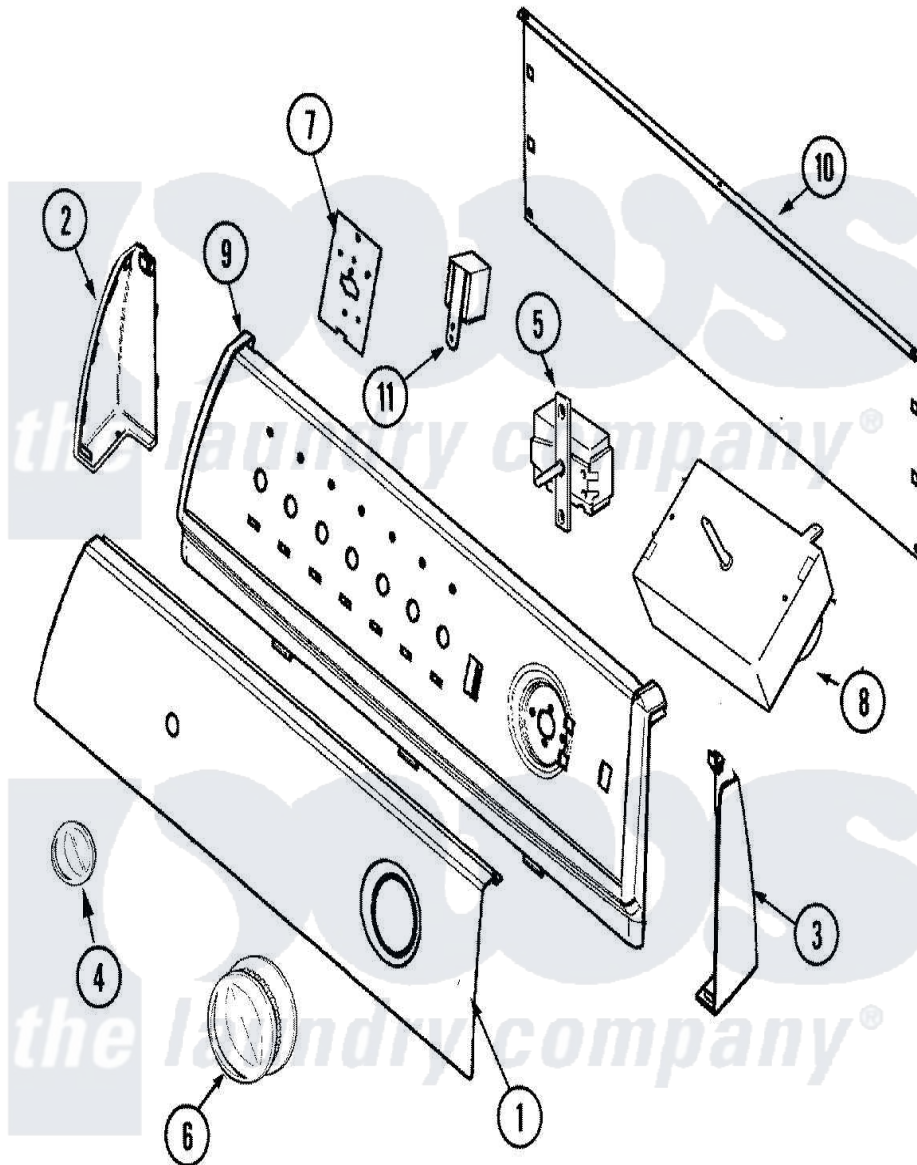

# Maytag PYET244AZW 02 - CONTROL PANEL

Maytag [Residential Maytag PYET244AZW Dryer Parts](#) Parts Diagram 02 - CONTROL PANEL  
 Click on the part number to view part

Item	Original Part Number	Replaced By	Status	Part Description
1	<a href="#">53-4325</a>			Panel, Control
2	<a href="#">21001519</a>			Endcap
"	25-3092	<a href="#">90767</a>		Screw, 8A X 3/8 HeX Washer Head Tapping
3	<a href="#">21001523</a>			Endcap
"	25-3092	<a href="#">90767</a>		Screw, 8A X 3/8 HeX Washer Head Tapping
4	<a href="#">21001954</a>			Knob, Selector
5	<a href="#">53-4394</a>			Switch, Temperature
"	25-3092	<a href="#">90767</a>		Screw, 8A X 3/8 HeX Washer Head Tapping
6	31001550	<a href="#">37001184</a>		Timer Knob And Skirt Assembly
7	<a href="#">21001517</a>			Shield, Control
8	<a href="#">31001484</a>			Resistor Assembly
"	25-3092	<a href="#">90767</a>		Screw, 8A X 3/8 HeX Washer Head Tapping
"	<a href="#">53-1810</a>			Timer

9	<a href="#">21002005</a>		Frame, Control Panel
10	<a href="#">21001527</a>		Shield, Rear
"	25-3092	<a href="#">90767</a>	Screw, 8A X 3/8 HeX Washer Head Tapping
11	<a href="#">53-1639</a>		Buzzer Assembly