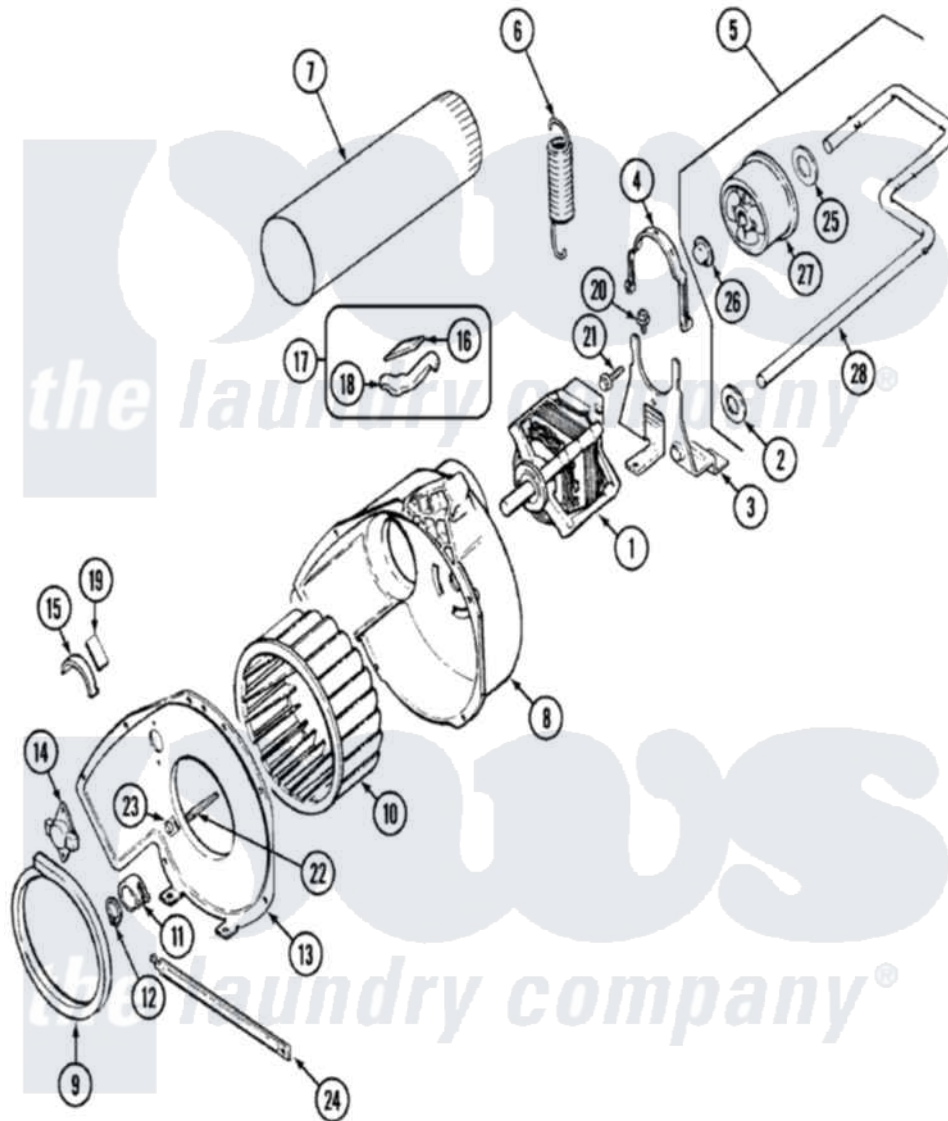

Maytag PYET244AZW 05 - MOTOR & DRIVE

Maytag Residential Maytag PYET244AZW Dryer Parts Parts Diagram 05 - MOTOR & DRIVE
 Click on the part number to view part

Item	Original Part Number	Replaced By	Status	Part Description
1	31001589	W10410996		Motor-Drve
"	31001344			Pulley, Idler
2	25-7815			Washer
3	31001570			Bracket, Motor
4	53-0214	660658		Clamp, Motor Mounting 343481 685441
5	31001710			Idler Arm Assembly
6	31001465			Spring, Idler
7	25-2134	W10116760		Screw
"	53-0134			Duct, Exhaust
8	53-1801			Housing, Blower
9	31001541			Seal, Blower/Collector Duct
10	31001317			Wheel, Blower
11	25-7823	312967		Clamp, Blower Housing
12	25-7855			Ring, Retaining
13	25-7807	33002917		Screw, No.10-16
"	53-1934			Cover, Blower Housing

14	25-2134	W10116760	Screw
"	31001192		Thermostat, Control
"	31001088		Thermostat, Control
15	31001470		Glide, Tumbler
16	31001356		Pad, Glide
17	LA-1006		Glide Kit, Tumbler
18	31001469		Glide, Tumbler
19	31001356		Pad, Glide
20	25-7963	31001571	Screw, 10-24 x 0700 Hxwshrd Ty
21	25-7733	681414	Screw, 10AB X 1/2
22	53-1026		Guide, Vane Inlet
23	25-3457		Screw, Sems
24	53-1625		Brace, Tumbler Support
25	25-7815		Washer
26	25-7957		Pushnut
27	31001344		Pulley, Idler
28	31001711		Arm, Idler