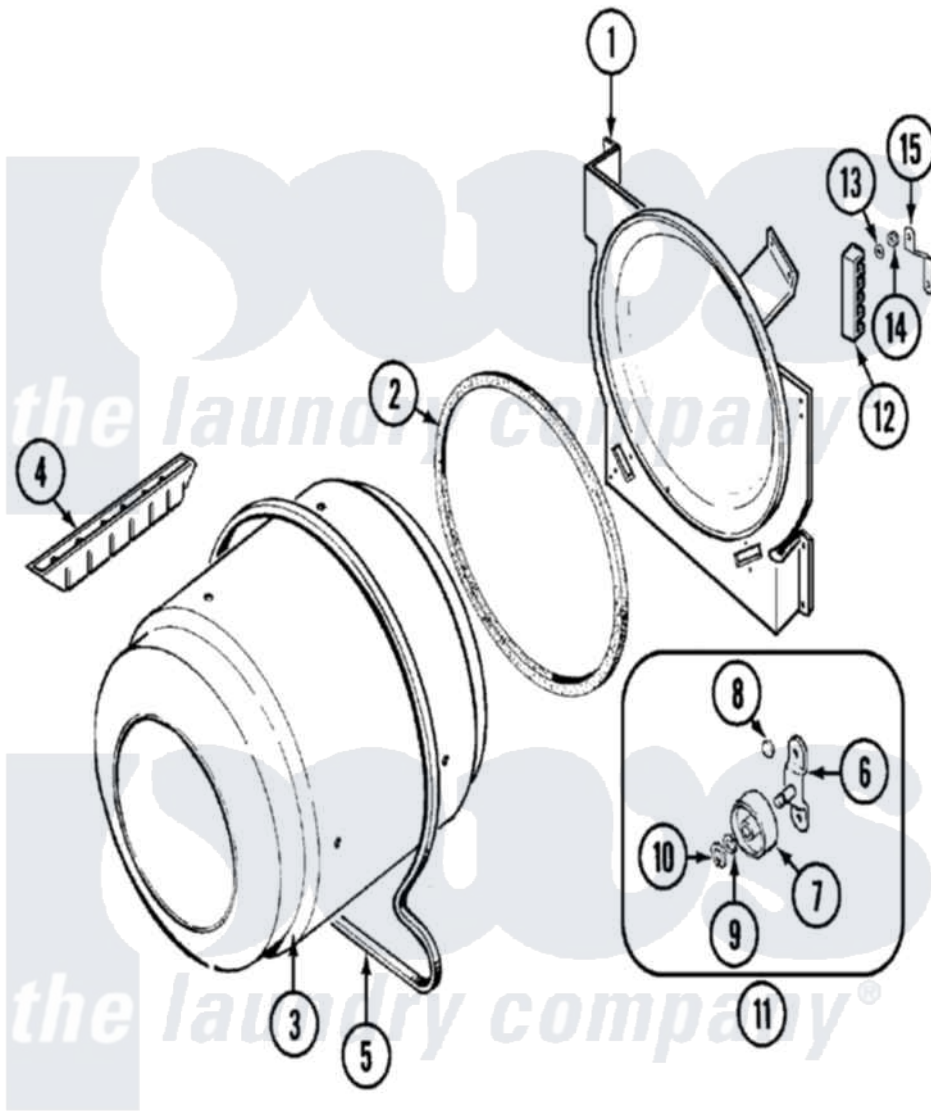

Maytag PYET244AZW 07 - TUMBLER

Maytag Residential Maytag PYET244AZW Dryer Parts Parts Diagram 07 - TUMBLER
 Click on the part number to view part

Item	Original Part Number	Replaced By	Status	Part Description
1	31001581			Bulkhead With Seal
"	31001580	313806		Screw
"	25-7741	W10116760		Screw
"	31001775			Cover, Lens Hole
2	31001747			Seal Assembly
3	53-1250			Cylinder
4	53-1249		Not Available	BAFFLE, WHITE
"	25-7759	3196164		Screw
5	31531589	341241		Belt
6	25-7101	3351614		Screw, Gearcase Cover Mounting
"	53-0197			Support Assembly-Cylinder Rear
7	31001096			Roller
8	25-7813			Spacer
9	25-7814			Washer
10	25-7854			Ring, Retaining

11	LA-1008		Rr Roller Kit
12	53-0284		Cover, Terminal
"	25-7952	3400074	Screw
"	53-1518		Block, Terminal
13	25-3122		Washer, Flat
14	25-0027	112432	Nut
15	53-0965		Not Available STRAP, GROUND