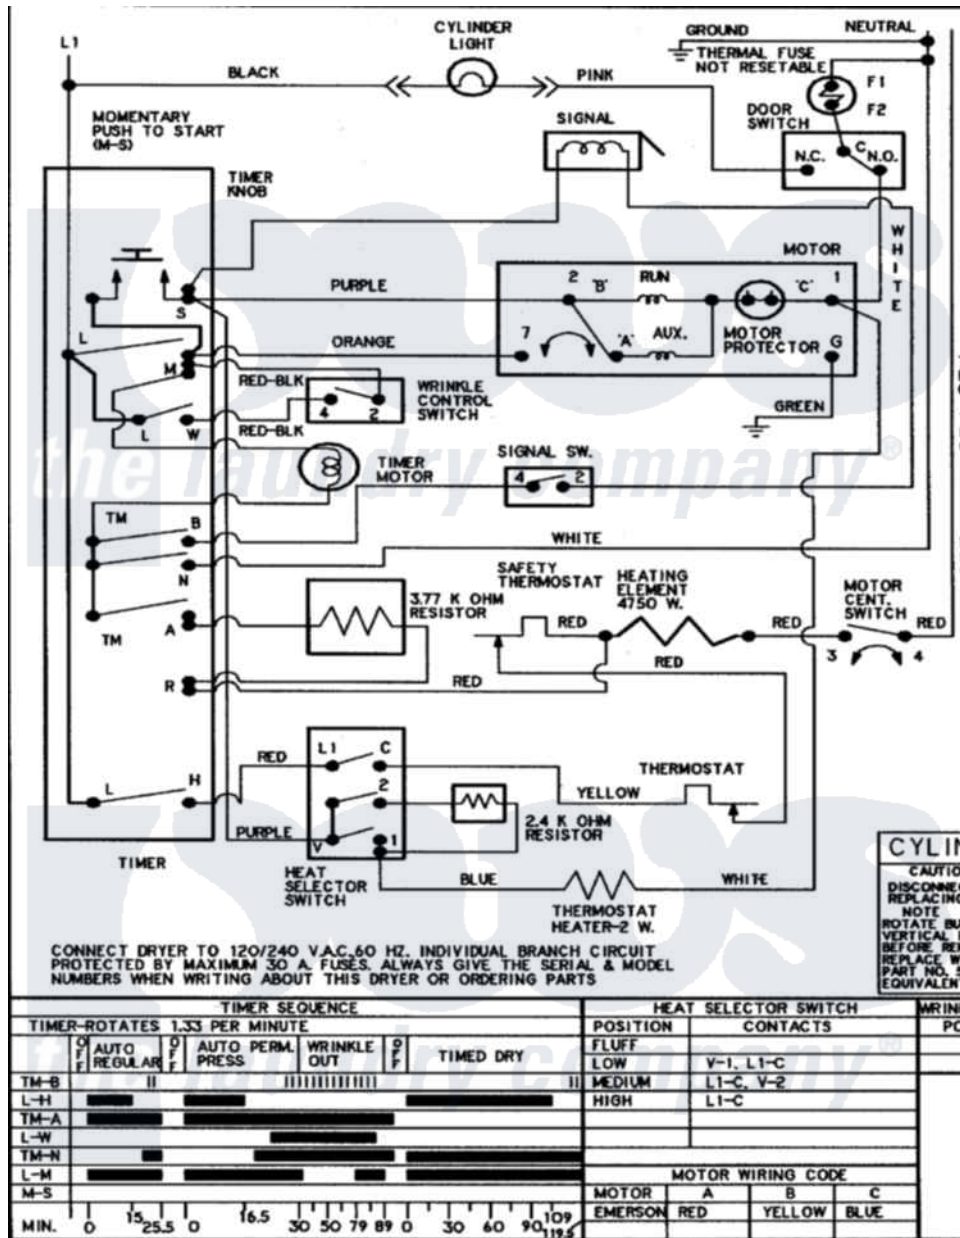

Maytag PYET344AZW 10 - WIRING INFORMATION (SERIES 15 ELEC)

Maytag Residential Maytag PYET344AZW Dryer Parts Parts Diagram 10 - WIRING INFORMATION (SERIES 15 ELEC)

[Click on the part number to view part](#)

Item	Original Part Number	Replaced By	Status	Part Description
NI	15003591		Not Available	WIRING INFORMATION