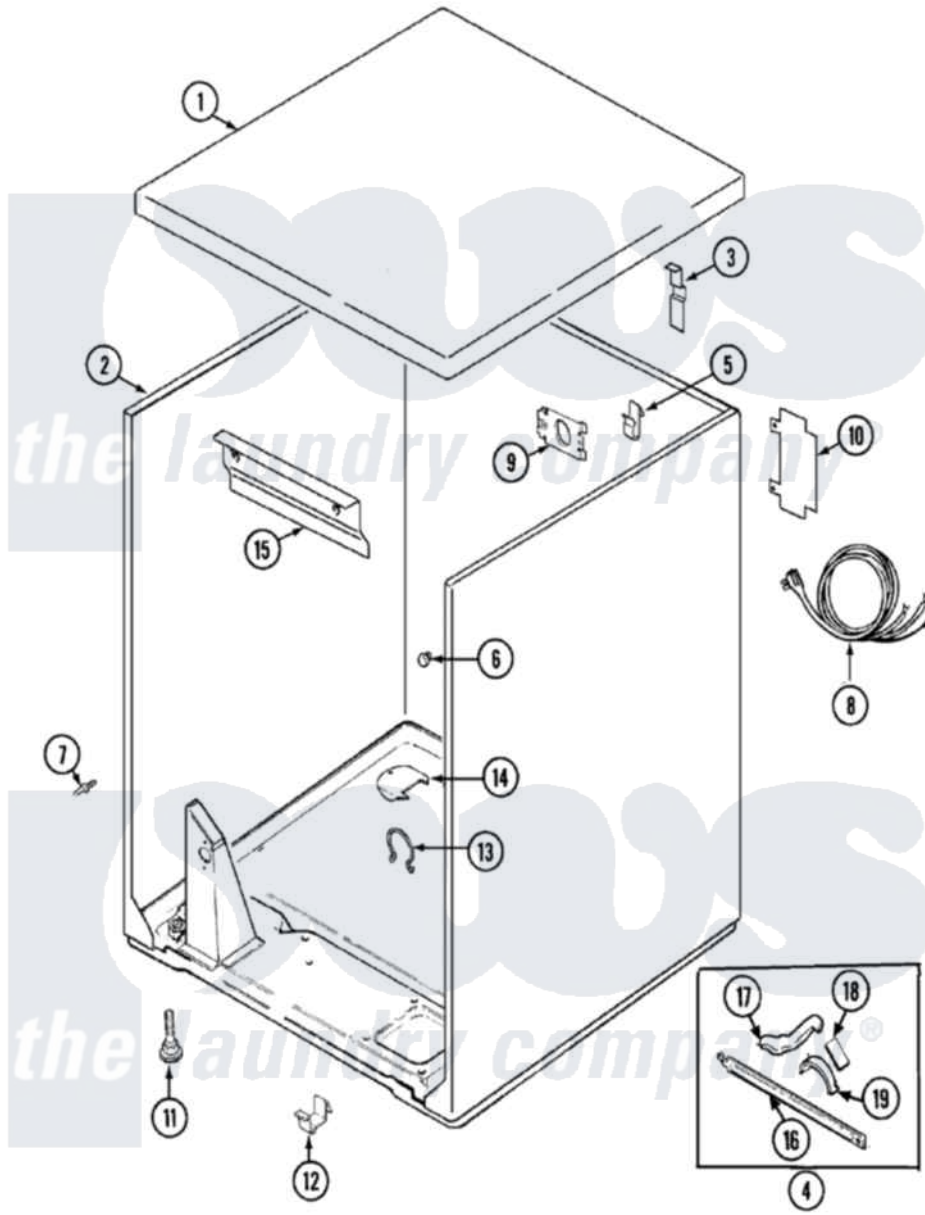

Maytag PYET444AYW 01 - CABINET

Maytag Residential Maytag PYET444AYW Dryer Parts Parts Diagram 01 - CABINET
 Click on the part number to view part

Item	Original Part Number	Replaced By	Status	Part Description
1	31001527			Reinfort, Top
"	31001220			Damper, Cabinet
"	31001423			Top, Cabinet
2	53-2559	31001714		Cabinet And Base Assembly
"	31001714			Cabinet And Base Assembly
3	35-4128			Pad, Hinge
"	63-5712			Hinge, Cabinet Top
"	25-3092	90767		Screw, 8A X 3/8 HeX Washer Head Tapping
4	12002126			Reinforcement Brace/Glide Kit
5	25-3034			Clip, Wiring
6	33-2653			Bumper, Cabinet
7	21001829			Post, Locating
9	53-0135		Not Available	SUPPORT, POWER CORD
"	25-7828	489483		Screw 10-32 X 1/2
10	25-7857	90767		Screw, 8A X 3/8 HeX Washer Head Tapping

"	53-0284		Cover, Terminal
11	63-5519	Not Available	LEG, LEVELING
12	53-0120		Clip, Front Panel
13	31001320	16515	Clip
14	25-7733	681414	Screw, 10AB X 1/2
"	53-1921		Shield, Wiring
15	25-3457		Screw, Sems
"	53-0133		Shield, Heat
16	53-1625		Brace, Tumbler Support
17	31001469		Glide, Tumbler
18	31001356		Pad, Glide
19	31001470		Glide, Tumbler