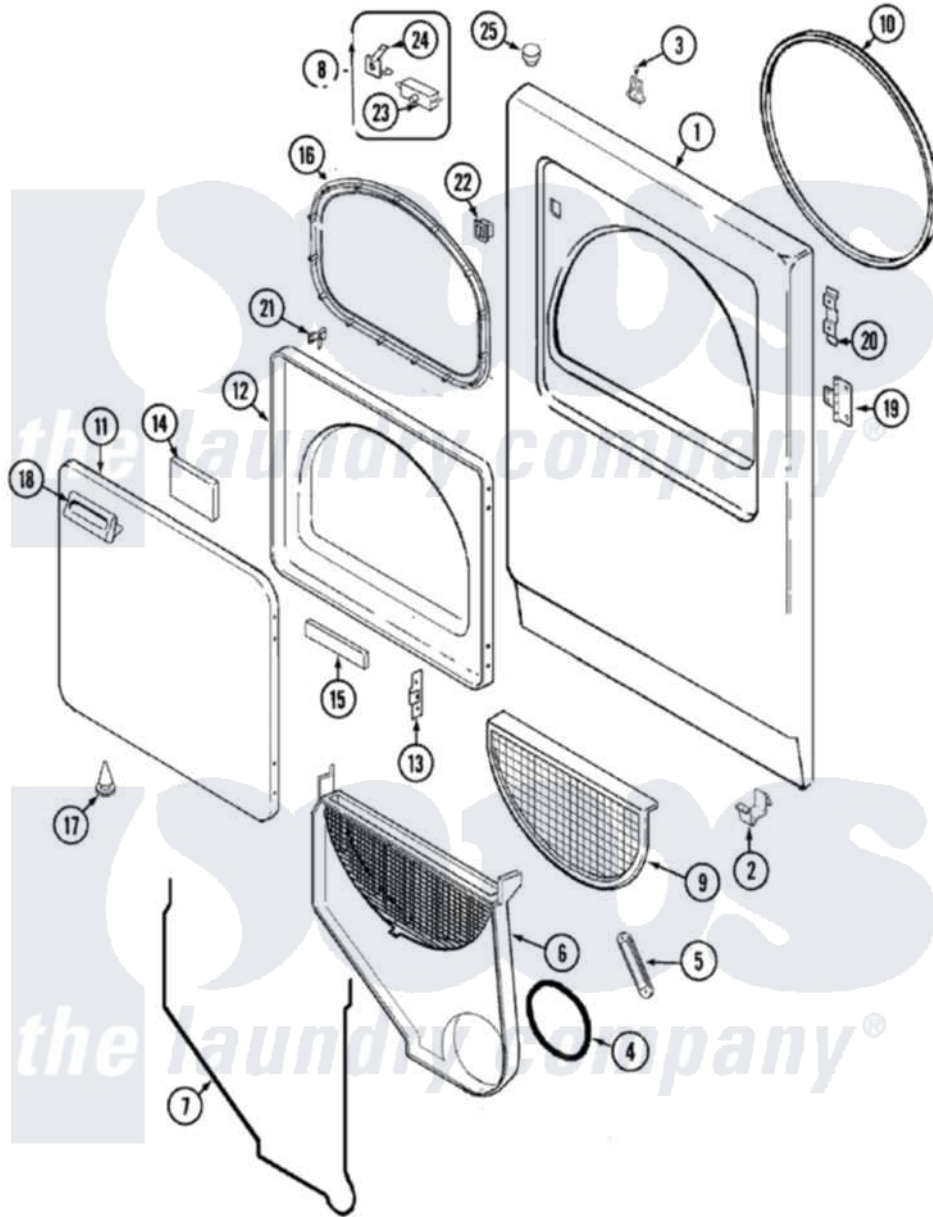

Maytag PYET444AYW 03 - DOOR

Maytag [Residential Maytag PYET444AYW Dryer Parts](#) Parts Diagram 03 - DOOR
 Click on the part number to view part

Item	Original Part Number	Replaced By	Status	Part Description
1	53-0726	31001771		Panel, Front
2	53-0120			Clip, Front Panel
3	31001526			Lock, Top
4	31001541			Seal, Blower/Collector Duct
5	31001558			Lead Assembly
"	33001809			Sensor Bar Assembly
6	12001324			Duct Kit, Collector
"	25-7810	415013-35		Screw
7	53-0204			Seal
8	LA-1005			Switch Kit
"	W10124350		Not Available	NOT REQUIRED PART OR SEE NOTE
9	53-0918			Filter, Lint
10	53-0281	31001747		Seal Assembly
11	25-7752	3196169		Screw, Element
"	53-0154			Panel, Outer Door
12	53-0912		Not Available	PANEL, INNER DOOR (WHT)

13	53-0119		Clip, Hinge
14	53-1490		Door Pad
15	53-1491		Door Pad
16	31001529		Seal, Door
17	25-7889		Plug Button
18	53-0927		Handle, Door
"	25-7810	415013-35	Screw
19	53-1492		Hinge, Dryer Door
"	25-7809		Screw, No.6-20 1/2 Flthd Torx
20	53-0121	Not Available	TWIN NUT
"	31001786	98006631	Screw
21	53-2364	LA-1003	Door Catch Kit
22	53-0187	LA-1003	Door Catch Kit
23	53-0148		Switch, Door
"	31001732	53-0148	Switch, Door
24	31001319		Clip, Switch
"	31001733		Clip, Switch
25	33-2653		Bumper, Cabinet