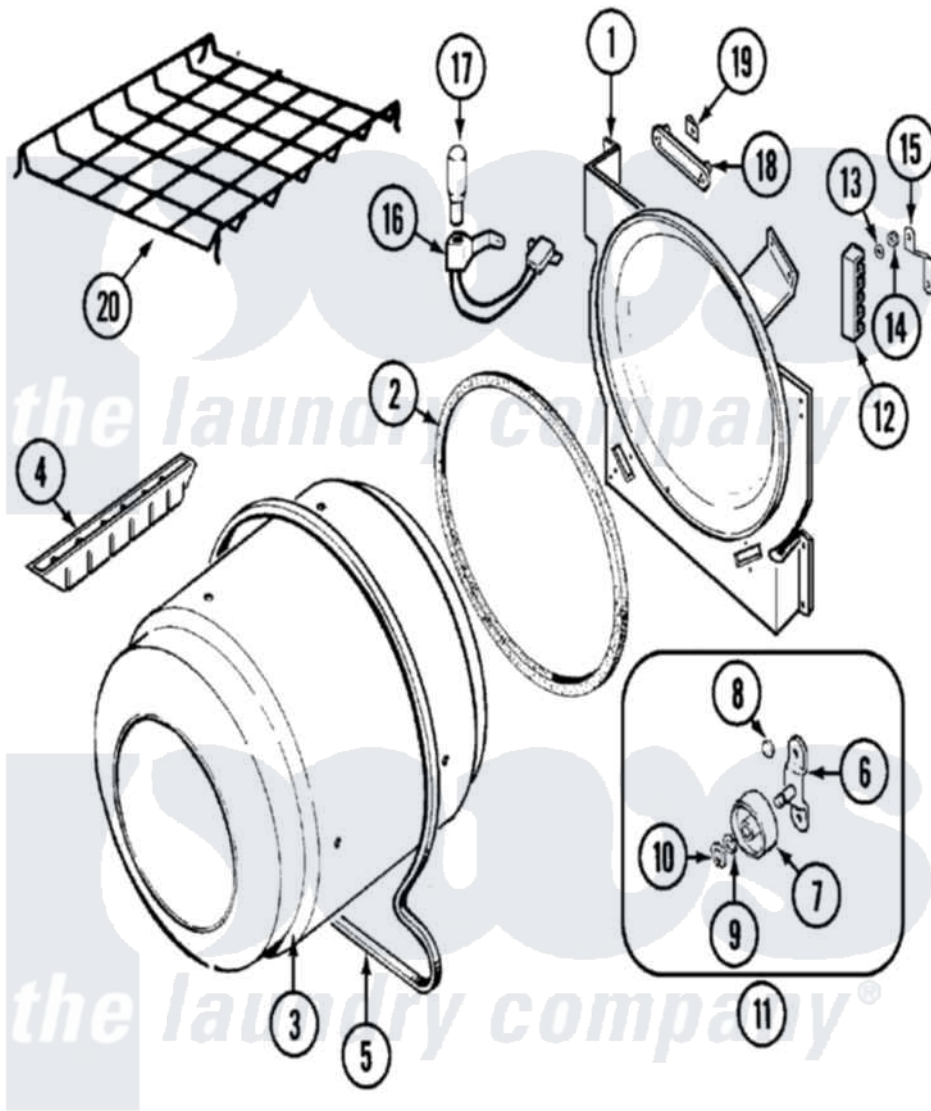

# Maytag PYET444AYW 07 - TUMBLER

Maytag Residential Maytag PYET444AYW Dryer Parts Parts Diagram 07 - TUMBLER  
 Click on the part number to view part

Item	Original Part Number	Replaced By	Status	Part Description
1	25-7741	<a href="#">W10116760</a>		Screw
"	<a href="#">LA-1054</a>			Dryer Bulkhead Kit
2	53-0281	<a href="#">31001747</a>		Seal Assembly
3	<a href="#">53-1250</a>			Cylinder
4	25-7759	<a href="#">3196164</a>		Screw
"	53-1249		Not Available	BAFFLE, WHITE
5	31531589	<a href="#">341241</a>		Belt
6	25-7101	<a href="#">3351614</a>		Screw, Gearcase Cover Mounting
"	<a href="#">53-0197</a>			Support Assembly-Cylinder Rear
7	<a href="#">31001096</a>			Roller
8	<a href="#">25-7813</a>			Spacer
9	<a href="#">25-7814</a>			Washer
10	<a href="#">25-7854</a>			Ring, Retaining
11	<a href="#">LA-1008</a>			Rr Roller Kit
12	<a href="#">53-1518</a>			Block, Terminal

"	25-7952	<a href="#">3400074</a>	Screw
13	<a href="#">25-3122</a>		Washer, Flat
14	25-0027	<a href="#">112432</a>	Nut
15	53-0965		Not Available STRAP, GROUND
16	<a href="#">53-1580</a>		Receptacle Assembly
"	<a href="#">25-3457</a>		Screw, Sems
17	53-0570	<a href="#">A3167501</a>	Lamp Oven, Int.
18	<a href="#">53-0174</a>		Lens, Bulb
19	25-3562	<a href="#">3195558</a>	Nut
20	<a href="#">21001495</a>		Rack, Drying