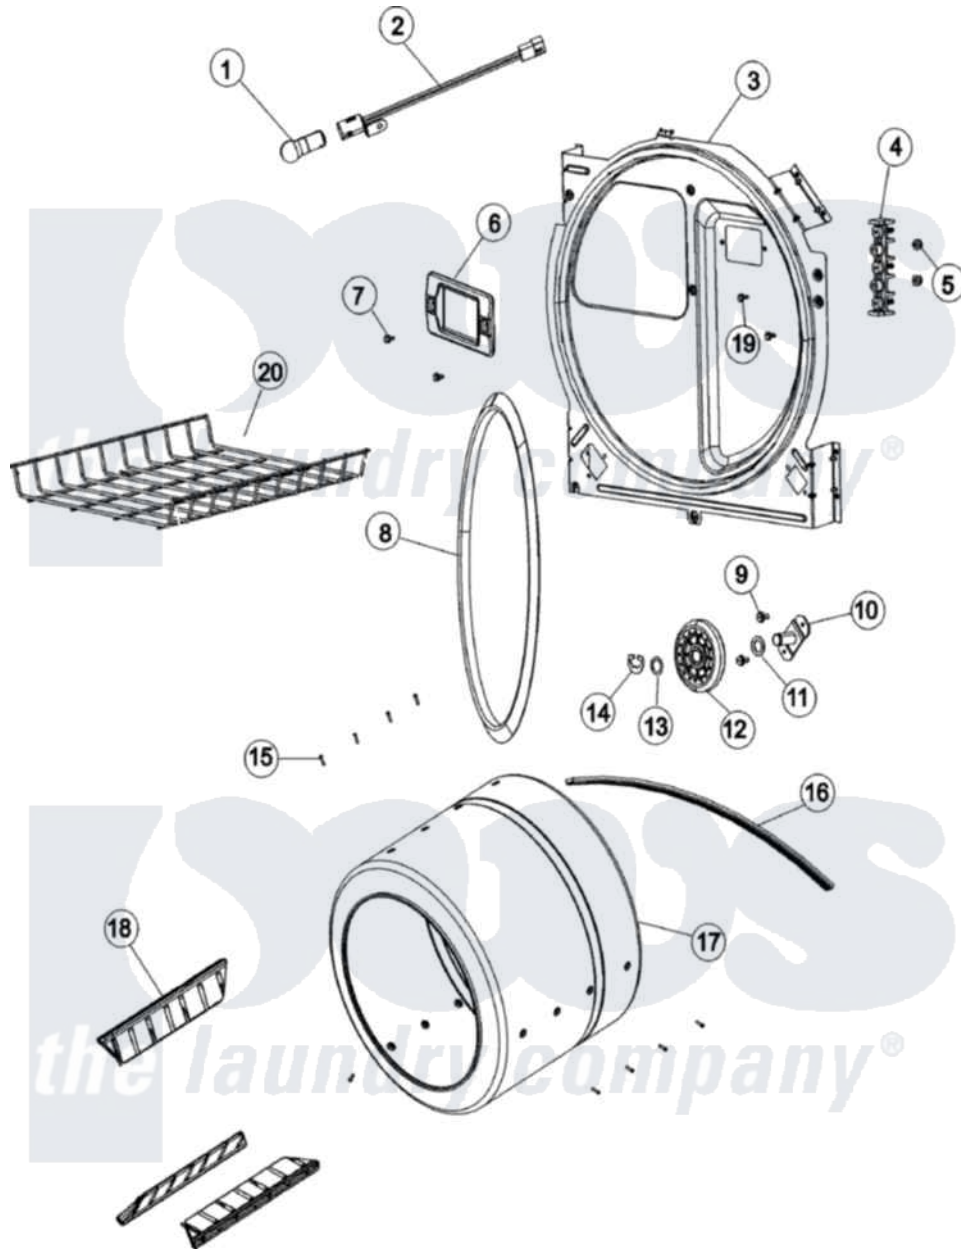

# Maytag PYET444AYW 08 - TUMBLER (SERIES 12)

Maytag Residential Maytag PYET444AYW Dryer Parts Parts Diagram 08 - TUMBLER (SERIES 12)  
 Click on the part number to view part

Item	Original Part Number	Replaced By	Status	Part Description
1	<a href="#">31001575</a>			Bulb, Cylinder Light
2	31001579		Not Available	RECEPTACLE ASM, CYLINDER LIGHT
3	<a href="#">31001581</a>			Bulkhead With Seal
4	<a href="#">53-1518</a>			Block, Terminal
5	<a href="#">25-3122</a>			Washer, Flat
"	25-0027	<a href="#">112432</a>		Nut
6	31001585		Not Available	LENS, CYLINDER LIGHT
7	31001580	<a href="#">313806</a>		Screw
8	31001548	<a href="#">31001747</a>		Seal Assembly
9	25-7101	<a href="#">3351614</a>		Screw, Gearcase Cover Mounting
10	<a href="#">53-0197</a>			Support Assembly-Cylinder Rear
11	<a href="#">31001583</a>			Spacer, Roller
12	<a href="#">31001096</a>			Roller
13	<a href="#">25-7814</a>			Washer

14	<a href="#">25-7854</a>		Ring, Retaining
15	25-7759	<a href="#">3196164</a>	Screw
16	31531589	<a href="#">341241</a>	Belt
17	<a href="#">53-1250</a>		Cylinder
18	53-1249	Not Available	BAFFLE, WHITE
19	25-7952	<a href="#">3400074</a>	Screw
20	<a href="#">21001495</a>		Rack, Drying