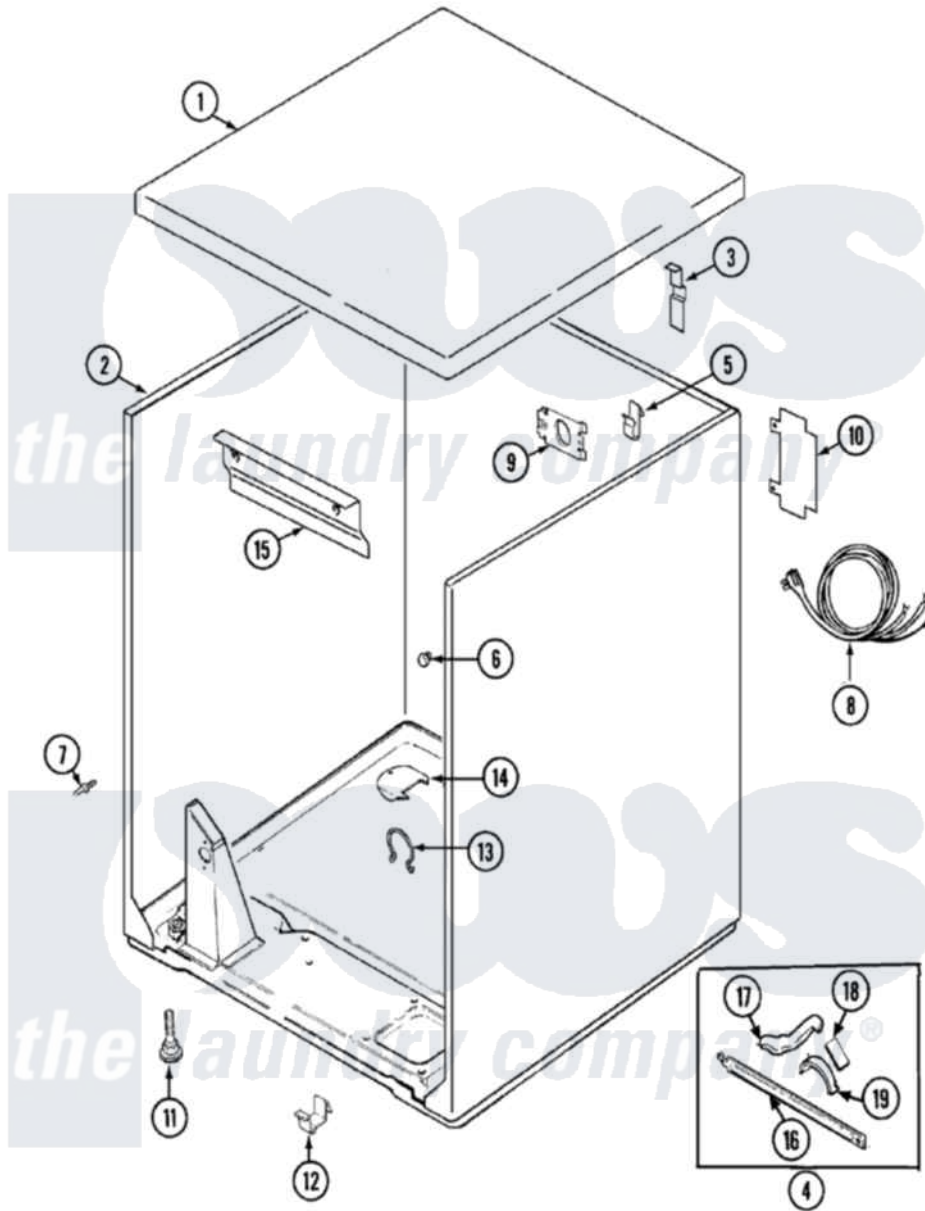

# Maytag PYET444AZW 01 - CABINET

Maytag Residential Maytag PYET444AZW Dryer Parts Parts Diagram 01 - CABINET  
 Click on the part number to view part

Item	Original Part Number	Replaced By	Status	Part Description
1	<a href="#">31001220</a>			Damper, Cabinet
"	<a href="#">31001527</a>			Reinfortment, Top
"	<a href="#">31001423</a>			Top, Cabinet
2	<a href="#">31001714</a>			Cabinet And Base Assembly
"	53-2559	<a href="#">31001714</a>		Cabinet And Base Assembly
3	25-3092	<a href="#">90767</a>		Screw, 8A X 3/8 HeX Washer Head Tapping
"	<a href="#">35-4128</a>			Pad, Hinge
"	<a href="#">63-5712</a>			Hinge, Cabinet Top
4	<a href="#">12002126</a>			Reinforcement Brace/Glide Kit
5	<a href="#">25-3034</a>			Clip, Wiring
6	<a href="#">33-2653</a>			Bumper, Cabinet
7	<a href="#">21001829</a>			Post, Locating
8	31001019		Not Available	CORD, POWER
11	63-5519		Not Available	LEG, LEVELING
12	<a href="#">53-0120</a>			Clip, Front Panel
13	31001320	<a href="#">16515</a>		Clip

14	<a href="#">53-1921</a>		Shield, Wiring
"	25-7733	<a href="#">681414</a>	Screw, 10AB X 1/2
16	<a href="#">53-1625</a>		Brace, Tumbler Support
17	<a href="#">31001469</a>		Glide, Tumbler
18	<a href="#">31001356</a>		Pad, Glide
19	<a href="#">31001470</a>		Glide, Tumbler