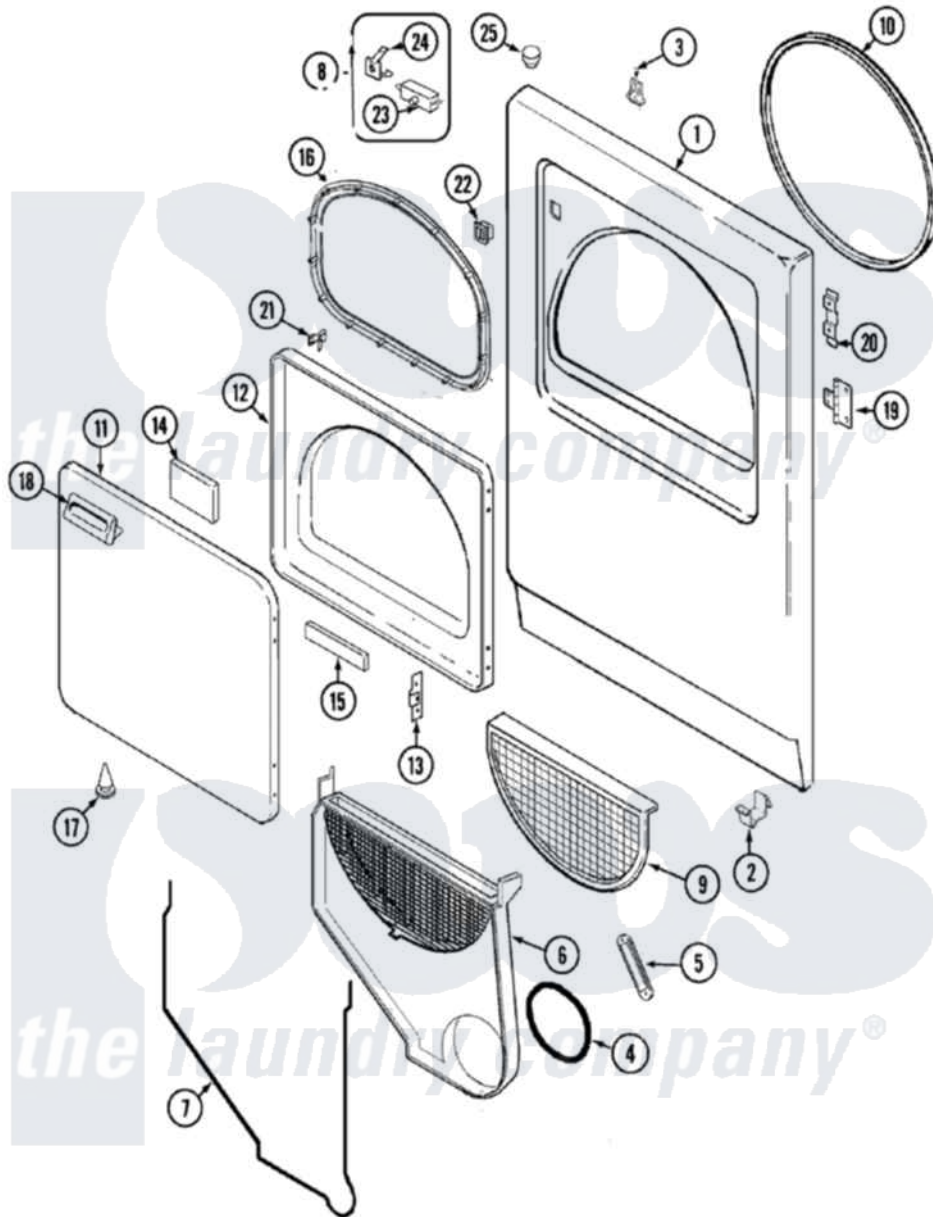

Maytag PYET444AZW 03 - DOOR

Maytag [Residential Maytag PYET444AZW Dryer Parts](#) Parts Diagram 03 - DOOR
 Click on the part number to view part

Item	Original Part Number	Replaced By	Status	Part Description
1	53-0726	31001771		Panel, Front
2	53-0120			Clip, Front Panel
3	31001526			Lock, Top
4	31001541			Seal, Blower/Collector Duct
5	31001558			Lead Assembly
"	33001809			Sensor Bar Assembly
6	12001324			Duct Kit, Collector
"	25-7810	415013-35		Screw
7	53-0204			Seal
8	LA-1005			Switch Kit
"	W10124350		Not Available	NOT REQUIRED PART OR SEE NOTE
9	53-0918			Filter, Lint
10	53-0281	31001747		Seal Assembly
11	25-7752	3196169		Screw, Element
"	53-0154			Panel, Outer Door
12	53-0912		Not Available	PANEL, INNER DOOR (WHT)

13	53-0119		Clip, Hinge
14	53-1490		Door Pad
15	53-1491		Door Pad
16	31001529		Seal, Door
17	25-7889		Plug Button
18	53-0927		Handle, Door
"	25-7810	415013-35	Screw
19	53-1492		Hinge, Dryer Door
"	25-7809		Screw, No.6-20 1/2 Flthd Torx
20	53-0121	Not Available	TWIN NUT
"	31001786	98006631	Screw
21	53-2364	LA-1003	Door Catch Kit
22	53-0187	LA-1003	Door Catch Kit
23	53-0148		Switch, Door
"	31001732	53-0148	Switch, Door
24	31001319		Clip, Switch
"	31001733		Clip, Switch
25	33-2653		Bumper, Cabinet