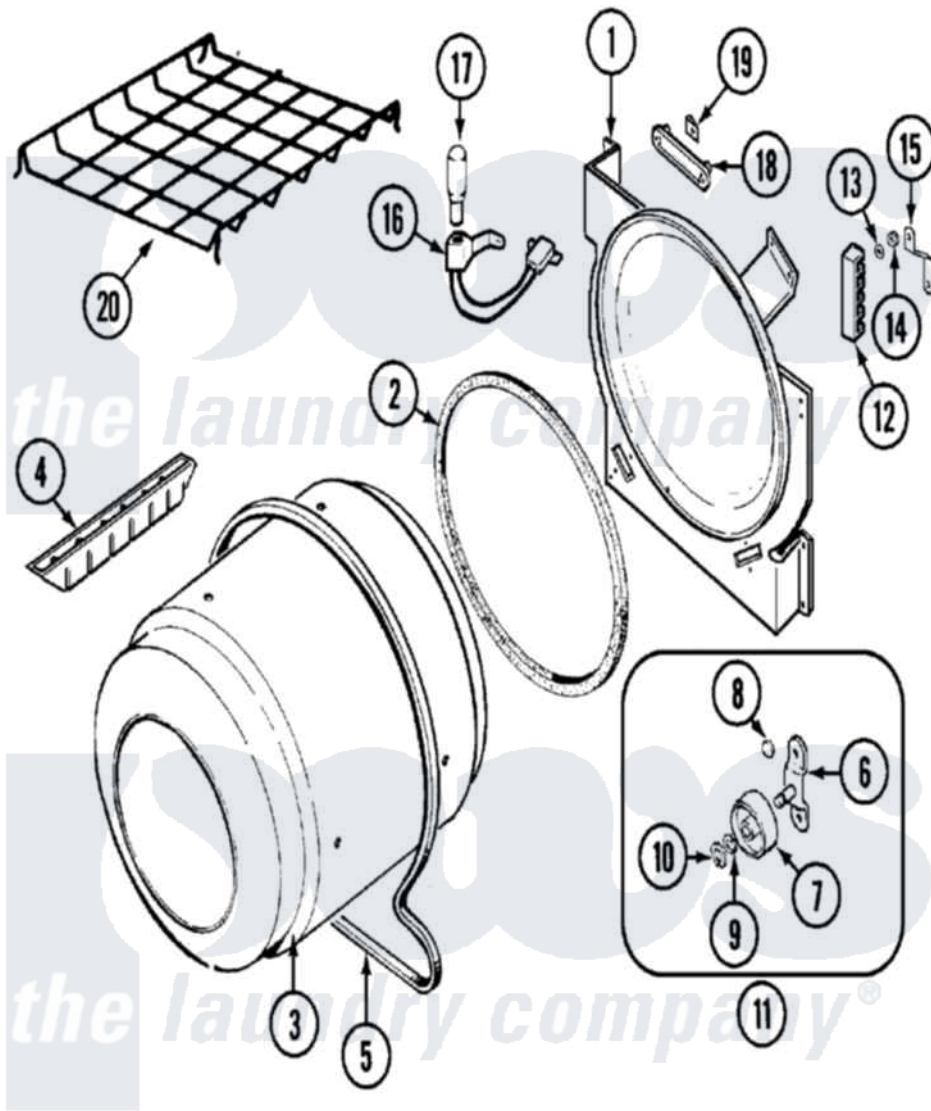

# Maytag PYET444AZW 06 - TUMBLER

Maytag Residential Maytag PYET444AZW Dryer Parts Parts Diagram 06 - TUMBLER  
 Click on the part number to view part

Item	Original Part Number	Replaced By	Status	Part Description
1	25-7741	<a href="#">W10116760</a>		Screw
"	<a href="#">LA-1054</a>			Dryer Bulkhead Kit
2	53-0281	<a href="#">31001747</a>		Seal Assembly
3	<a href="#">53-1250</a>			Cylinder
4	25-7759	<a href="#">3196164</a>		Screw
"	53-1249		Not Available	BAFFLE, WHITE
5	31531589	<a href="#">341241</a>		Belt
6	25-7101	<a href="#">3351614</a>		Screw, Gearcase Cover Mounting
"	<a href="#">53-0197</a>			Support Assembly-Cylinder Rear
7	<a href="#">31001096</a>			Roller
8	<a href="#">25-7813</a>			Spacer
9	<a href="#">25-7814</a>			Washer
10	<a href="#">25-7854</a>			Ring, Retaining
11	<a href="#">LA-1008</a>			Rr Roller Kit
12	<a href="#">53-1518</a>			Block, Terminal

"	25-7952	<a href="#">3400074</a>	Screw
13	<a href="#">25-3122</a>		Washer, Flat
14	25-0027	<a href="#">112432</a>	Nut
15	53-0965		Not Available STRAP, GROUND
16	<a href="#">53-1580</a>		Receptacle Assembly
"	<a href="#">25-3457</a>		Screw, Sems
17	53-0570	<a href="#">A3167501</a>	Lamp Oven, Int.
18	<a href="#">53-0174</a>		Lens, Bulb
19	25-3562	<a href="#">3195558</a>	Nut
20	<a href="#">21001495</a>		Rack, Drying