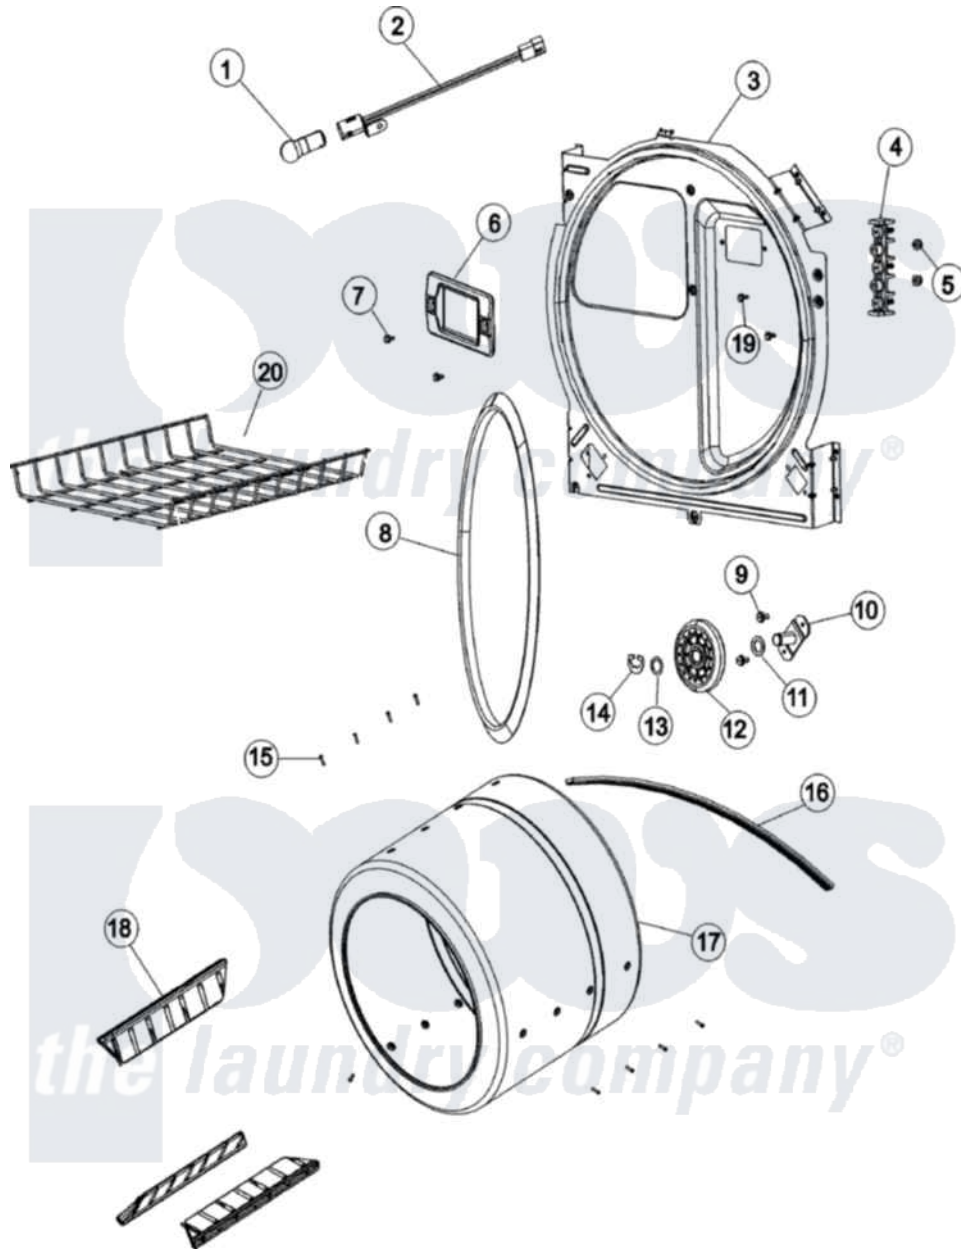

# Maytag PYET444AZW 07 - TUMBLER (SERIES 12)

Maytag Residential Maytag PYET444AZW Dryer Parts Parts Diagram 07 - TUMBLER (SERIES 12)  
 Click on the part number to view part

Item	Original Part Number	Replaced By	Status	Part Description
1	<a href="#">31001575</a>			Bulb, Cylinder Light
2	31001579		Not Available	RECEPTACLE ASM, CYLINDER LIGHT
3	<a href="#">31001581</a>			Bulkhead With Seal
4	<a href="#">53-1518</a>			Block, Terminal
5	<a href="#">25-3122</a>			Washer, Flat
"	25-0027	<a href="#">112432</a>		Nut
6	31001585		Not Available	LENS, CYLINDER LIGHT
7	31001580	<a href="#">313806</a>		Screw
8	31001548	<a href="#">31001747</a>		Seal Assembly
9	25-7101	<a href="#">3351614</a>		Screw, Gearcase Cover Mounting
10	<a href="#">53-0197</a>			Support Assembly-Cylinder Rear
11	<a href="#">31001583</a>			Spacer, Roller
12	<a href="#">31001096</a>			Roller
13	<a href="#">25-7814</a>			Washer

14	<a href="#">25-7854</a>		Ring, Retaining
15	25-7759	<a href="#">3196164</a>	Screw
16	31531589	<a href="#">341241</a>	Belt
17	<a href="#">53-1250</a>		Cylinder
18	53-1249	Not Available	BAFFLE, WHITE
19	25-7952	<a href="#">3400074</a>	Screw
20	<a href="#">21001495</a>		Rack, Drying