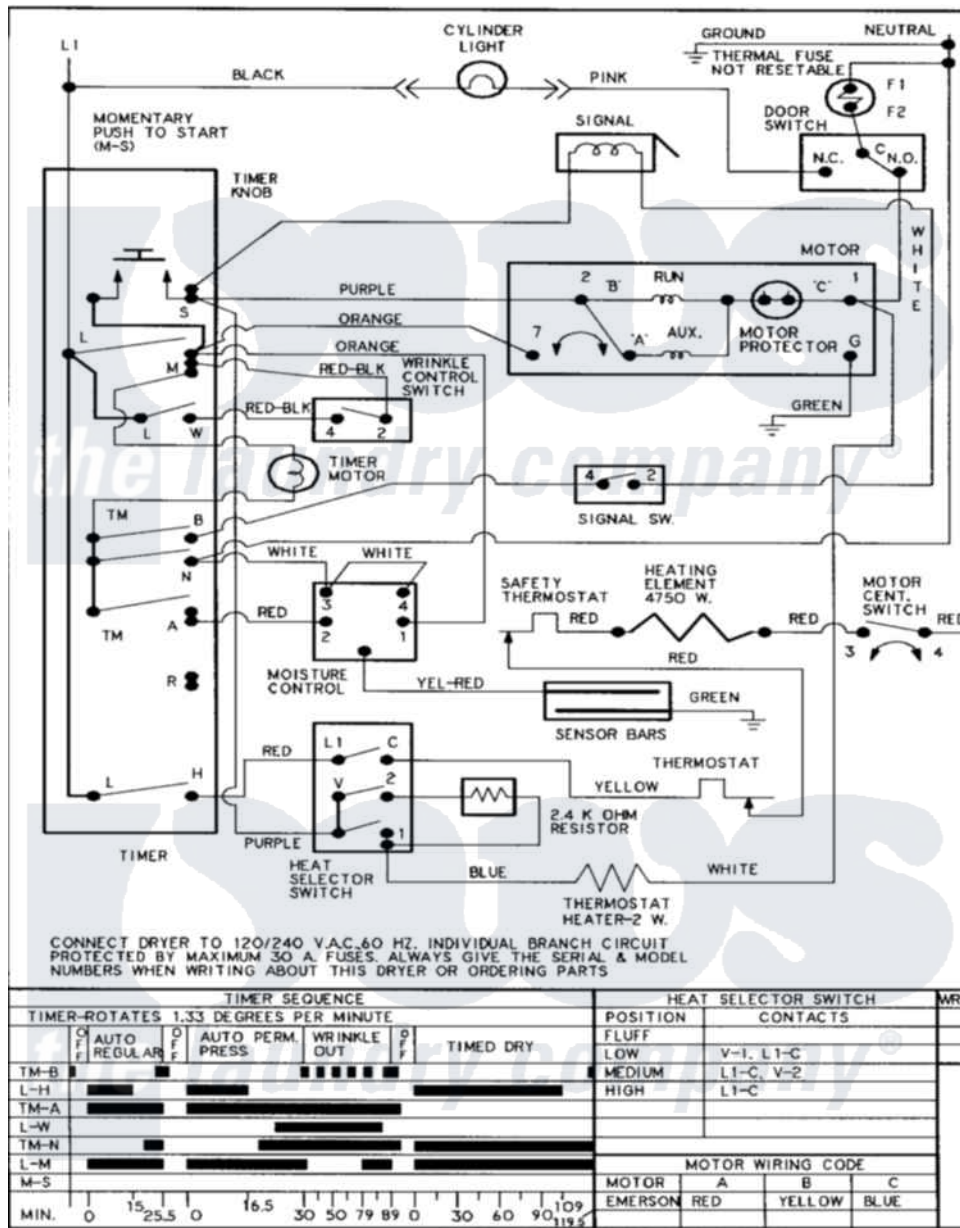

Maytag PYET444AZW 10 - WIRING INFORMATION (SERIES 15 ELEC)

Maytag Residential Maytag PYET444AZW Dryer Parts Parts Diagram 10 - WIRING INFORMATION (SERIES 15 ELEC)

Click on the part number to view part

Item	Original Part Number	Replaced By	Status	Part Description
NI	15003593		Not Available	WIRING INFORMATION