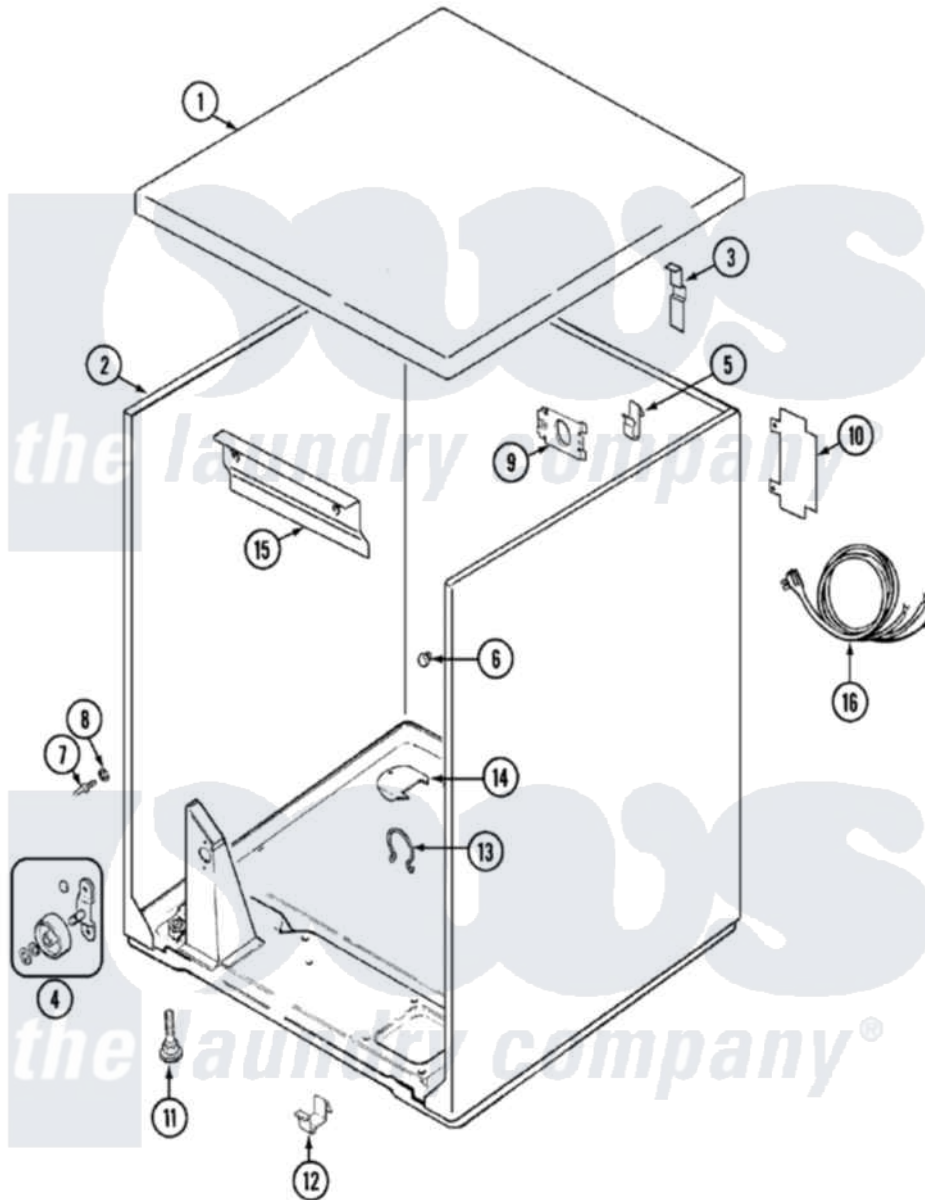

Maytag PYG1000AWW 01 - CABINET

Maytag Residential Maytag PYG1000AWW Dryer Parts Parts Diagram 01 - CABINET
 Click on the part number to view part

Item	Original Part Number	Replaced By	Status	Part Description
1	53-2435		Not Available	TOP, CABINET
2	53-2559	31001714		Cabinet And Base Assembly
3	25-3092	90767		Screw, 8A X 3/8 HeX Washer Head Tapping
"	63-5712			Hinge, Cabinet Top
4	LA-1007	12002126		Reinforcement Brace/Glide Kit
"	LA-1008			Rr Roller Kit
5	25-3034			Clip, Wiring
6	33-2653			Bumper, Cabinet
7	53-0643			Pin, Locator
8	53-0200			Sleeve, Locator Pin
"	25-0224	3400029		Nut, Adapter Plate
9	25-7857	90767		Screw, 8A X 3/8 HeX Washer Head Tapping
"	53-0136			Cover, Supply Cord
10	25-7857	90767		Screw, 8A X 3/8 HeX Washer Head Tapping

"	53-0284		Cover, Terminal
11	63-5834	Not Available	LEG, LEVELING
12	53-0120		Clip, Front Panel
13	25-7027	16515	Clip
14	53-1921		Shield, Wiring
"	25-7741	W10116760	Screw
16	63-6259	31001547	Cord, Power