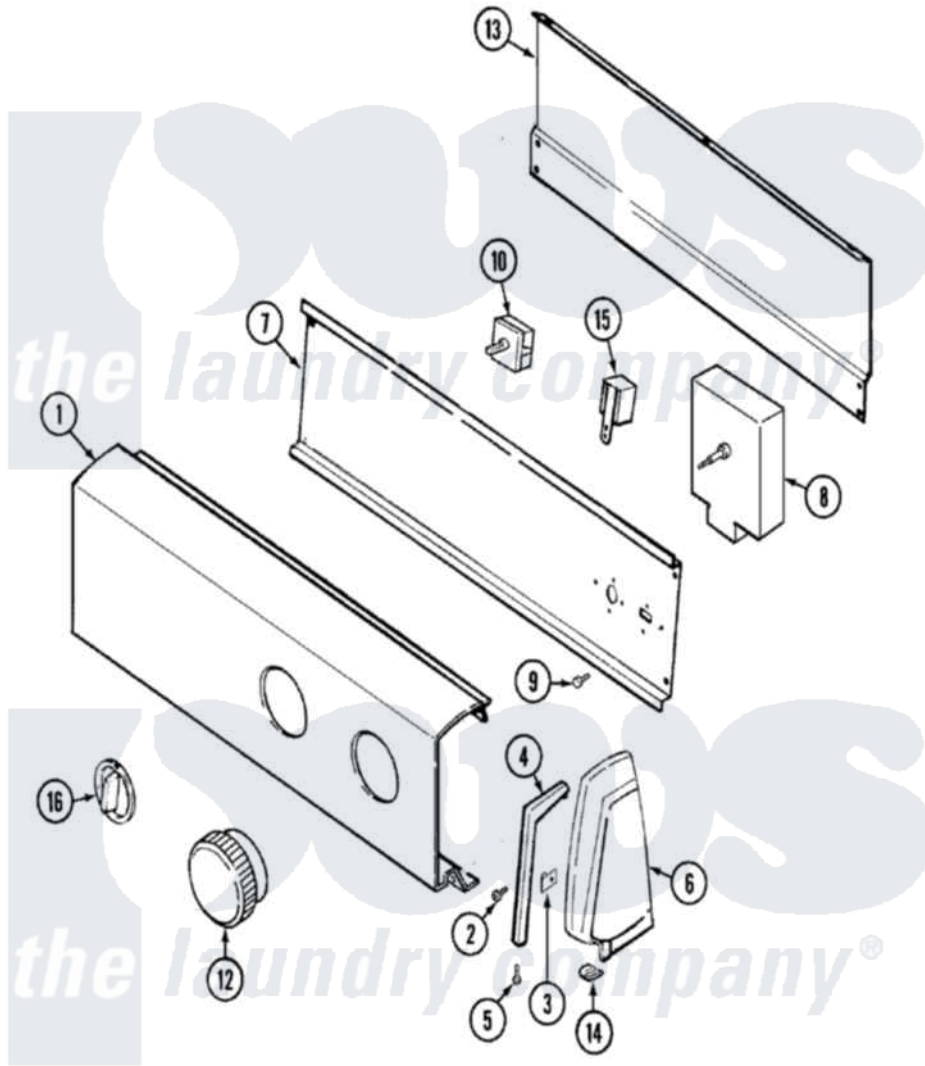

Maytag PYG1000AWW 02 - CONTROL PANEL

Maytag [Residential Maytag PYG1000AWW Dryer Parts](#) Parts Diagram 02 - CONTROL PANEL
 Click on the part number to view part

Item	Original Part Number	Replaced By	Status	Part Description
1	31001353		Not Available	PANEL, CONTROL (WHT)
2	25-7649	910187		Screw
3	25-7702			Speedclip, End Cap To Control Panel
4	31001055		Not Available	TRIM, ENDCAP (LT WHT)
"	31001054		Not Available	TRIM, ENDCAP (RT WHT)
5	25-7760			Screw
6	35-2669		Not Available	CAP, END (LT)(WHT)
"	35-2668	21001453		Cap- End
7	21001303		Not Available	SHIELD, CONTROL
"	31001193			Pad, Shield
8	53-1810			Timer
9	31001119	W10116760		Screw
10	31001236			Switch, Temperature
12	53-2525			Knob And Skirt Assembly
13	35-2688	21001460		Shield, Rear
"	25-3457			Screw, Sems

"	25-3092	90767	Screw, 8A X 3/8 HeX Washer Head Tapping
14	25-7851		Speedclip, End Cap To Top
15	53-1639		Buzzer Assembly
16	21001409	21002196	Knob-Selector
17	16000326		Guide, Quick Ref - Jenn-Air
18	31001354	Not Available	MANUAL, USE & CARE
"	31001365	Not Available	MANUAL, USE & CARE (FRCH)
19	12002417		Wire Kit