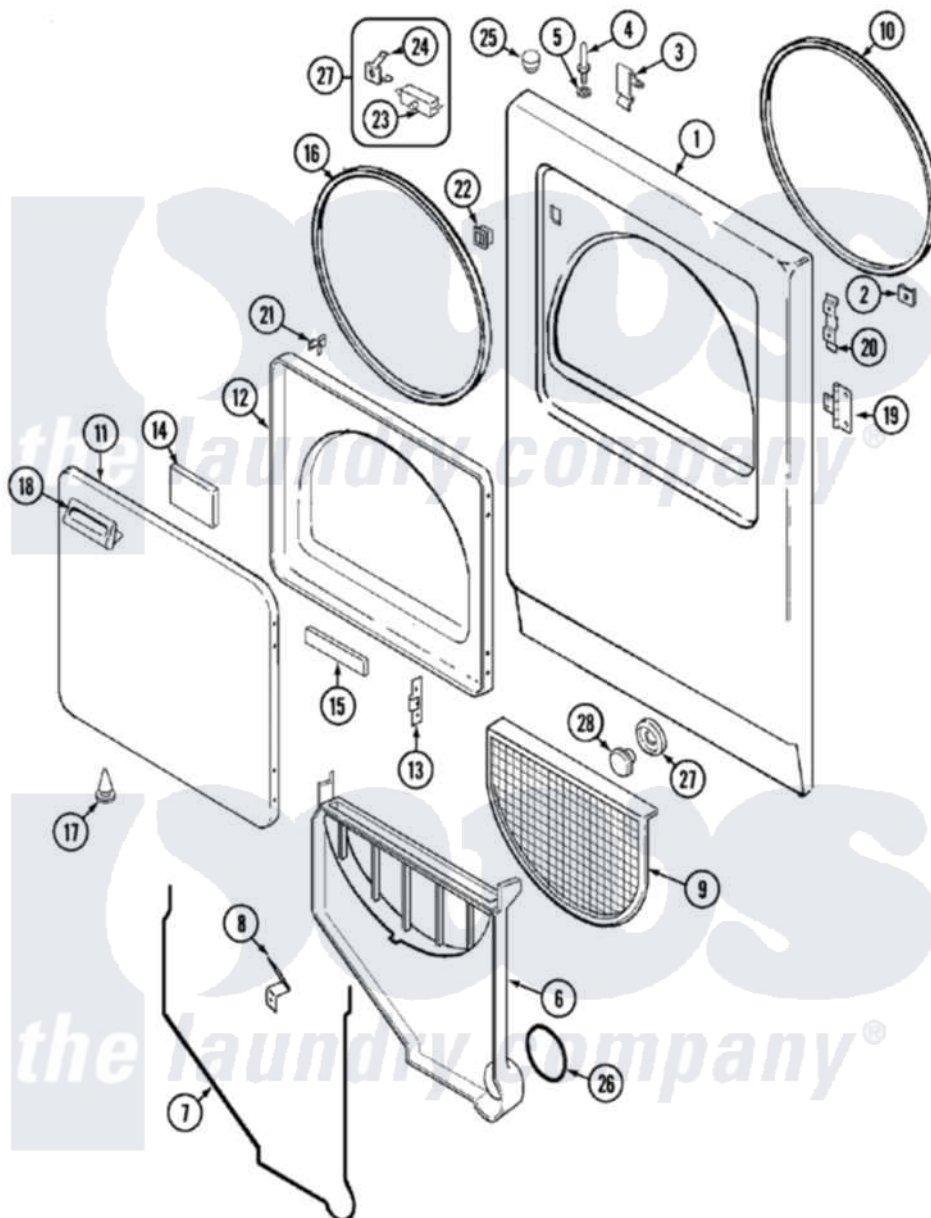

Maytag PYG1000AWW 03 - DOOR

Maytag [Residential Maytag PYG1000AWW Dryer Parts](#) Parts Diagram 03 - DOOR
 Click on the part number to view part

Item	Original Part Number	Replaced By	Status	Part Description
1	53-0727	12001190		Panel Kit
2	25-7817		Not Available	CLIP, U-TYPE
"	25-7820	489478		Screw, 8 X 1/2
3	25-7220			Clip, Cabinet Top
4	53-0643			Pin, Locator
5	25-0224	3400029		Nut, Adapter Plate
"	53-0200			Sleeve, Locator Pin
6	25-7810	415013-35		Screw
"	53-1299	12001324		Duct Kit, Collector
7	53-0204			Seal
8	53-0123			Clip
9	53-0918			Filter, Lint
10	53-0281	31001747		Seal Assembly
11	25-7770	3196169		Screw, Element
"	53-0154			Panel, Outer Door
12	53-0912		Not Available	PANEL, INNER DOOR (WHT)

13	53-0119		Clip, Hinge
14	21001281		Damper, Sound Pad
"	53-1490		Door Pad
15	53-1491		Door Pad
16	53-0648	31001529	Seal, Door
17	25-7889		Plug Button
18	53-0927		Handle, Door
"	25-7810	415013-35	Screw
19	25-7809		Screw, No.6-20 1/2 Flthd Torx
"	53-1492		Hinge, Dryer Door
20	53-0121	Not Available	TWIN NUT
21	LA-1003		Door Catch Kit
"	53-2364	LA-1003	Door Catch Kit
22	53-0187	LA-1003	Door Catch Kit
23	53-0148		Switch, Door
24	63-5990	31001319	Clip, Switch
25	33-2653		Bumper, Cabinet
26	53-0203	12001324	Duct Kit, Collector
27	LA-1005		Switch Kit
28	53-0155	Not Available	PLUG, GAS ACCESS (WHT)
29	53-0156		Button, Gas Access