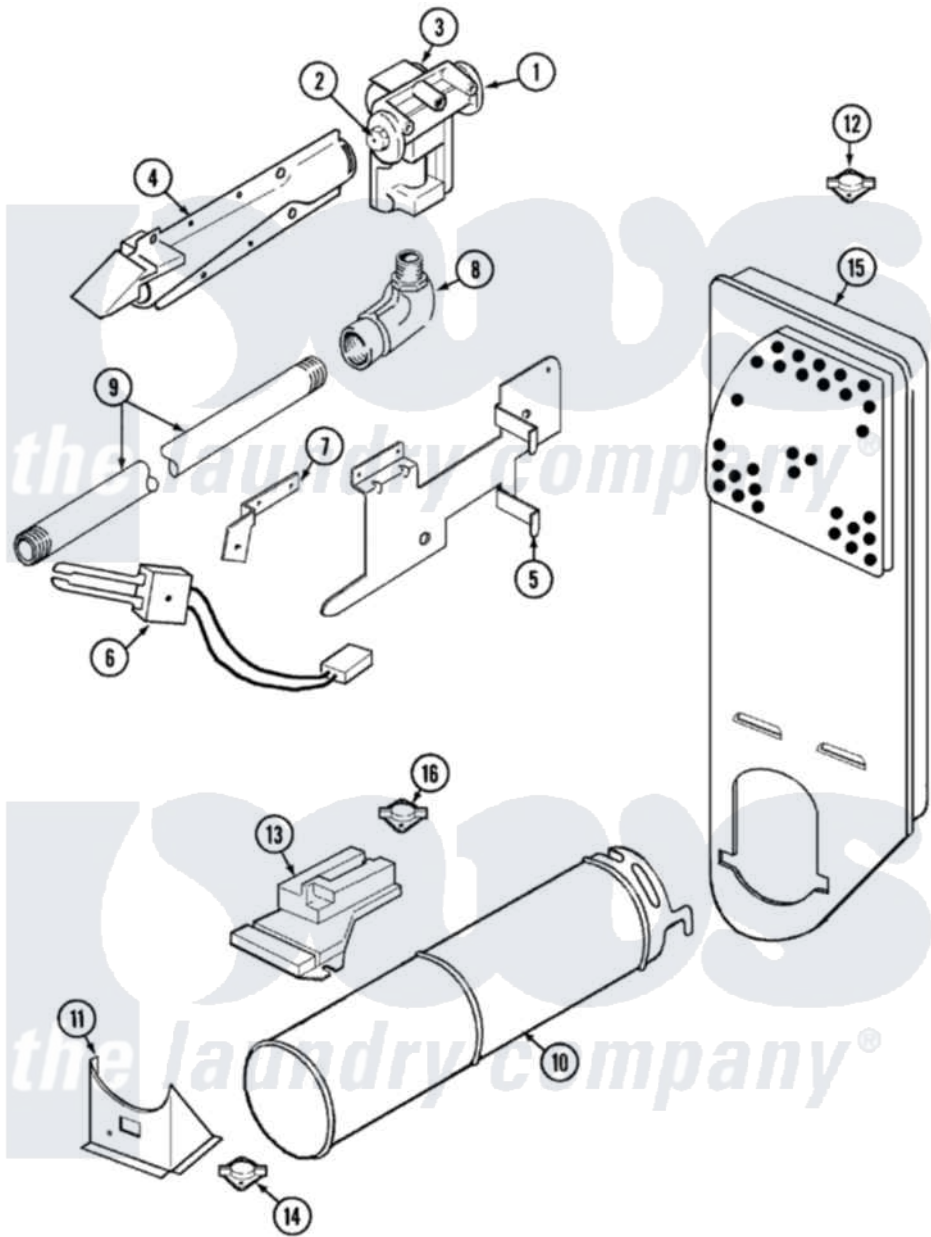

Maytag PYG1000AWW 04 - GAS CARRYING

Maytag Residential Maytag PYG1000AWW Dryer Parts Parts Diagram 04 - GAS CARRYING
 Click on the part number to view part

Item	Original Part Number	Replaced By	Status	Part Description
1	60-6846			Union Nut
"	31001368		Not Available	TAIL PIECE
"	31001485			Valve, Gas
2	63-3570			Burner Orifice
3	63-6615	279834		Coil-Valve
"	63-6614	279834		Coil-Valve
4	63-6682	31001784		Burner
5	53-0140			Mtg Bracket
"	25-3034			Clip, Wiring
"	25-7741	W10116760		Screw
6	25-7744	8281196		Screw
"	53-0689	31001556		Igniter
7	25-2134	W10116760		Screw
"	53-0686		Not Available	BRACKET
8	31001042			Valve, Gas Shut Off
9	53-2362	31001777		Main Gas L

10	25-7741	W10116760	Screw
"	53-1884		Housing, Heater
11	25-3092	90767	Screw, 8A X 3/8 HeX Washer Head Tapping
"	53-2363		Support, Heater Housing
12	53-1096	LA-1053	Fuse Kit, Thermal
"	25-0168		Screw
13	63-5013	338906	Radiant, Sensor
"	25-2134	W10116760	Screw
14	LA-1053		Fuse Kit, Thermal
"	25-0168		Screw
15	53-1706		Inlet Air Duct Assembly
"	25-7741	W10116760	Screw
16	53-1096	LA-1053	Fuse Kit, Thermal
17	12001031		Conversion Kit
"	63-6766		Conversion Kit