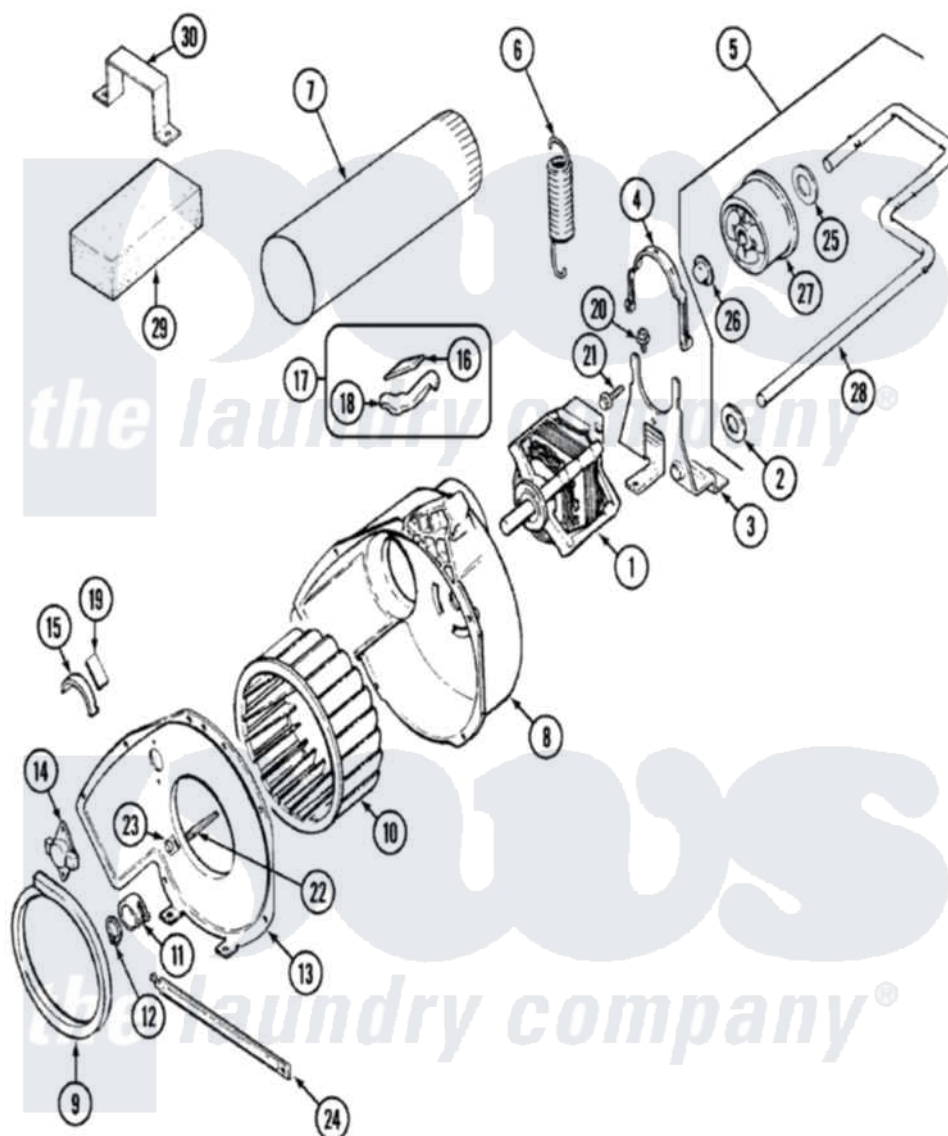

Maytag PYG1000AWW 05 - MOTOR & DRIVE

Maytag [Residential Maytag PYG1000AWW Dryer Parts](#) Parts Diagram 05 - MOTOR & DRIVE
 Click on the part number to view part

Item	Original Part Number	Replaced By	Status	Part Description
1	31001015	W10410996		Motor-Drive
"	31001316	W10410996		Motor-Drive
"	53-0932	31001535		Pulley, Motor
2	25-7815			Washer
3	25-7732	681414		Screw, 10AB X 1/2
"	53-1932	31001570		Bracket, Motor
4	53-0214	660658		Clamp, Motor Mounting 343481 685441
5	53-2287			Idler Assembly
6	53-2209	31001465		Spring, Idler
7	53-0134			Duct, Exhaust
"	25-2134	W10116760		Screw
8	53-1801			Housing, Blower
9	53-0203	12001324		Duct Kit, Collector
10	31001043			Wheel, Blower
"	31001317			Wheel, Blower
11	25-7823	312967		Clamp, Blower Housing

12	25-7855		Ring, Retaining
13	53-1934		Cover, Blower Housing
"	25-7435	33002917	Screw, No.10-16
14	53-0170	Not Available	THERMOSTAT, LO-LIMIT (120/110)
"	25-2134	W10116760	Screw
"	31001088		Thermostat, Control
15	53-2273	31001470	Glide, Tumbler
16	53-0724	31001356	Pad, Glide
17	LA-1006		Glide Kit, Tumbler
18	53-2272	31001469	Glide, Tumbler
19	53-1684	31001356	Pad, Glide
20	25-7963	31001571	Screw, 10-24 x 0700 Hxwshrd Ty
21	25-7674		Screw
22	53-1026		Guide, Vane Inlet
23	25-3457		Screw, Sems
24	53-1625		Brace, Tumbler Support
25	25-7815		Washer
26	25-7957		Pushnut
27	53-1628	31001344	Pulley, Idler
28	53-2250	53-2287	Idler Assembly
29	53-0645	Not Available	COUNTERWEIGHT
30	25-7732	681414	Screw, 10AB X 1/2
"	53-0644	Not Available	BRACKET