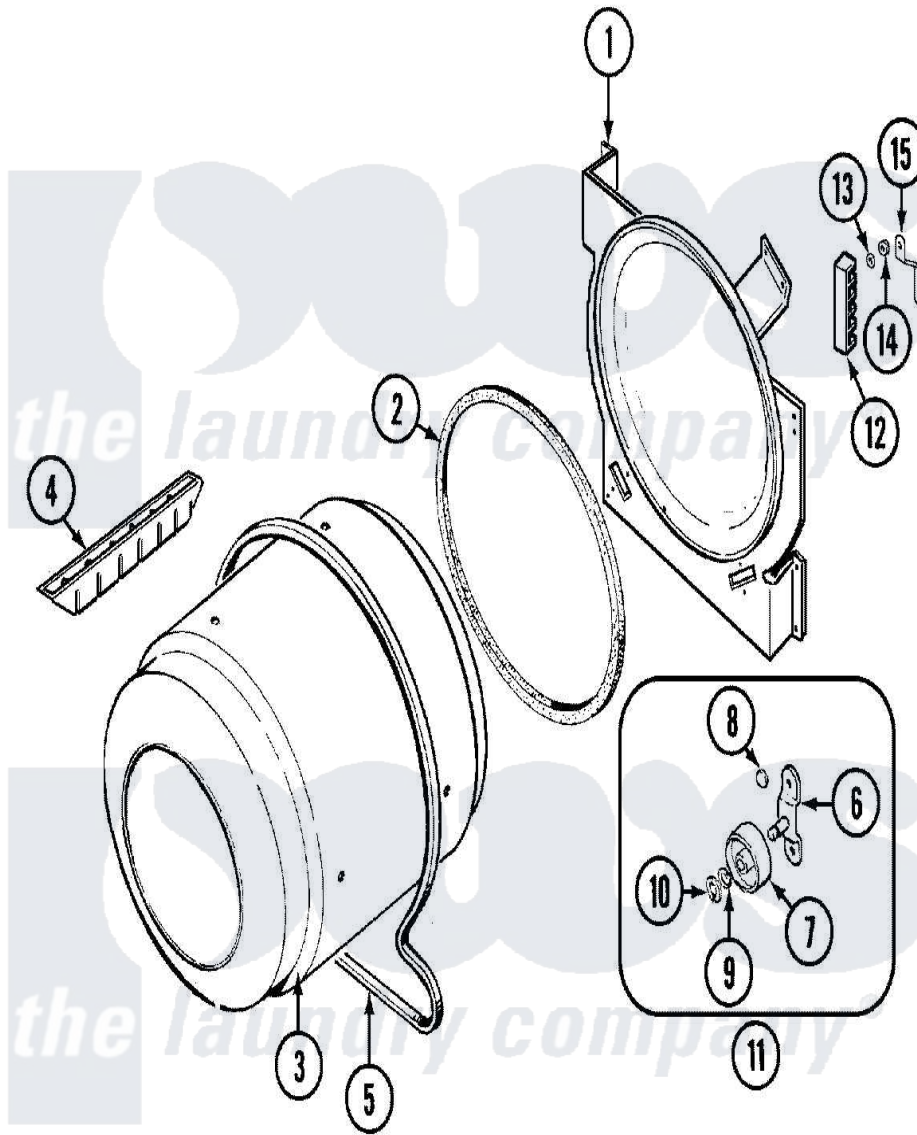

# Maytag PYG1000AWW 06 - TUMBLER

Maytag [Residential Maytag PYG1000AWW Dryer Parts](#) Parts Diagram 06 - TUMBLER  
 Click on the part number to view part

| Item | Original Part Number     | Replaced By              | Status        | Part Description               |
|------|--------------------------|--------------------------|---------------|--------------------------------|
| 1    | <a href="#">LA-1054</a>  |                          |               | Dryer Bulkhead Kit             |
| "    | 25-7733                  | <a href="#">681414</a>   |               | Screw, 10AB X 1/2              |
| 2    | 53-0281                  | <a href="#">31001747</a> |               | Seal Assembly                  |
| 3    | <a href="#">53-1250</a>  |                          |               | Cylinder                       |
| 4    | 25-7759                  | <a href="#">3196164</a>  |               | Screw                          |
| "    | Y02100002                |                          | Not Available | BAFFLE (WHT)                   |
| 5    | 31531589                 | <a href="#">341241</a>   |               | Belt                           |
| 6    | <a href="#">53-0197</a>  |                          |               | Support Assembly-Cylinder Rear |
| "    | 25-7101                  | <a href="#">3351614</a>  |               | Screw, Gearcase Cover Mounting |
| 7    | <a href="#">31001096</a> |                          |               | Roller                         |
| 8    | <a href="#">25-7813</a>  |                          |               | Spacer                         |
| 9    | <a href="#">25-7814</a>  |                          |               | Washer                         |
| 10   | <a href="#">25-7854</a>  |                          |               | Ring, Retaining                |
| 11   | <a href="#">LA-1008</a>  |                          |               | Rr Roller Kit                  |