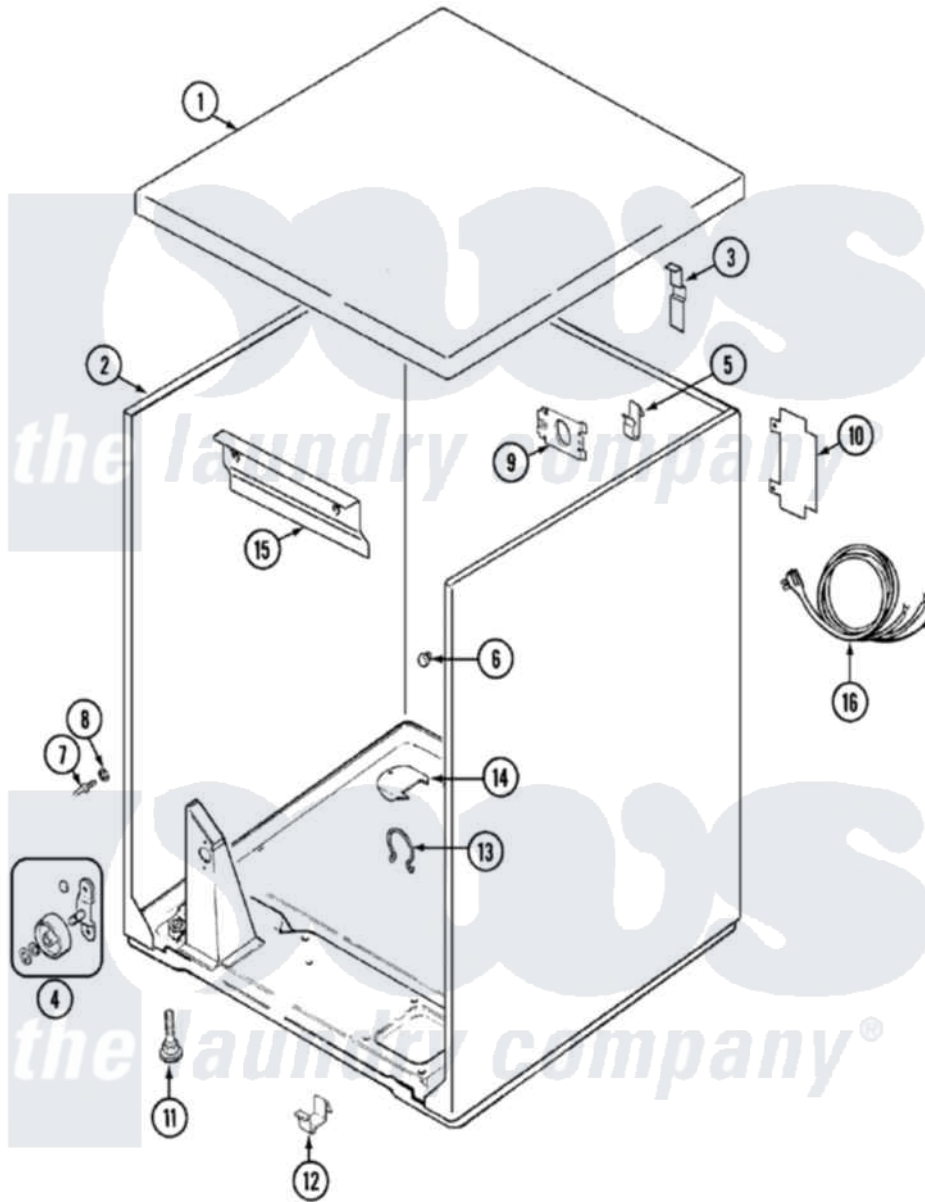

Maytag PYG2000AWW 01 - CABINET

Maytag Residential Maytag PYG2000AWW Dryer Parts Parts Diagram 01 - CABINET
 Click on the part number to view part

Item	Original Part Number	Replaced By	Status	Part Description
1	53-2435		Not Available	TOP, CABINET
2	53-2559	31001714		Cabinet And Base Assembly
3	63-5712			Hinge, Cabinet Top
"	25-3092	90767		Screw, 8A X 3/8 HeX Washer Head Tapping
4	LA-1007	12002126		Reinforcement Brace/Glide Kit
"	LA-1008			Rr Roller Kit
5	25-3034			Clip, Wiring
6	33-2653			Bumper, Cabinet
7	53-0643			Pin, Locator
8	53-0200			Sleeve, Locator Pin
"	25-0224	3400029		Nut, Adapter Plate
9	25-7857	90767		Screw, 8A X 3/8 HeX Washer Head Tapping
"	53-0136			Cover, Supply Cord
10	25-7857	90767		Screw, 8A X 3/8 HeX Washer Head Tapping

"	53-0284		Cover, Terminal
11	63-5519	Not Available	LEG, LEVELING
12	53-0120		Clip, Front Panel
13	25-7027	16515	Clip
14	53-1921		Shield, Wiring
"	25-7741	W10116760	Screw
16	63-6259	31001547	Cord, Power