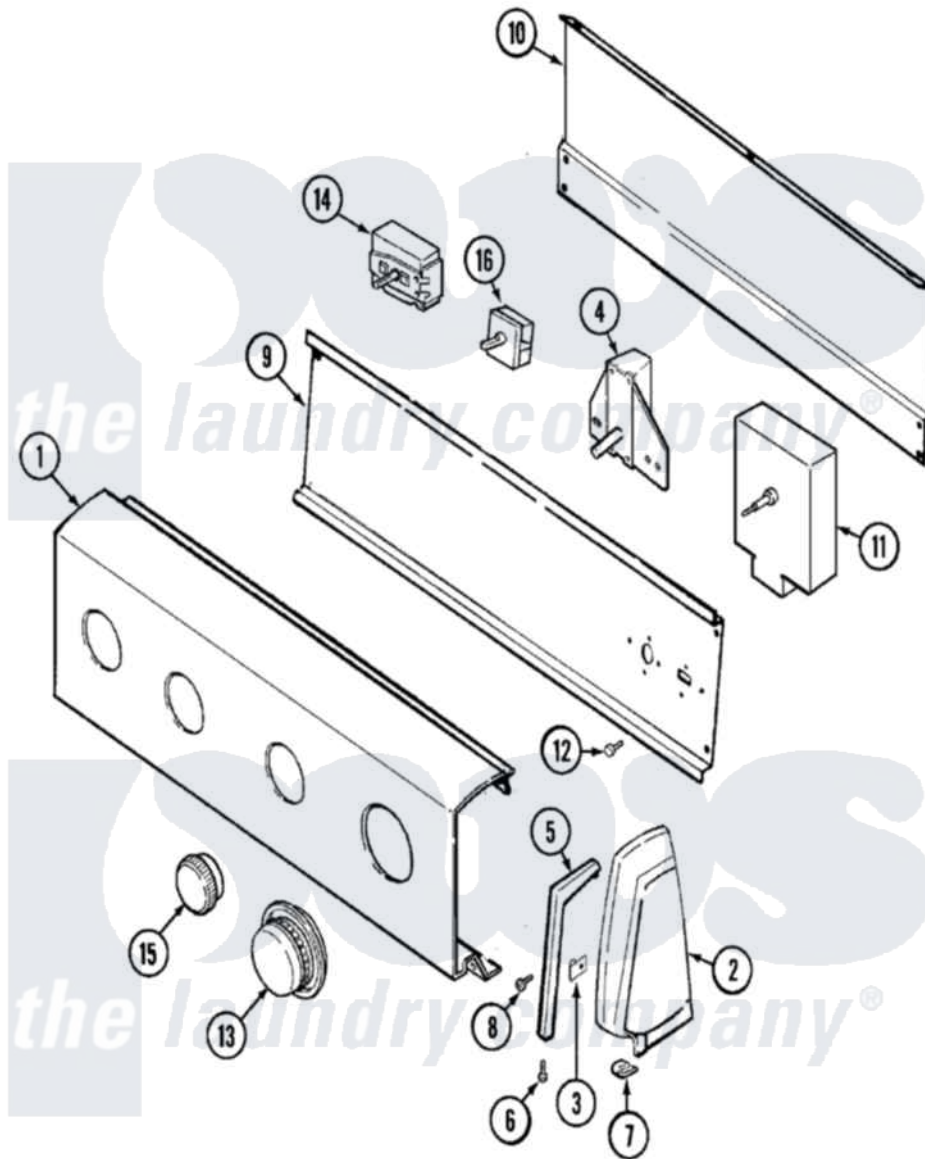

Maytag PYG2000AWW 02 - CONTROL PANEL

Maytag [Residential Maytag PYG2000AWW Dryer Parts](#) Parts Diagram 02 - CONTROL PANEL
 Click on the part number to view part

Item	Original Part Number	Replaced By	Status	Part Description
1	31001322			Panel, Control
2	25-3092	90767		Screw, 8A X 3/8 HeX Washer Head Tapping
"	35-2669		Not Available	CAP, END (LT)(WHT)
"	35-2668	21001453		Cap- End
3	25-7702			Speedclip, End Cap To Control Panel
4	53-1666			Buzzer - Adjustable
"	25-3092	90767		Screw, 8A X 3/8 HeX Washer Head Tapping
5	31001055		Not Available	TRIM, ENDCAP (LT WHT)
"	31001054		Not Available	TRIM, ENDCAP (RT WHT)
6	25-7760			Screw
7	25-7851			Speedclip, End Cap To Top
8	25-7649	910187		Screw
9	31001128		Not Available	SHIELD, CONTROL
"	31001193			Pad, Shield

10	25-3457		Screw, Sems
"	35-2688	21001460	Shield, Rear
"	25-3092	90767	Screw, 8A X 3/8 HeX Washer Head Tapping
11	53-1815	31001513	Timer
12	31001119	W10116760	Screw
13	31001195	53-2525	Knob And Skirt Assembly
14	25-3092	90767	Screw, 8A X 3/8 HeX Washer Head Tapping
"	31001236		Switch, Temperature
15	21001409	21002196	Knob-Selector
16	31001190		Switch, Two Position Rotary
"	25-3092	90767	Screw, 8A X 3/8 HeX Washer Head Tapping
17	31001323		Manual, Use And Care
18	16000326		Guide, Quick Ref - Jenn-Air
19	12002417		Wire Kit