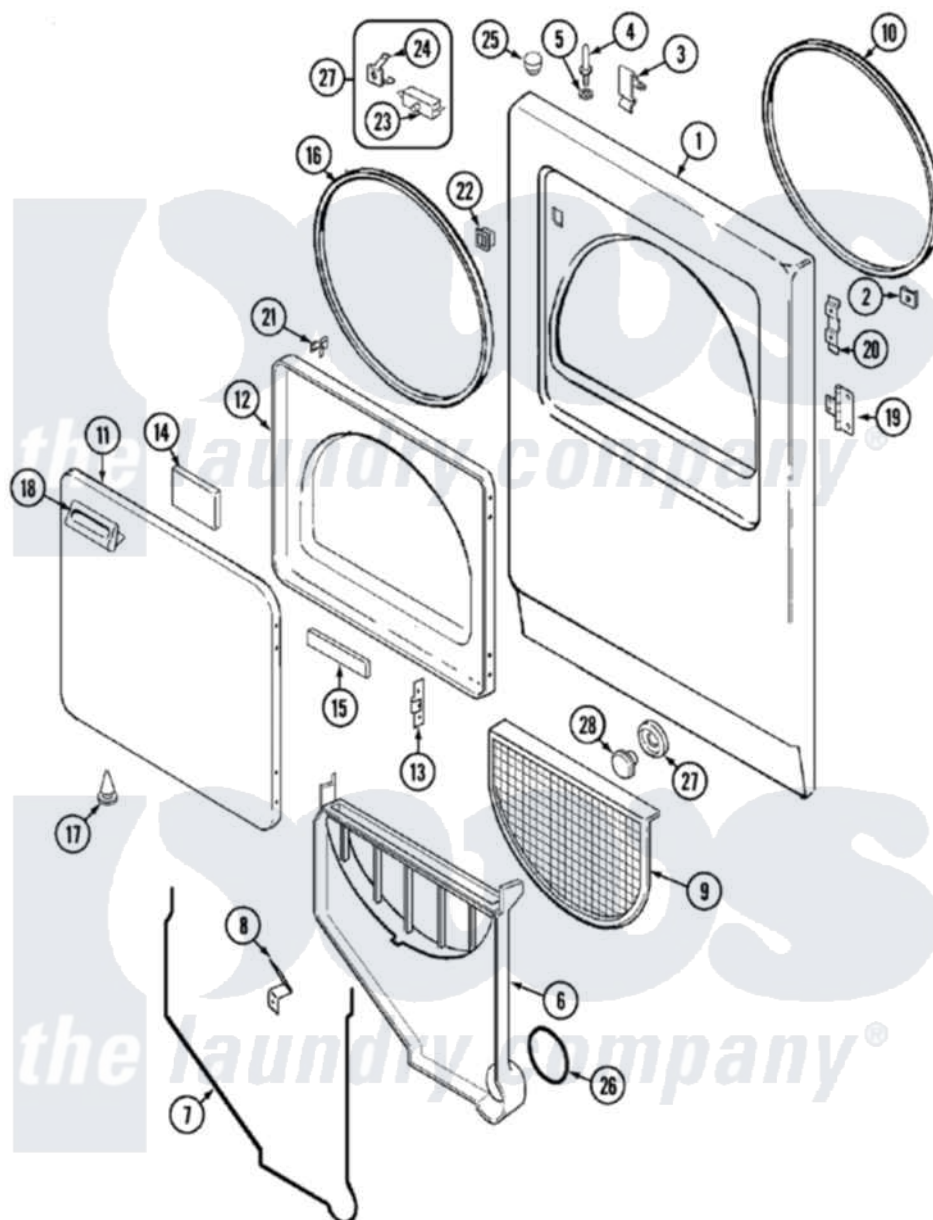

# Maytag PYG2000AWW 03 - DOOR

Maytag [Residential Maytag PYG2000AWW Dryer Parts](#) Parts Diagram 03 - DOOR

[Click on the part number to view part](#)

Item	Original Part Number	Replaced By	Status	Part Description
1	53-0727	<a href="#">12001190</a>		Panel Kit
2	25-7817		Not Available	CLIP, U-TYPE
"	25-7820	<a href="#">489478</a>		Screw, 8 X 1/2
3	<a href="#">25-7220</a>			Clip, Cabinet Top
4	<a href="#">53-0643</a>			Pin, Locator
5	25-0224	<a href="#">3400029</a>		Nut, Adapter Plate
"	<a href="#">53-0200</a>			Sleeve, Locator Pin
6	25-7810	<a href="#">415013-35</a>		Screw
"	53-1299	<a href="#">12001324</a>		Duct Kit, Collector
7	<a href="#">53-0204</a>			Seal
8	<a href="#">53-0123</a>			Clip
9	<a href="#">53-0918</a>			Filter, Lint
10	53-0281	<a href="#">31001747</a>		Seal Assembly
11	25-7770	<a href="#">3196169</a>		Screw, Element
"	<a href="#">53-0154</a>			Panel, Outer Door
12	53-0912		Not Available	PANEL, INNER DOOR (WHT)

13	<a href="#">53-0119</a>		Clip, Hinge
14	<a href="#">21001281</a>		Damper, Sound Pad
"	<a href="#">53-1490</a>		Door Pad
15	<a href="#">53-1491</a>		Door Pad
16	53-0648	<a href="#">31001529</a>	Seal, Door
17	<a href="#">25-7889</a>		Plug Button
18	<a href="#">53-0927</a>		Handle, Door
"	25-7810	<a href="#">415013-35</a>	Screw
19	<a href="#">25-7809</a>		Screw, No.6-20 1/2 Flthd Torx
"	<a href="#">53-1492</a>		Hinge, Dryer Door
20	53-0121	Not Available	TWIN NUT
21	<a href="#">LA-1003</a>		Door Catch Kit
"	53-2364	<a href="#">LA-1003</a>	Door Catch Kit
22	53-0187	<a href="#">LA-1003</a>	Door Catch Kit
23	<a href="#">53-0148</a>		Switch, Door
24	63-5990	<a href="#">31001319</a>	Clip, Switch
25	<a href="#">33-2653</a>		Bumper, Cabinet
26	53-0203	<a href="#">12001324</a>	Duct Kit, Collector
27	<a href="#">LA-1005</a>		Switch Kit
28	53-0155	Not Available	PLUG, GAS ACCESS (WHT)
29	<a href="#">53-0156</a>		Button, Gas Access