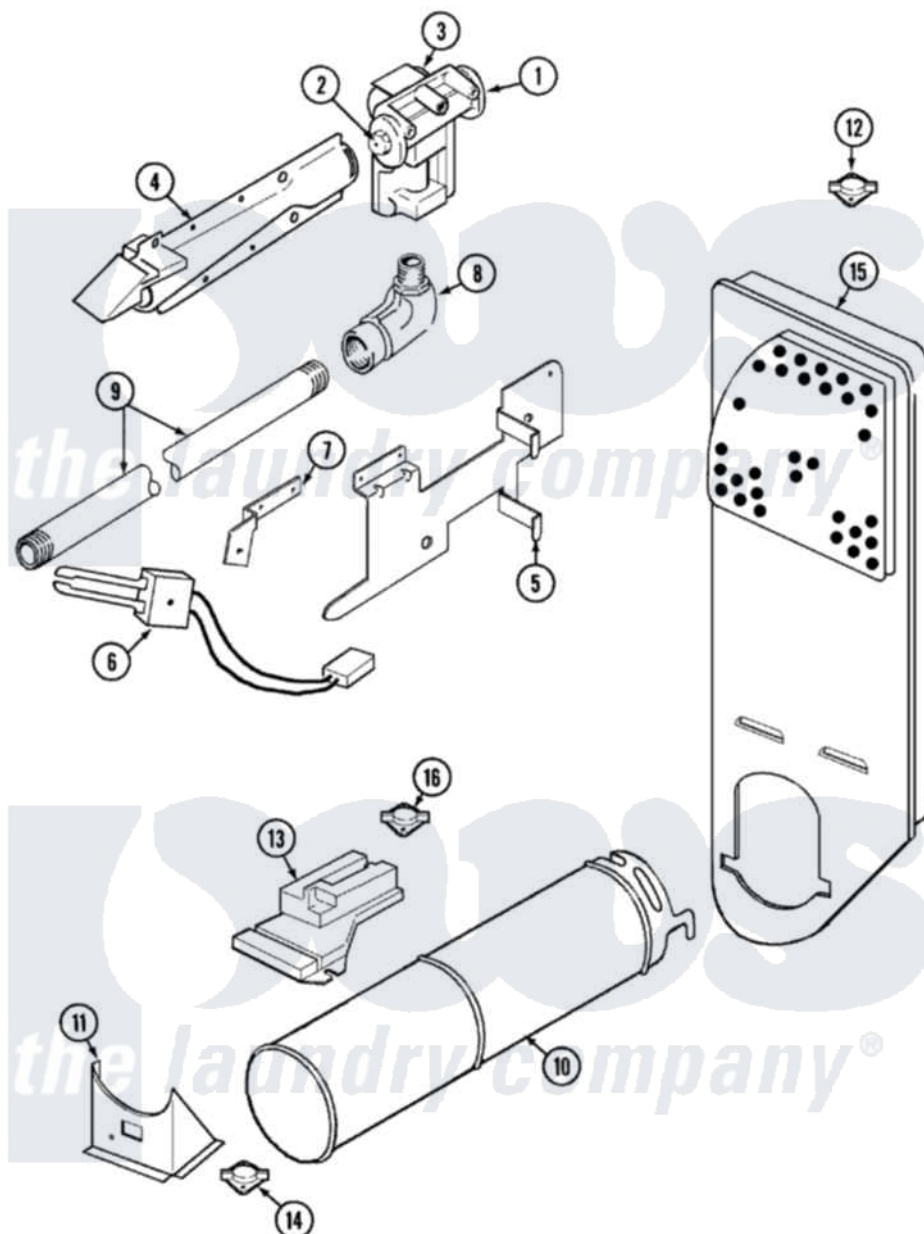

Maytag PYG2000AWW 04 - GAS CARRYING

Maytag Residential Maytag PYG2000AWW Dryer Parts Parts Diagram 04 - GAS CARRYING
 Click on the part number to view part

Item	Original Part Number	Replaced By	Status	Part Description
1	60-6846			Union Nut
"	31001368		Not Available	TAIL PIECE
"	31001485			Valve, Gas
2	63-3570			Burner Orifice
3	63-6615	279834		Coil-Valve
"	63-6614	279834		Coil-Valve
4	63-6682	31001784		Burner
5	53-0140			Mtg Bracket
"	25-3034			Clip, Wiring
"	25-7741	W10116760		Screw
6	25-7744	8281196		Screw
"	53-0689	31001556		Igniter
7	25-2134	W10116760		Screw
"	53-0686		Not Available	BRACKET
8	31001042			Valve, Gas Shut Off
9	53-2362	31001777		Main Gas L

10	25-7741	W10116760	Screw
"	53-1884		Housing, Heater
11	25-3092	90767	Screw, 8A X 3/8 HeX Washer Head Tapping
"	53-2363		Support, Heater Housing
12	53-1096	LA-1053	Fuse Kit, Thermal
"	25-0168		Screw
13	63-5013	338906	Radiant, Sensor
"	25-2134	W10116760	Screw
14	LA-1053		Fuse Kit, Thermal
"	25-0168		Screw
15	53-1706		Inlet Air Duct Assembly
"	25-7741	W10116760	Screw
16	53-1096	LA-1053	Fuse Kit, Thermal
17	12001031		Conversion Kit
"	63-6766		Conversion Kit