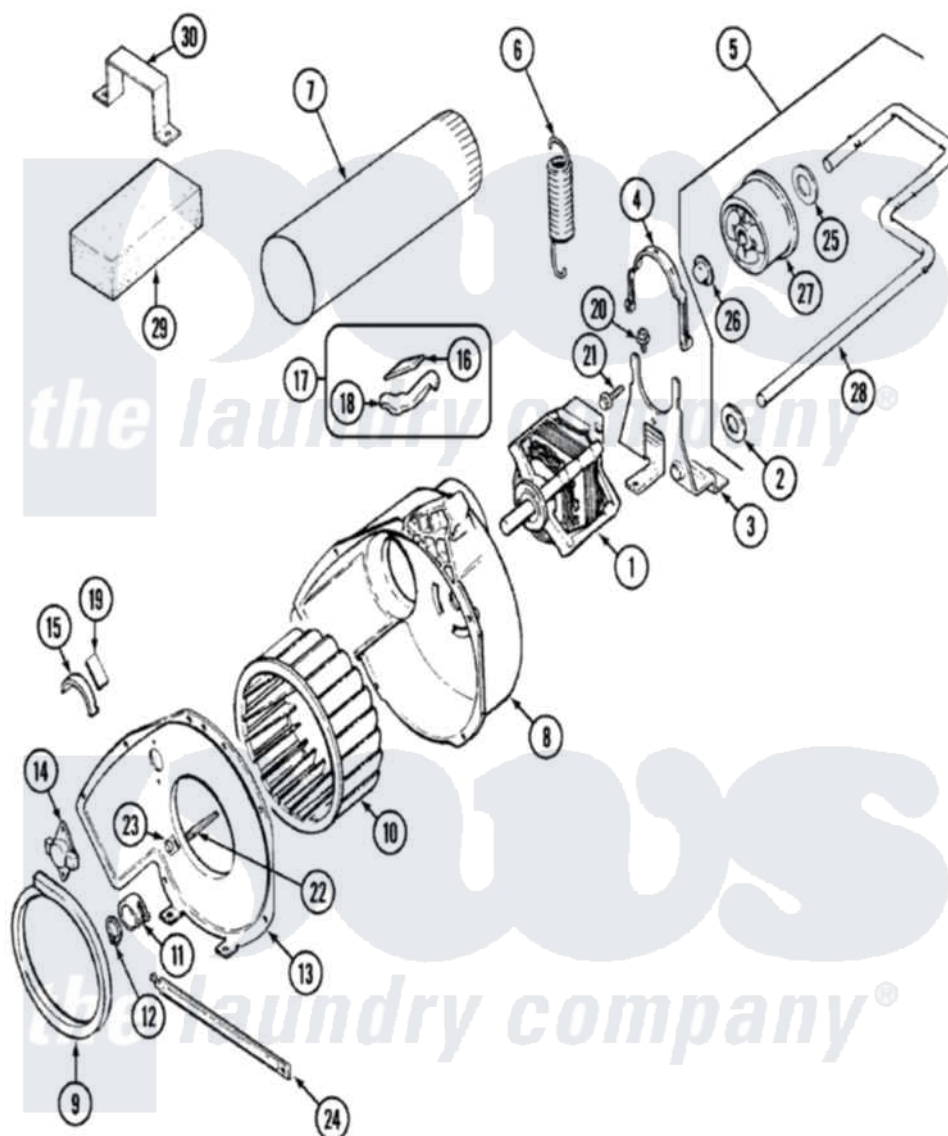

# Maytag PYG2000AWW 05 - MOTOR & DRIVE

Maytag [Residential Maytag PYG2000AWW Dryer Parts](#) Parts Diagram 05 - MOTOR & DRIVE  
 Click on the part number to view part

Item	Original Part Number	Replaced By	Status	Part Description
1	31001015	<a href="#">W10410996</a>		Motor-Drve
"	31001316	<a href="#">W10410996</a>		Motor-Drve
"	53-0932	<a href="#">31001535</a>		Pulley, Motor
2	<a href="#">25-7815</a>			Washer
3	25-7732	<a href="#">681414</a>		Screw, 10AB X 1/2
"	53-1932	<a href="#">31001570</a>		Bracket, Motor
4	53-0214	<a href="#">660658</a>		Clamp, Motor Mounting 343481 685441
5	<a href="#">53-2287</a>			Idler Assembly
6	53-2209	<a href="#">31001465</a>		Spring, Idler
7	<a href="#">53-0134</a>			Duct, Exhaust
"	25-2134	<a href="#">W10116760</a>		Screw
8	<a href="#">53-1801</a>			Housing, Blower
9	53-0203	<a href="#">12001324</a>		Duct Kit, Collector
10	<a href="#">31001043</a>			Wheel, Blower
"	<a href="#">31001317</a>			Wheel, Blower
11	25-7823	<a href="#">312967</a>		Clamp, Blower Housing