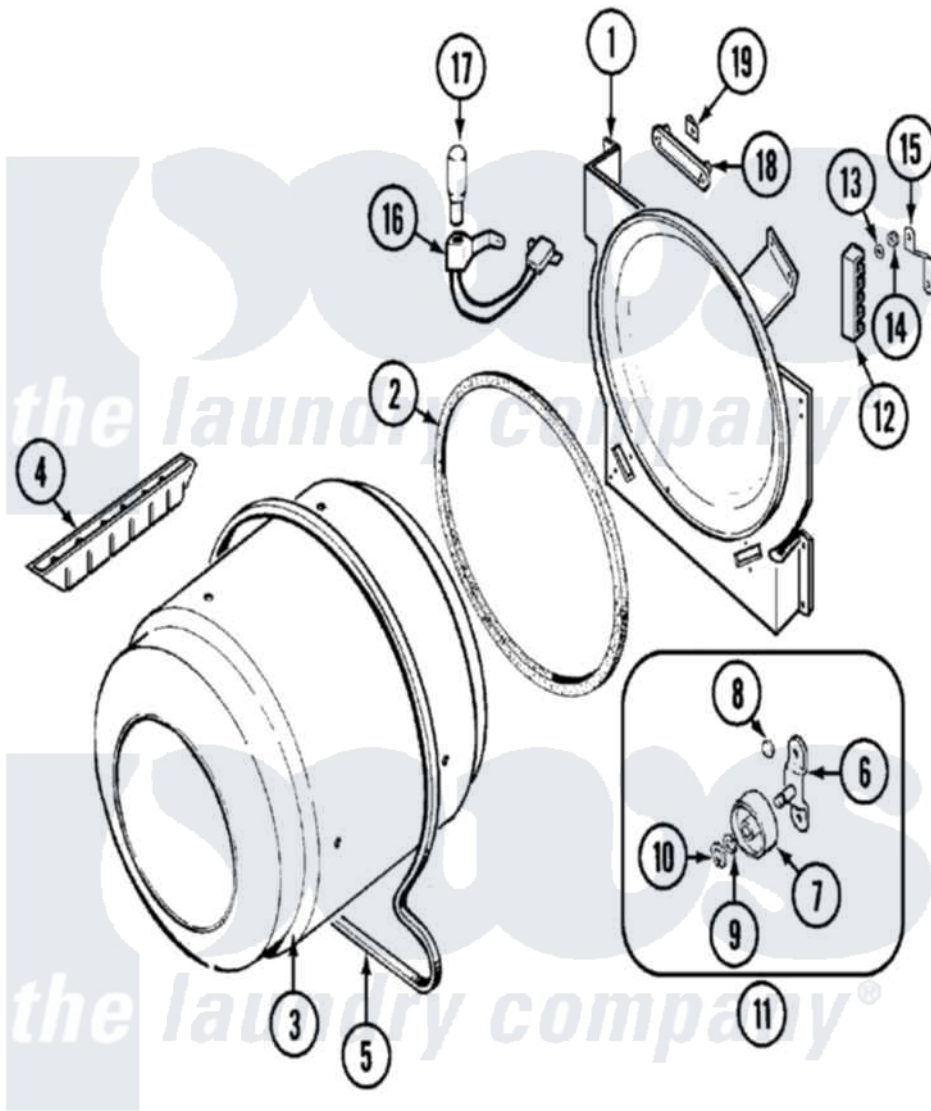

# Maytag PYG2000AWW 06 - TUMBLER

Maytag Residential Maytag PYG2000AWW Dryer Parts Parts Diagram 06 - TUMBLER  
 Click on the part number to view part

Item	Original Part Number	Replaced By	Status	Part Description
1	25-7733	<a href="#">681414</a>		Screw, 10AB X 1/2
"	<a href="#">LA-1054</a>			Dryer Bulkhead Kit
2	53-0281	<a href="#">31001747</a>		Seal Assembly
3	<a href="#">53-1250</a>			Cylinder
4	25-7759	<a href="#">3196164</a>		Screw
"	Y02100002		Not Available	BAFFLE (WHT)
5	31531589	<a href="#">341241</a>		Belt
6	25-7101	<a href="#">3351614</a>		Screw, Gearcase Cover Mounting
"	<a href="#">53-0197</a>			Support Assembly-Cylinder Rear
7	<a href="#">31001096</a>			Roller
8	<a href="#">25-7813</a>			Spacer
9	<a href="#">25-7814</a>			Washer
10	<a href="#">25-7854</a>			Ring, Retaining
11	<a href="#">LA-1008</a>			Rr Roller Kit
16	<a href="#">53-1580</a>			Receptacle Assembly

"	<a href="#">25-3457</a>		Screw, Sems
17	53-0570	<a href="#">A3167501</a>	Lamp Oven, Int.
18	<a href="#">53-0174</a>		Lens, Bulb
19	25-3562	<a href="#">3195558</a>	Nut