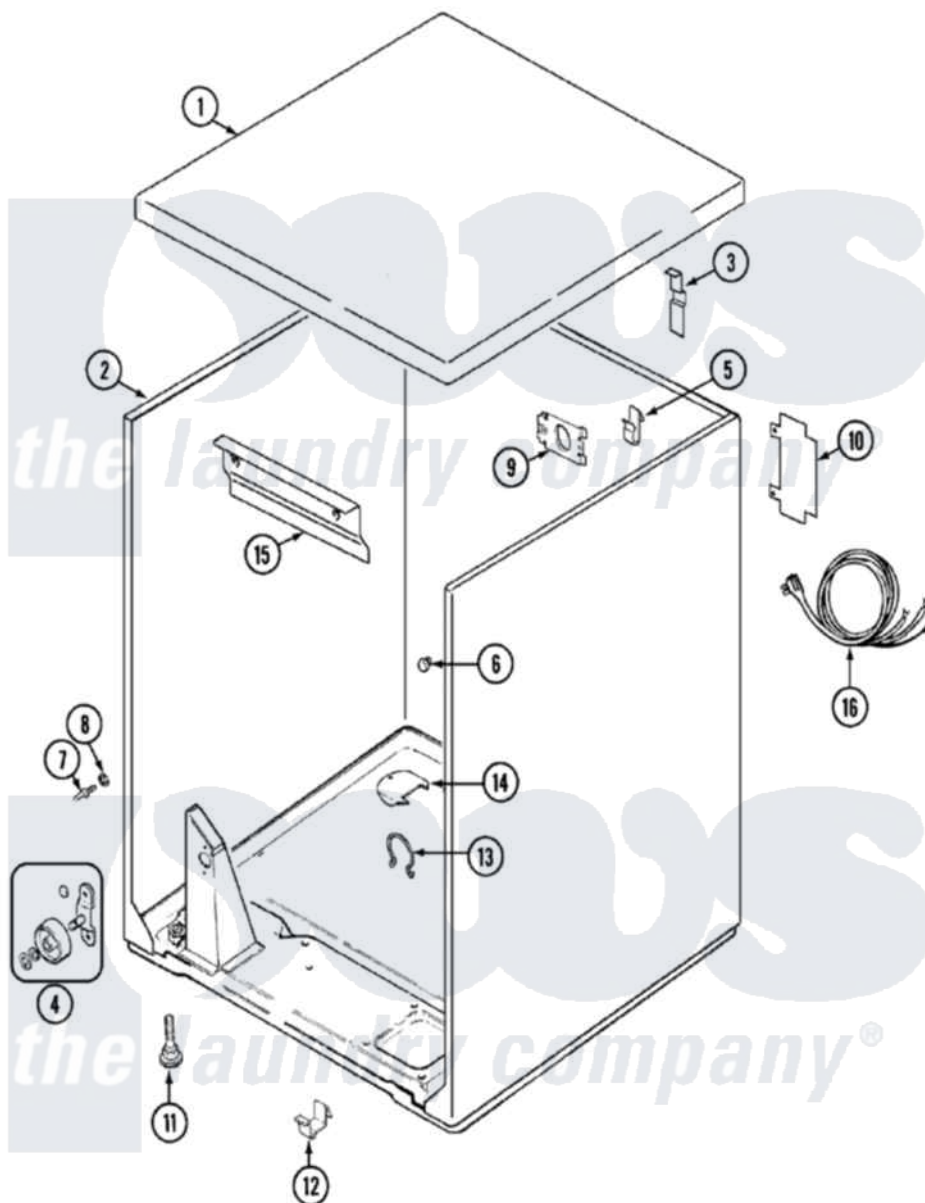

Maytag PYG2200AWW 01 - CABINET

Maytag Residential Maytag PYG2200AWW Dryer Parts Parts Diagram 01 - CABINET
 Click on the part number to view part

Item	Original Part Number	Replaced By	Status	Part Description
1	31001423			Top, Cabinet
2	53-2559	31001714		Cabinet And Base Assembly
3	63-5712			Hinge, Cabinet Top
"	25-3092	90767		Screw, 8A X 3/8 HeX Washer Head Tapping
4	LA-1007	12002126		Reinforcement Brace/Glide Kit
"	LA-1008			Rr Roller Kit
5	25-3034			Clip, Wiring
6	33-2653			Bumper, Cabinet
7	53-0643			Pin, Locator
8	53-0200			Sleeve, Locator Pin
"	25-0224	3400029		Nut, Adapter Plate
9	25-7857	90767		Screw, 8A X 3/8 HeX Washer Head Tapping
"	53-0136			Cover, Supply Cord
10	53-0284			Cover, Terminal
"	25-7857	90767		Screw, 8A X 3/8 HeX Washer

11	63-5519		Not Available	LEG, LEVELING
12	53-0120			Clip, Front Panel
13	25-7027	16515		Clip
14	53-1921			Shield, Wiring
"	25-7741	W10116760		Screw
16	63-6259	31001547		Cord, Power