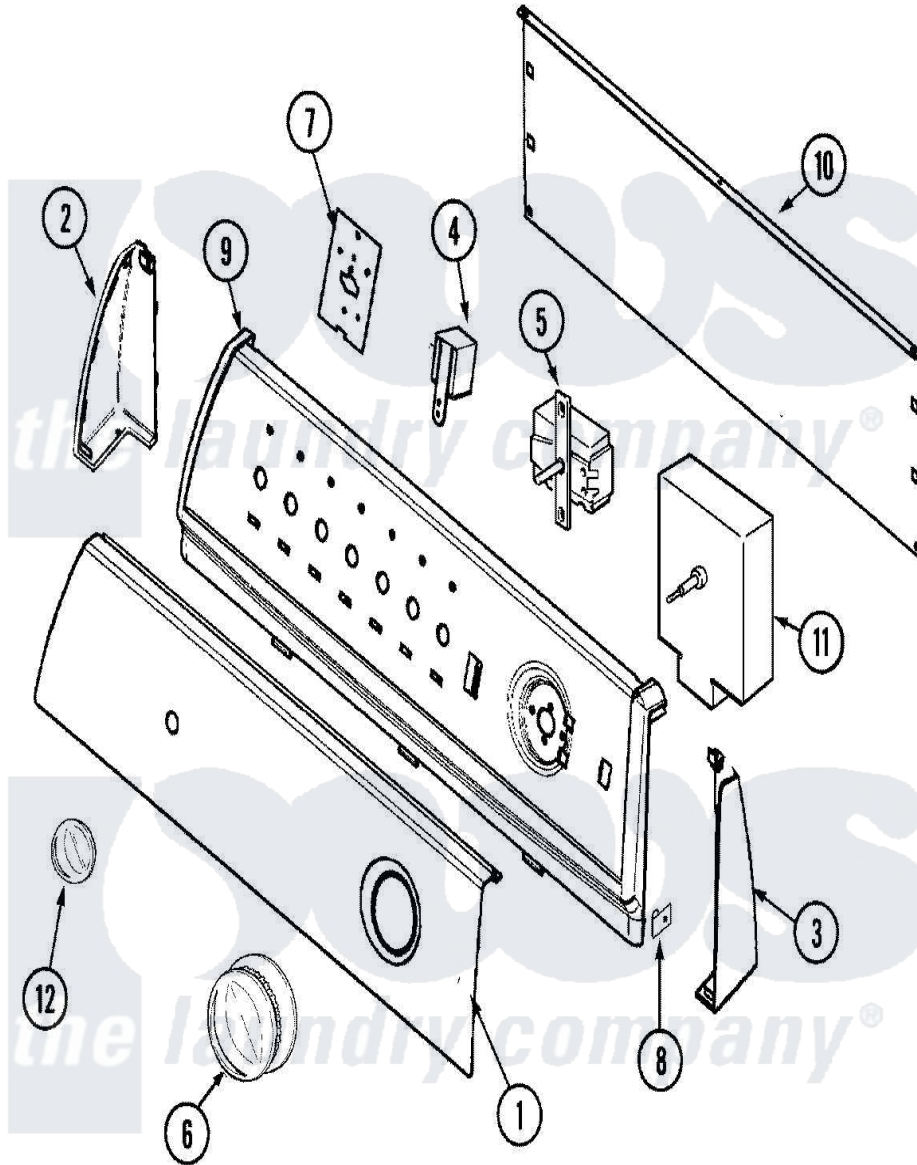

Maytag PYG2200AWW 02 - CONTROL PANEL

Maytag [Residential Maytag PYG2200AWW Dryer Parts](#) Parts Diagram 02 - CONTROL PANEL
 Click on the part number to view part

Item	Original Part Number	Replaced By	Status	Part Description
1	31001390			Panel, Control
2	21001519			Endcap
"	25-3092	90767		Screw, 8A X 3/8 HeX Washer Head Tapping
3	25-3092	90767		Screw, 8A X 3/8 HeX Washer Head Tapping
"	21001523			Endcap
4	53-1639			Buzzer Assembly
5	25-3092	90767		Screw, 8A X 3/8 HeX Washer Head Tapping
"	31001348	31001449		Switch, Selector
6	31001385	37001184		Timer Knob And Skirt Assembly
7	21001517			Shield, Control
"	53-2504	31001193		Pad, Shield
"	31001193			Pad, Shield
8	25-7851			Speedclip, End Cap To Top
9	21001604		Not Available	FRAME, CONTROL PANEL

9	21001004	Not Available	(WHT)
10	25-3092	90767	Screw, 8A X 3/8 HeX Washer Head Tapping
"	25-3457		Screw, Sems
"	21001527		Shield, Rear
11	53-1810		Timer
"	25-3092	90767	Screw, 8A X 3/8 HeX Washer Head Tapping
12	21001525	21002196	Knob-Selector
13	16008334	Not Available	MANUAL, SRVC DRYER-NO REFUND
"	21001419	Not Available	MANUAL, LAUNDERING TIPS
"	16009627		Manual, Use And Care
15	12002417		Wire Kit