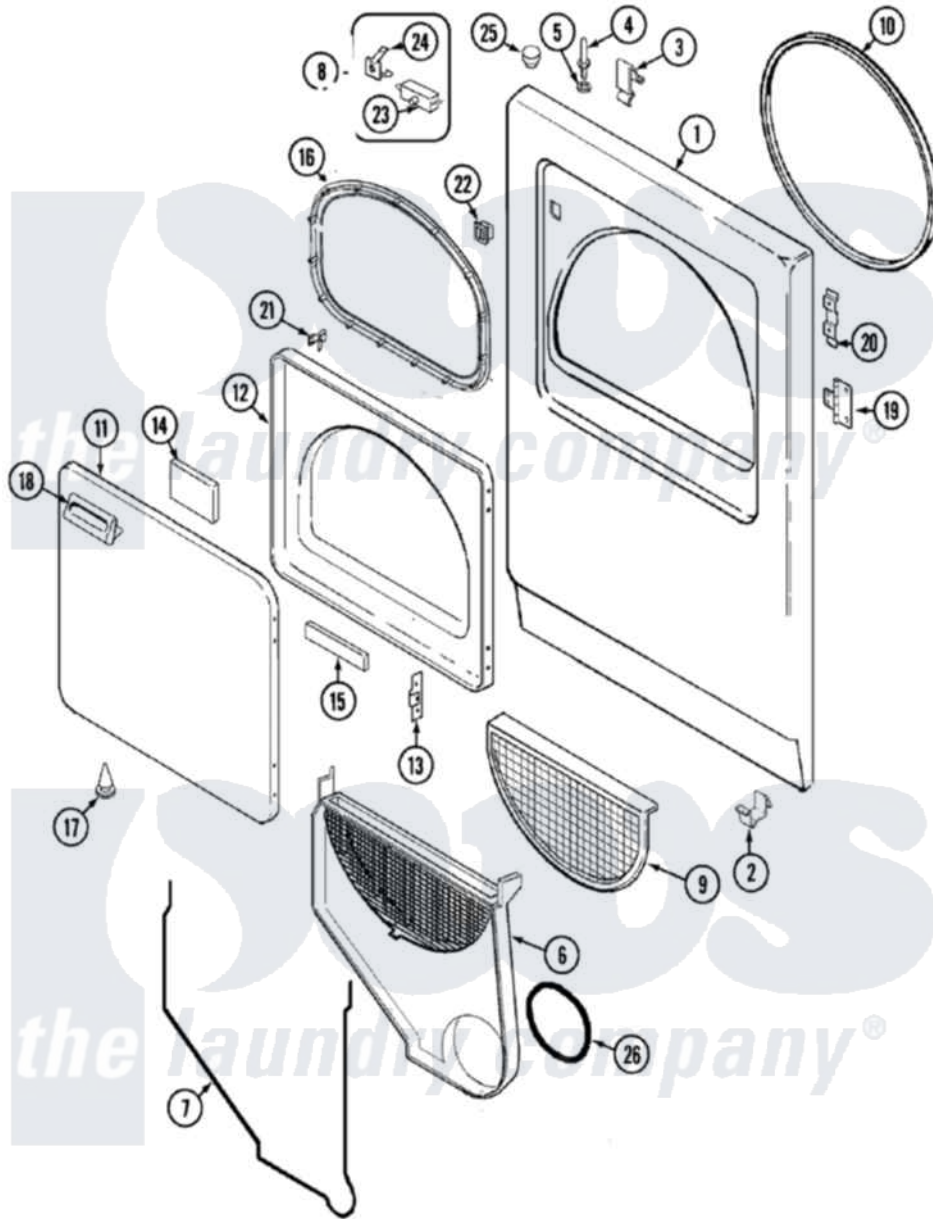

# Maytag PYG2200AWW 03 - DOOR

Maytag [Residential Maytag PYG2200AWW Dryer Parts](#) Parts Diagram 03 - DOOR  
 Click on the part number to view part

Item	Original Part Number	Replaced By	Status	Part Description
1	12001189	<a href="#">31001771</a>		Panel, Front
2	<a href="#">53-0120</a>			Clip, Front Panel
3	<a href="#">25-7220</a>			Clip, Cabinet Top
4	<a href="#">53-0643</a>			Pin, Locator
5	<a href="#">53-0200</a>			Sleeve, Locator Pin
"	25-0224	<a href="#">3400029</a>		Nut, Adapter Plate
6	25-7810	<a href="#">415013-35</a>		Screw
"	<a href="#">12001324</a>			Duct Kit, Collector
7	<a href="#">53-0204</a>			Seal
8	<a href="#">53-0123</a>			Clip
9	<a href="#">53-0918</a>			Filter, Lint
10	53-0281	<a href="#">31001747</a>		Seal Assembly
11	25-7770	<a href="#">3196169</a>		Screw, Element
"	<a href="#">53-0154</a>			Panel, Outer Door
12	53-0912		Not Available	PANEL, INNER DOOR (WHT)
13	<a href="#">53-0119</a>			Clip, Hinge

14	<a href="#">21001281</a>		Damper, Sound Pad
"	<a href="#">53-1490</a>		Door Pad
15	<a href="#">53-1491</a>		Door Pad
16	53-0648	<a href="#">31001529</a>	Seal, Door
17	<a href="#">25-7889</a>		Plug Button
18	<a href="#">53-0927</a>		Handle, Door
"	25-7810	<a href="#">415013-35</a>	Screw
19	<a href="#">25-7809</a>		Screw, No.6-20 1/2 Flthd Torx
"	<a href="#">53-1492</a>		Hinge, Dryer Door
20	53-0121	Not Available	TWIN NUT
21	53-2364	<a href="#">LA-1003</a>	Door Catch Kit
"	<a href="#">LA-1003</a>		Door Catch Kit
22	53-0187	<a href="#">LA-1003</a>	Door Catch Kit
23	53-0147	<a href="#">53-0148</a>	Switch, Door
24	63-5990	<a href="#">31001319</a>	Clip, Switch
25	<a href="#">33-2653</a>		Bumper, Cabinet
26	53-0203	<a href="#">12001324</a>	Duct Kit, Collector
27	<a href="#">LA-1005</a>		Switch Kit