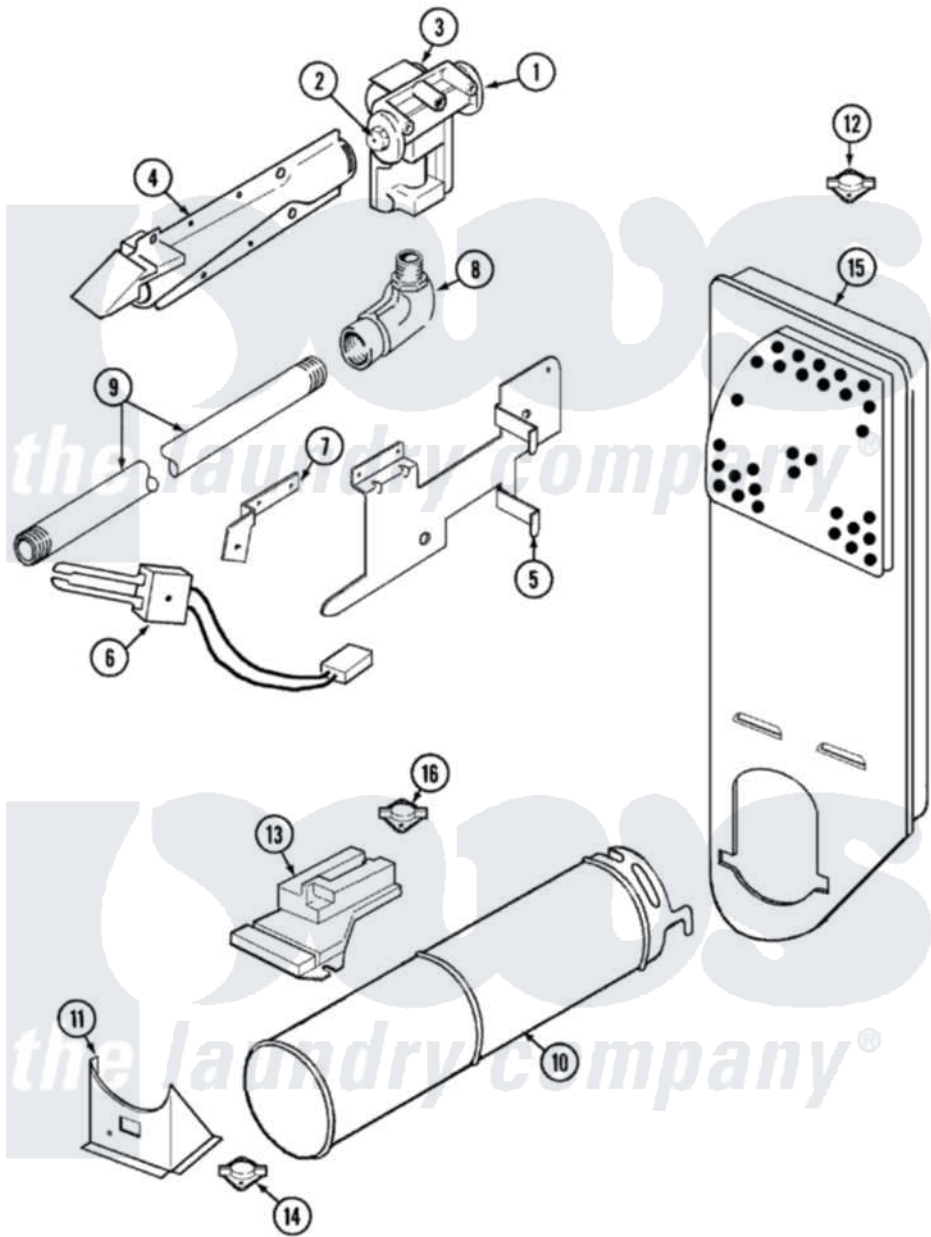

Maytag PYG2200AWW 04 - GAS CARRYING

Maytag Residential Maytag PYG2200AWW Dryer Parts Parts Diagram 04 - GAS CARRYING
 Click on the part number to view part

Item	Original Part Number	Replaced By	Status	Part Description
1	60-6846			Union Nut
"	31001368		Not Available	TAIL PIECE
"	31001485			Valve, Gas
"	31001534			Harness, Gas Value
2	63-3570			Burner Orifice
3	12001349	279834		Coil-Valve
4	63-6682	31001784		Burner
5	53-0140			Mtg Bracket
"	25-3034			Clip, Wiring
"	25-7741	W10116760		Screw
6	25-7744	8281196		Screw
"	53-0689	31001556		Igniter
7	25-2134	W10116760		Screw
"	53-0686		Not Available	BRACKET
8	33001842	3406051		Elbow Union Assembly
9	53-2362	31001777		Main Gas L

10	25-7741	W10116760	Screw
"	53-1884		Housing, Heater
11	53-2363		Support, Heater Housing
"	25-3092	90767	Screw, 8A X 3/8 HeX Washer Head Tapping
12	53-1096	LA-1053	Fuse Kit, Thermal
"	25-0168		Screw
13	63-5013	338906	Radiant, Sensor
"	25-2134	W10116760	Screw
14	25-0168		Screw
"	LA-1053		Fuse Kit, Thermal
15	53-1706		Inlet Air Duct Assembly
"	25-7741	W10116760	Screw
16	53-1096	LA-1053	Fuse Kit, Thermal
17	12001031		Conversion Kit
"	63-6766		Conversion Kit