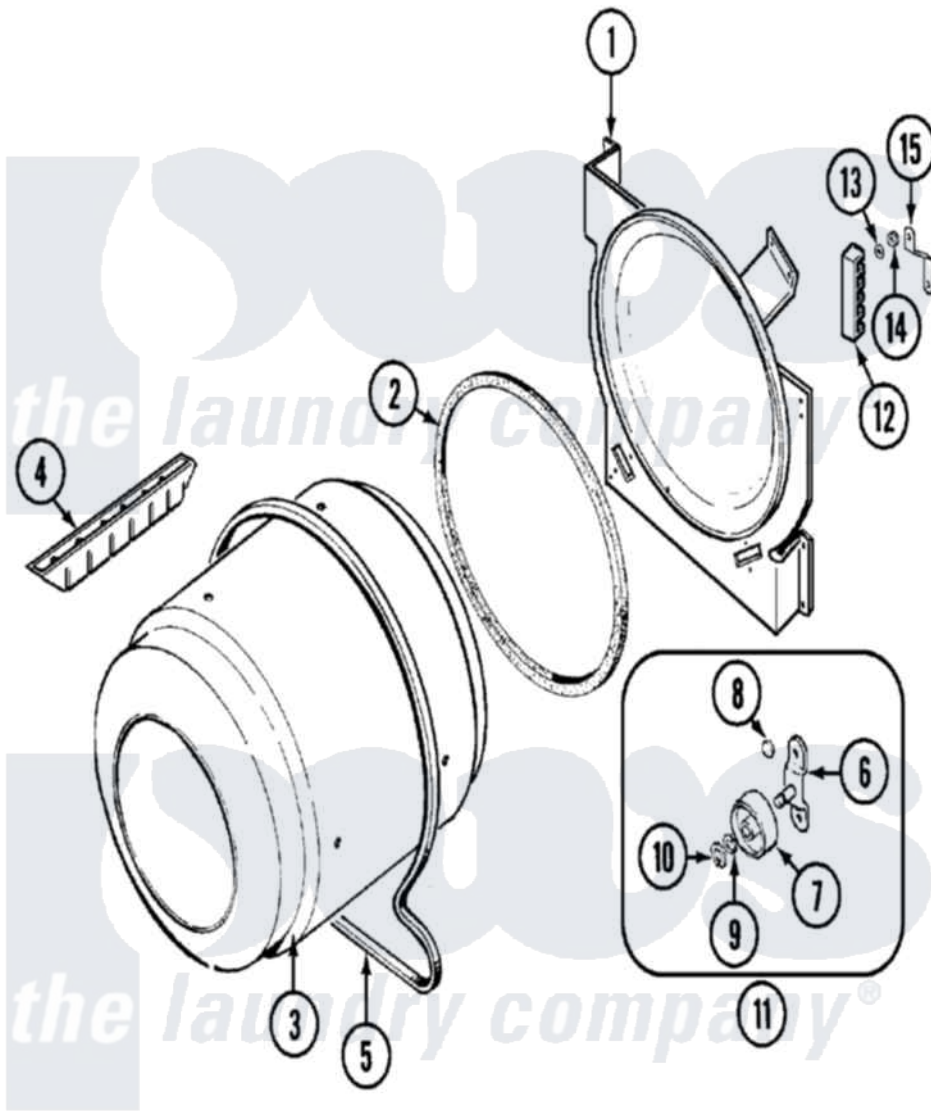

# Maytag PYG2200AWW 06 - TUMBLER

Maytag Residential Maytag PYG2200AWW Dryer Parts Parts Diagram 06 - TUMBLER  
 Click on the part number to view part

Item	Original Part Number	Replaced By	Status	Part Description
1	<a href="#">LA-1054</a>			Dryer Bulkhead Kit
"	25-7733	<a href="#">681414</a>		Screw, 10AB X 1/2
2	53-0281	<a href="#">31001747</a>		Seal Assembly
3	<a href="#">53-1250</a>			Cylinder
4	25-7759	<a href="#">3196164</a>		Screw
"	Y02100002		Not Available	BAFFLE (WHT)
5	31531589	<a href="#">341241</a>		Belt
6	<a href="#">53-0197</a>			Support Assembly-Cylinder Rear
"	25-7101	<a href="#">3351614</a>		Screw, Gearcase Cover Mounting
7	<a href="#">31001096</a>			Roller
8	<a href="#">25-7813</a>			Spacer
9	<a href="#">25-7814</a>			Washer
10	<a href="#">25-7854</a>			Ring, Retaining
11	<a href="#">LA-1008</a>			Rr Roller Kit