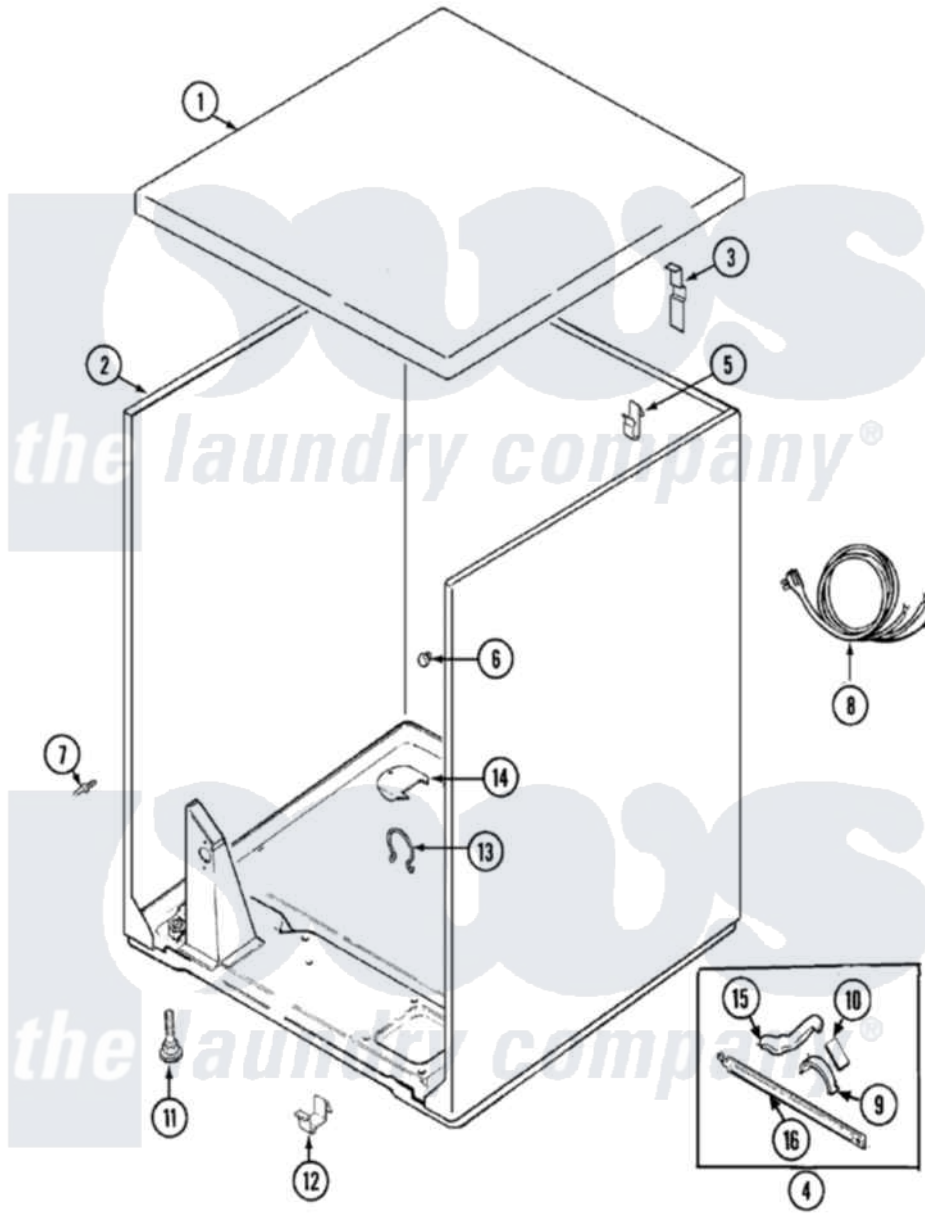

Maytag PYG2300AGW 01 - CABINET

Maytag Residential Maytag PYG2300AGW Dryer Parts Parts Diagram 01 - CABINET
 Click on the part number to view part

Item	Original Part Number	Replaced By	Status	Part Description
1	31001423			Top, Cabinet
"	31001527			Reinfortment, Top
"	31001220			Damper, Cabinet
"	21001281			Damper, Sound Pad
2	31001714			Cabinet And Base Assembly
3	63-5712			Hinge, Cabinet Top
4	12002126			Reinforcement Brace/Glide Kit
5	25-3034			Clip, Wiring
6	33-2653			Bumper, Cabinet
7	21001829			Post, Locating
8	31001376	21001905		Dispenser, Fabric
9	31001470			Glide, Tumbler
10	31001356			Pad, Glide
11	63-5834		Not Available	LEG, LEVELING
12	53-0120			Clip, Front Panel
13	31001320	16515		Clip

14	25-7733	681414	Screw, 10AB X 1/2
"	53-1921		Shield, Wiring
15	31001469		Glide, Tumbler
16	53-1625		Brace, Tumbler Support