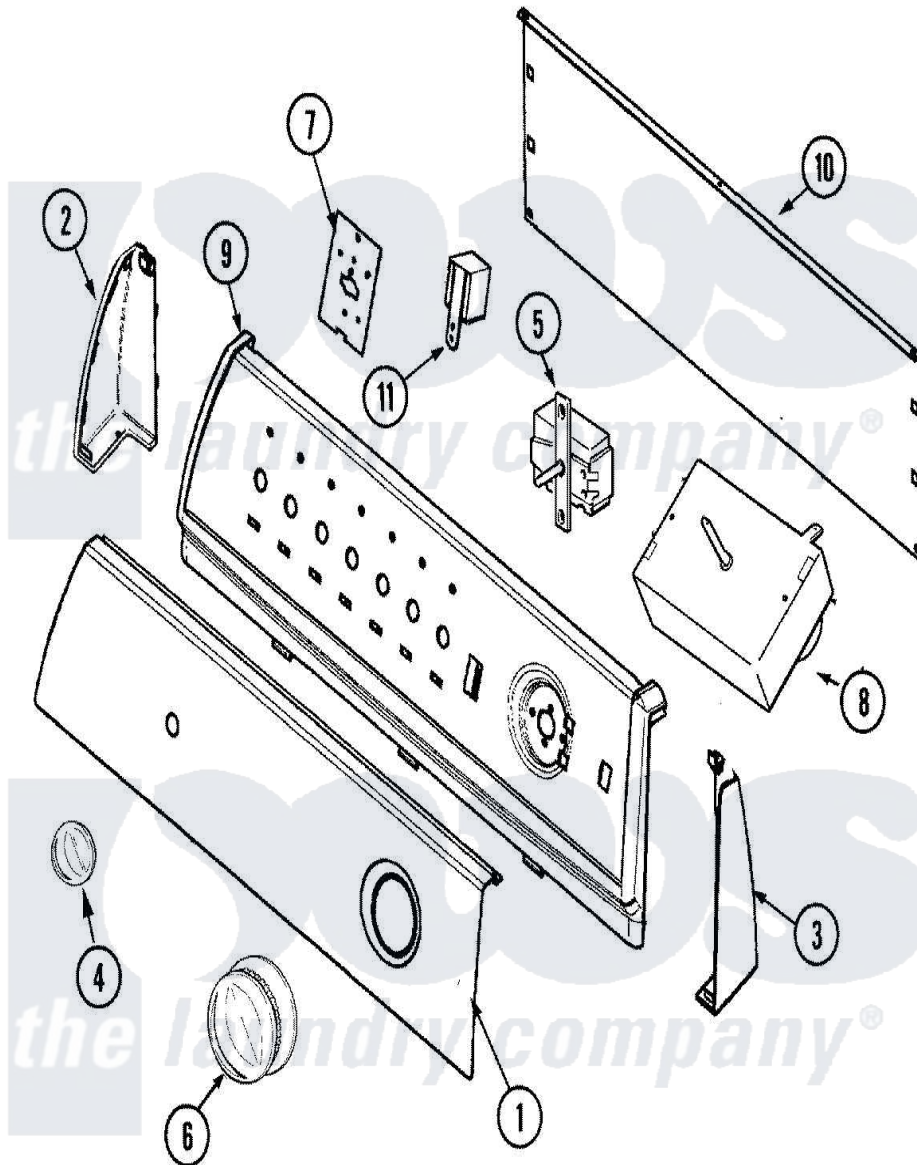

Maytag PYG2300AGW 02 - CONTROL PANEL

Maytag [Residential Maytag PYG2300AGW Dryer Parts](#) Parts Diagram 02 - CONTROL PANEL
 Click on the part number to view part

Item	Original Part Number	Replaced By	Status	Part Description
1	31001463			Panel, Control
2	21001641	21001519		Endcap
"	25-3092	90767		Screw, 8A X 3/8 HeX Washer Head Tapping
3	21001630	21001523		Endcap
"	25-3092	90767		Screw, 8A X 3/8 HeX Washer Head Tapping
4	21001525	21002196		Knob-Selector
5	31001449			Switch, Selector
6	31001385	37001184		Timer Knob And Skirt Assembly
7	21001517			Shield, Control
8	31001462			Timer
9	31001743	21002005		Frame, Control Panel
10	21001527			Shield, Rear
11	53-1639			Buzzer Assembly
12	31001745			Transformer

" [31001490](#)

Harness, Wire

" 31001559

Not Available

LEAD ASSEMBLY (BUZZER)

" [31001740](#)

Lead Assembly